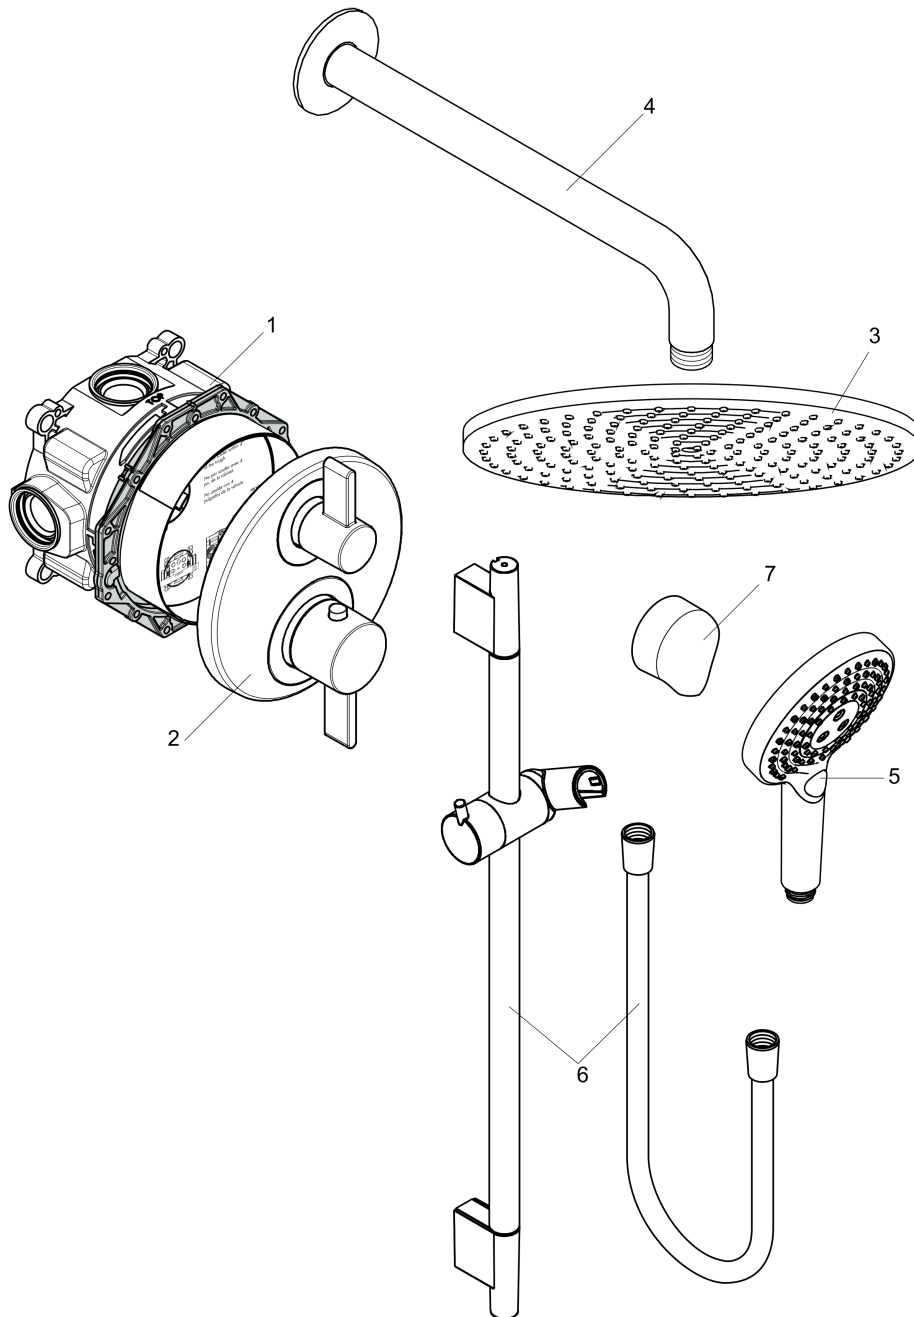

Raindance S
Thermostatic Showerhead/Wallbar Set with Rough, 2.5 GPM
Finishes : **chrome** Part no. : **04915000**

Exploded drawing

Year of production: >08/20

Raindance S
Thermostatic Showerhead/Wallbar Set with Rough, 2.5 GPM
 Finishes : **chrome** Part no. : **04915000**

Spare parts list

Year of production: >08/20

Pos.	Description	Part no.	Price	PU
1	base body	01850181	-	1
2	Finish set	15758001	-	1
3	showerhead cpl.	27624001	-	1
4	shower arm	27413001	-	1
5	handshower	26037001	-	1
6	wall bar cpl.	28632000	-	1
7	-	27458003	-	1