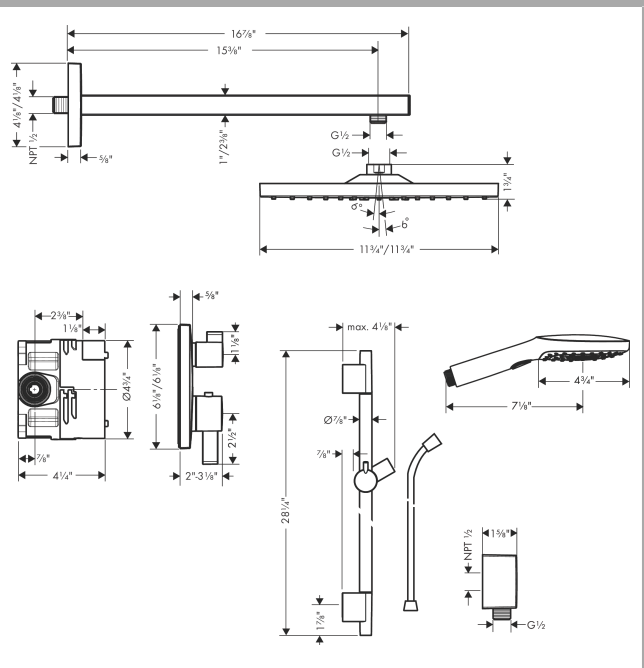

Raindance E
Thermostatic Showerhead/Wallbar Set with Rough, 2.0 GPM
 Finish: **brushed nickel** Part no. : **04914820**

Description

Features

- Consists of: Showerhead, Handshower, Wallbar, Showerarm, Thermostatic Trim, Rough, Wall Outlet, Shower hose
- Shower head size: 11.81" x 11.81"
- Spray type overhead shower: Rain
- Spray modes hand shower: RainAir, Rain, Whirl
- Max. flow: 2.0 GPM (7.6 L/Min)
- Hand shower holder of plastic
- Profile stand pipe: round
- Pivot connector prevents hose from tangling
- Use of outlets: Volume control and diverter for 2 outlets

Item details

List Price \$ 2,445.00

Technology

Compliance / Sustainability

Product image

Scale drawing

Raindance E
Thermostatic Showerhead/Wallbar Set with Rough, 2.0 GPM
 Finish: **brushed nickel** Part no. : **04914820**

Exploded drawing

Year of production: >08/20

Raindance E
Thermostatic Showerhead/Wallbar Set with Rough, 2.0 GPM
 Finish: **brushed nickel** Part no. : **04914820**

Spare parts list

Year of production: >08/20

Pos.	Description	Part no.	Price	PU
1	base body	01850181	-	1
2	Finish set	15714821	-	1
3	showerhead cpl.	26239821	-	1
4	handshower	04528820	-	1
5	shower arm	04731820	-	1
6	wall bar cpl.	28632820	-	1
7	hose connection angel	26455821	-	1