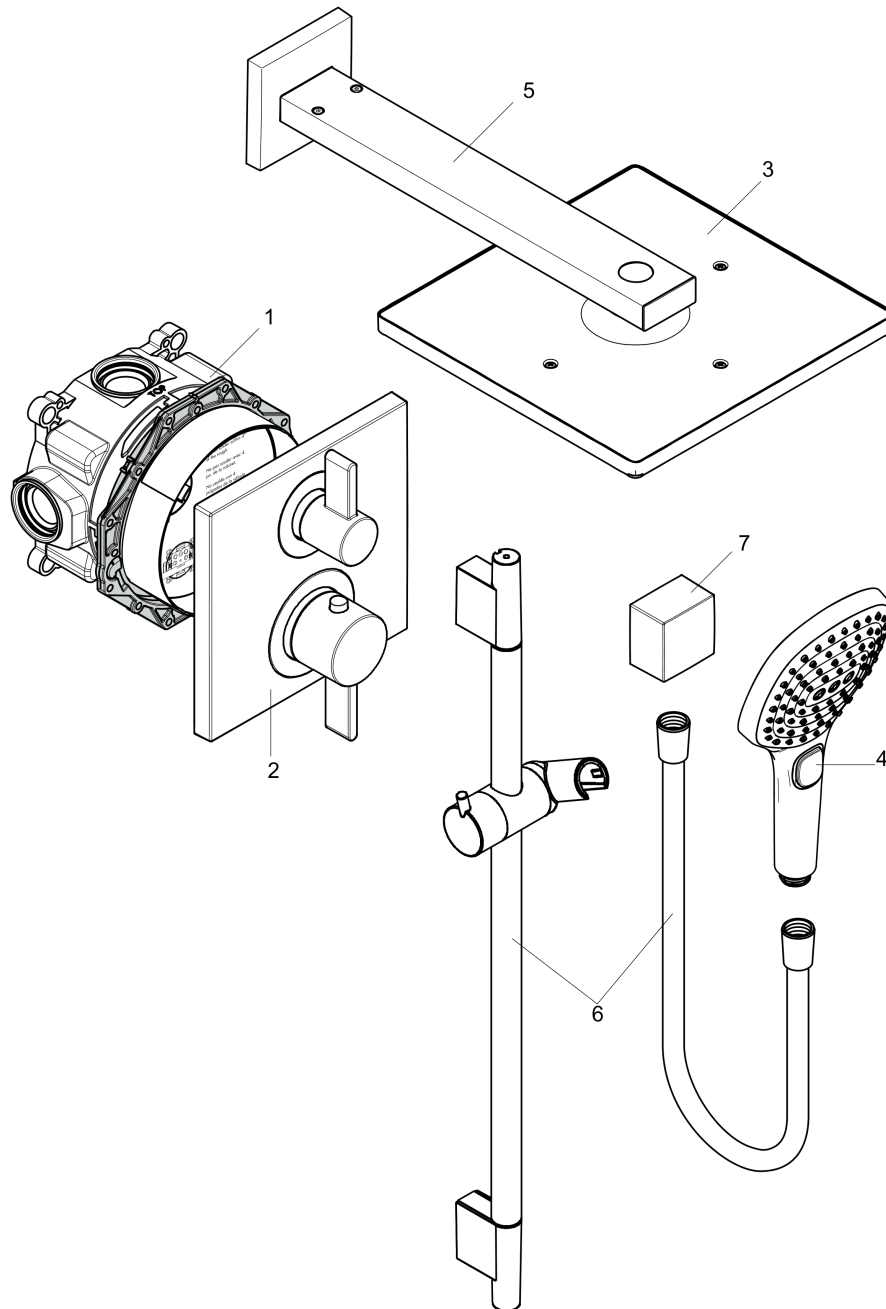

Raindance E
Thermostatic Showerhead/Wallbar Set with Rough, 2.0 GPM
 Finish: **brushed nickel** Part no. : **04914820**

Description

Features

- Consists of: Showerhead, Handshower, Wallbar, Showerarm, Thermostatic Trim, Rough, Wall Outlet, Shower hose
- Shower head size: 11.81" x 11.81"
- Spray type overhead shower: Rain
- Spray modes hand shower: RainAir, Rain, Whirl
- Max. flow: 2.0 GPM (7.6 L/Min)
- Hand shower holder of plastic
- Profile stand pipe: round
- Pivot connector prevents hose from tangling
- Use of outlets: Volume control and diverter for 2 outlets

Item details

List Price \$ 2,445.00

Technology

Compliance / Sustainability

Product image

Scale drawing

Raindance E
Thermostatic Showerhead/Wallbar Set with Rough, 2.0 GPM
 Finish: **brushed nickel** Part no. : **04914820**

Exploded drawing

Year of production: >08/20

Raindance E
Thermostatic Showerhead/Wallbar Set with Rough, 2.0 GPM
 Finish: **brushed nickel** Part no. : **04914820**

Spare parts list

Year of production: >08/20

Pos.	Description	Part no.	Price	PU
1	base body	01850181	-	1
2	Finish set	15714821	-	1
3	showerhead cpl.	26239821	-	1
4	handshower	04528820	-	1
5	shower arm	04731820	-	1
6	wall bar cpl.	28632820	-	1
7	hose connection angel	26455821	-	1