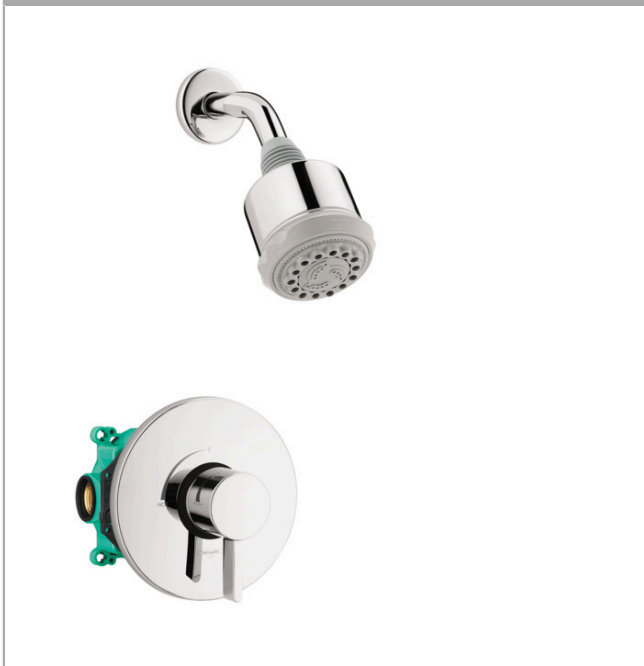

Clubmaster
Pressure Balance Shower Set with Rough, 2.5 GPM
Finish: **chrome** Part no. : **04907000**

Description

Features

- Consists of: Showerhead, Showerarm, Pressure balance trim, Rough, single lever shower mixer
- Shower head size: 3.34"
- Spray modes: Rain, Pulsating Massage, Soft spray
- Spray type alternation: adjustment with shift on overhead shower
- Ball-joint: Showerhead angle adjustable
- Max. flow: 2.5 GPM (9.5 L/Min)
- Use of outlets: Temperature and on/off control for 1 outlet
- Installation: wall

Item details

List Price $ 675.00

Technology

Compliance / Sustainability

Product image