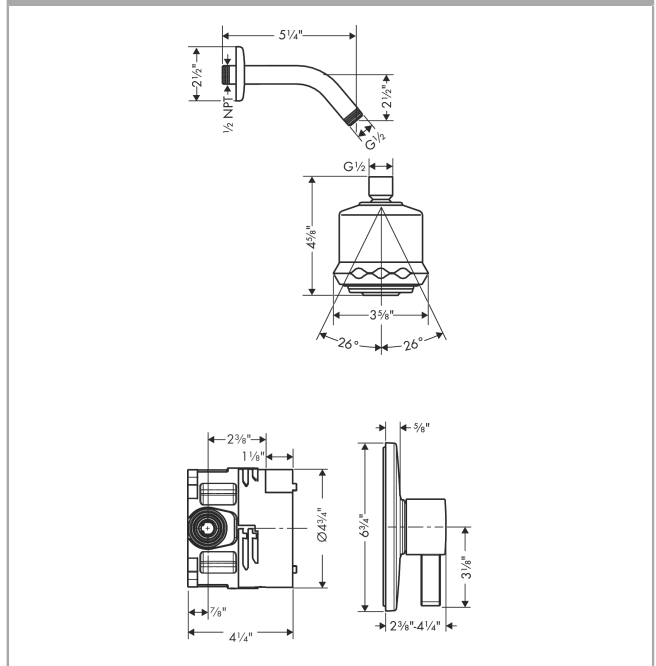

#### Features

- Consists of: Showerhead, Showerarm, Pressure balance trim, Rough, single lever shower mixer
- Shower head size: 3.34"
- Spray modes: Rain, Pulsating Massage, Soft spray
- Spray type alternation: adjustment with shift on overhead shower
- Ball-joint: Showerhead angle adjustable
- Max. flow: 2.5 GPM (9.5 L/Min)
- Use of outlets: Temperature and on/off control for 1 outlet
- Installation: wall

### Scale drawing

**Clubmaster**  
**Pressure Balance Shower Set with Rough, 2.5 GPM**  
 Finish: **chrome** Part no. : **04907000**

Exploded drawing

Year of production: >08/20

**Clubmaster**  
**Pressure Balance Shower Set with Rough, 2.5 GPM**  
 Finish: **chrome** Part no. : **04907000**