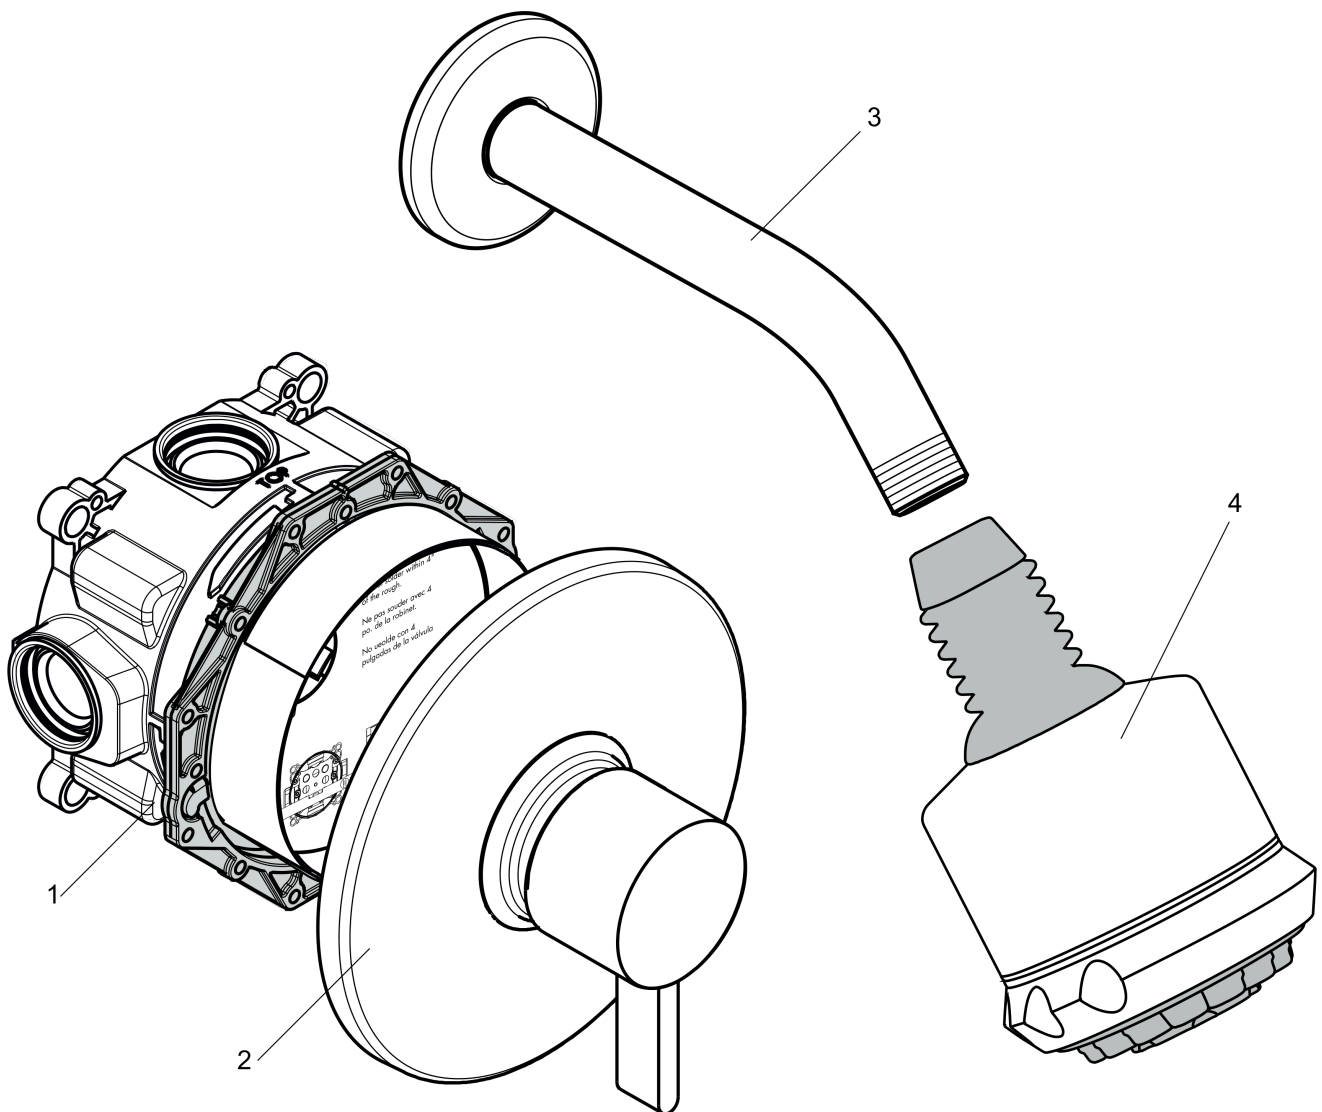

#### Features

- Consists of: Showerhead, Showerarm, Pressure balance trim, Rough, single lever shower mixer
- Shower head size: 3.34"
- Spray modes: Rain, Pulsating Massage, Soft spray
- Spray type alternation: adjustment with shift on overhead shower
- Ball-joint: Showerhead angle adjustable
- Max. flow: 2.5 GPM (9.5 L/Min)
- Use of outlets: Temperature and on/off control for 1 outlet
- Installation: wall

### Product image

### Scale drawing

**Clubmaster**  
**Pressure Balance Shower Set with Rough, 2.5 GPM**  
 Finish: **chrome** Part no. : **04907000**

Exploded drawing

Year of production: >08/20

**Clubmaster**  
**Pressure Balance Shower Set with Rough, 2.5 GPM**  
 Finish: **chrome** Part no. : **04907000**

**Spare parts list**

Year of production: >08/20

Pos.	Description	Part no.	Price	PU
1	base body	01850181	-	1
2	Finish set	04233000	-	1
3	shower arm	27411003	-	1
4	showerhead cpl.	28496001	-	1