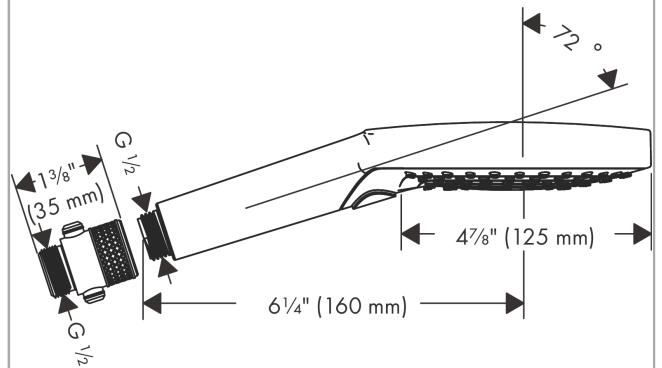

Raindance Select S
Handshower 120 3-Jet Powder Rain ADA, 1.75 GPM
 Finish: **chrome** Part no. : **04903000**

Description

Features

- Consists of: hand shower, None Positive Shut Off Diverter CH
- Shower head size: 4.72"
- Spray modes hand shower: PowderRain, Rain, Whirl
- Max. flow: 1.75 GPM (6.6 L/Min)

Item details

List Price \$ 197.00

Technology

Compliance / Sustainability

Product image

Scale drawing

Raindance Select S
Handshower 120 3-Jet Powder Rain ADA, 1.75 GPM
Finish: **chrome** Part no. : **04903000**

Exploded drawing

Year of production: >01/22

Raindance Select S
Handshower 120 3-Jet Powder Rain ADA, 1.75 GPM
 Finish: **chrome** Part no. : **04903000**

Spare parts list

Year of production: >01/22

Pos.	Description	Part no.	Price	PU
1	handshower	26036001	-	1
2	filter	92672000	-	1
3	seal	98058000	-	1
4	shower hose 1,60 m	28276003	-	1