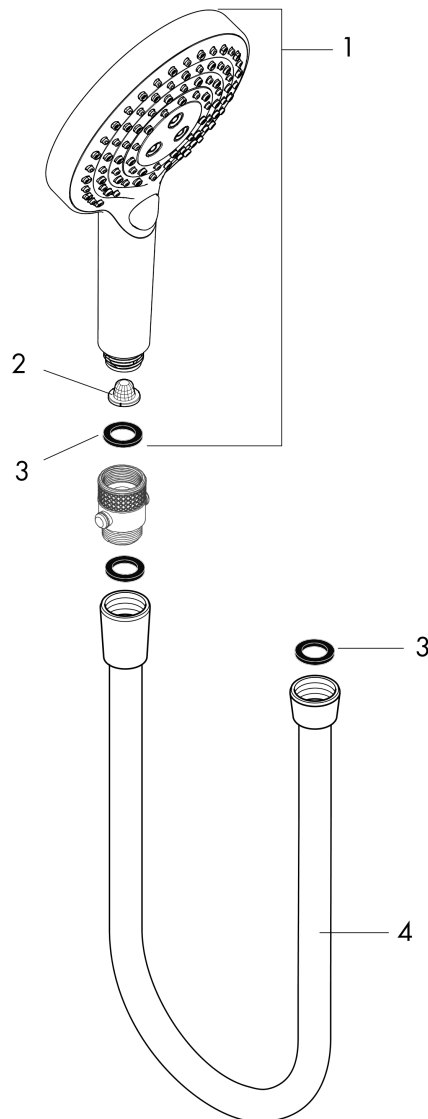

Raindance Select S
Handshower 120 3-Jet Powder Rain ADA, 1.75 GPM
 Finish: **chrome** Part no. : **04903000**

Description

Features

- Consists of: hand shower, None Positive Shut Off Diverter CH
- Shower head size: 4.72"
- Spray modes hand shower: PowderRain, Rain, Whirl
- Max. flow: 1.75 GPM (6.6 L/Min)

Item details

List Price \$ 197.00

Technology

Compliance / Sustainability

Product image

Scale drawing

Raindance Select S
Handshower 120 3-Jet Powder Rain ADA, 1.75 GPM
Finish: **chrome** Part no. : **04903000**

Exploded drawing

Year of production: >01/22

Raindance Select S
Handshower 120 3-Jet Powder Rain ADA, 1.75 GPM
 Finish: **chrome** Part no. : **04903000**

Spare parts list

Year of production: >01/22

Pos.	Description	Part no.	Price	PU
1	handshower	26036001	-	1
2	filter	92672000	-	1
3	seal	98058000	-	1
4	shower hose 1,60 m	28276003	-	1