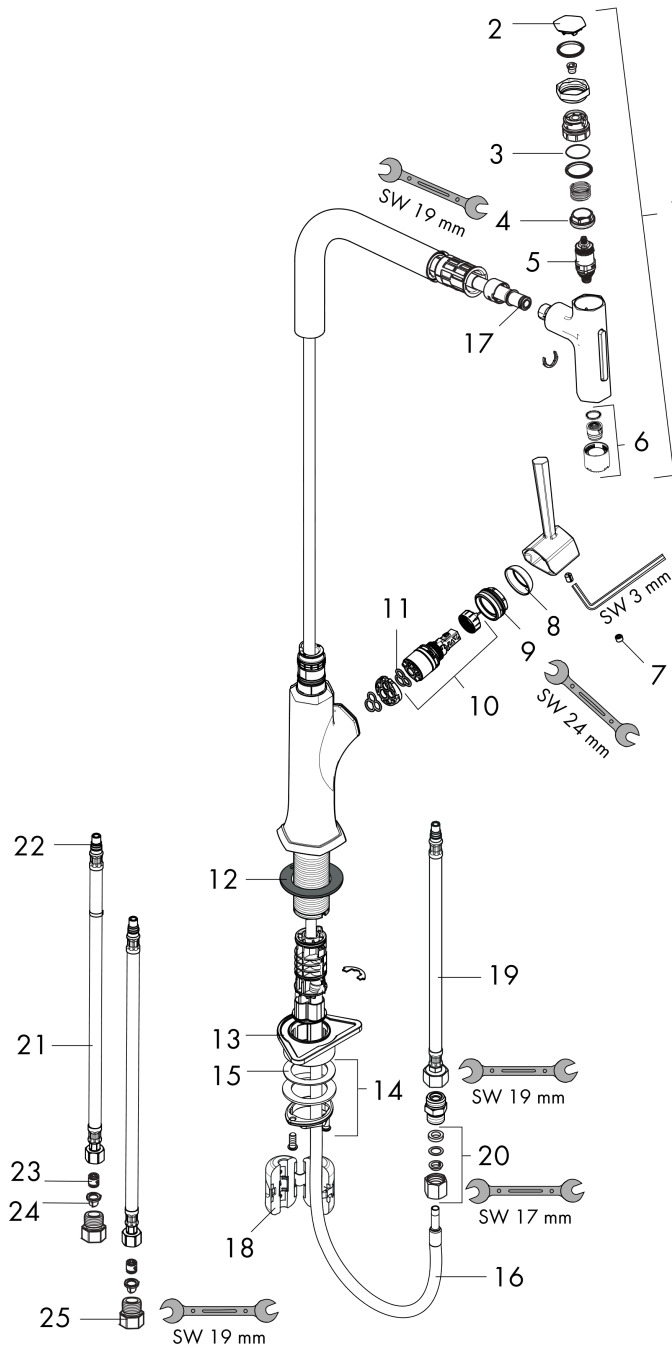

Locarno Select
HighArc Kitchen Faucet, 2-Spray Pull-Out, 1.75 GPM
 Finish: **chrome** Part no. : **04855000**

Description

Features

- Swivel range 150°
- Aerated spray, needle spray, Shower spray pattern
- Toggle spray diverter
- Select button provides convenient start/stop of the water flow at the sprayhead
- MagFit magnetic sprayhead docking
- Deck mounted
- Max. flow: 1.75 GPM (6.6 L/Min)
- Ceramic cartridge
- Integrated double backflow prevention
- Single lever kitchen mixer, connection hoses, Fastening set, Assembly instructions

Item details

List Price \$ 855.00

Technology

Compliance / Sustainability

Product image

Scale drawing

Locarno Select
HighArc Kitchen Faucet, 2-Spray Pull-Out, 1.75 GPM
 Finish: **chrome** Part no. : **04855000**

Exploded drawing

Year of production: >02/21

Locarno Select
HighArc Kitchen Faucet, 2-Spray Pull-Out, 1.75 GPM
 Finish: **chrome** Part no. : **04855000**

Spare parts list

Year of production: >02/21

Pos.	Description	Part no.	Price	PU
1	handspray	93883001	-	1
2	cover	93884000	-	1
3	O-ring 19x1,5	95962000	-	1
4	nut	92567000	-	1
5	shut off unit	98463000	-	1
6	aerator M24x1	92961000	-	1
7	screw cover	95704000	-	1
8	flange	98863000	-	1
9	nut	93886000	-	1
10	cartridge, assy	95973001	-	1
11	seal	98865000	-	1
12	seal	92582000	-	1
13	support	97523000	-	1
14	fixing set (Ø 34)	95049000	-	1
15	lever collar	97548000	-	1
16	hose 1,50 m	92569000	-	1
17	O-ring 8x2	98112000	-	1
18	weight	92500000	-	1
19	connection hose 450 mm M8x0,75 G3/8	97206000	-	1
20	squeezing connection	96099000	-	1
21	connection hose 900 mm M8x0,75 G3/8	95372000	-	1
22	O-ring 7x1,5	98422000	-	1
23	non return valve DW 10	96456000	-	1
24	filter packing	95291000	-	1
25	adapter for connection hose	88802000	-	1
a	handle	93885000	-	1
b	spout cpl.	92583000	-	1