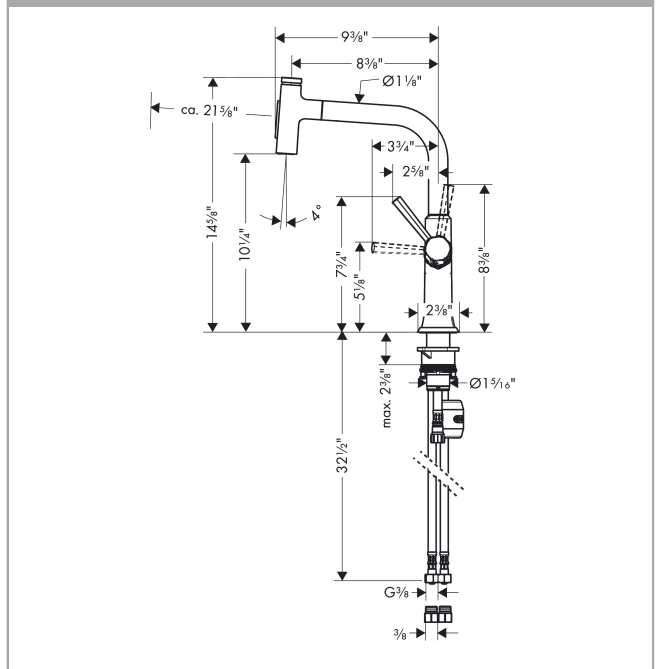

Locarno Select
HighArc Kitchen Faucet, 2-Spray Pull-Out, 1.75 GPM
 Finish: **chrome** Part no. : **04855000**

Description

Features

- Swivel range 150°
- Aerated spray, needle spray, Shower spray pattern
- Toggle spray diverter
- Select button provides convenient start/stop of the water flow at the sprayhead
- MagFit magnetic sprayhead docking
- Deck mounted
- Max. flow: 1.75 GPM (6.6 L/Min)
- Ceramic cartridge
- Integrated double backflow prevention
- Single lever kitchen mixer, connection hoses, Fastening set, Assembly instructions

Item details

List Price \$ 855.00

Technology

Compliance / Sustainability

Product image

Scale drawing

Locarno Select
HighArc Kitchen Faucet, 2-Spray Pull-Out, 1.75 GPM
 Finish: **chrome** Part no. : **04855000**

Exploded drawing

Year of production: >02/21

Locarno Select
HighArc Kitchen Faucet, 2-Spray Pull-Out, 1.75 GPM
 Finish: **chrome** Part no. : **04855000**

Spare parts list

Year of production: >02/21

Pos.	Description	Part no.	Price	PU
1	handspray	93883001	-	1
2	cover	93884000	-	1
3	O-ring 19x1,5	95962000	-	1
4	nut	92567000	-	1
5	shut off unit	98463000	-	1
6	aerator M24x1	92961000	-	1
7	screw cover	95704000	-	1
8	flange	98863000	-	1
9	nut	93886000	-	1
10	cartridge, assy	95973001	-	1
11	seal	98865000	-	1
12	seal	92582000	-	1
13	support	97523000	-	1
14	fixing set (Ø 34)	95049000	-	1
15	lever collar	97548000	-	1
16	hose 1,50 m	92569000	-	1
17	O-ring 8x2	98112000	-	1
18	weight	92500000	-	1
19	connection hose 450 mm M8x0,75 G3/8	97206000	-	1
20	squeezing connection	96099000	-	1
21	connection hose 900 mm M8x0,75 G3/8	95372000	-	1
22	O-ring 7x1,5	98422000	-	1
23	non return valve DW 10	96456000	-	1
24	filter packing	95291000	-	1
25	adapter for connection hose	88802000	-	1
a	handle	93885000	-	1
b	spout cpl.	92583000	-	1