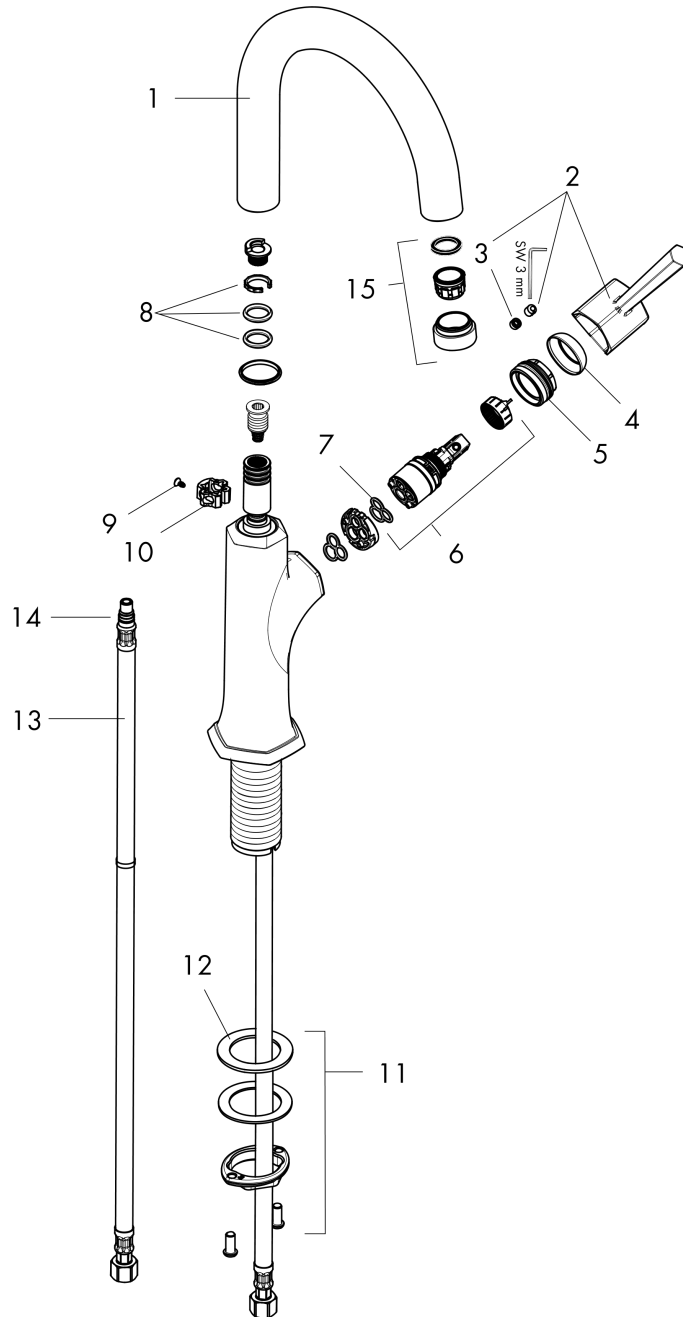

Locarno
Bar Faucet, 1.5 GPM
Finish: **chrome** Part no. : **04854000**

Description

Features

- Swivel range 150°
- Laminar spray
- Deck mounted
- Max. flow: 1.5 GPM (5.7 L/Min)
- Ceramic cartridge
- Single lever kitchen mixer, connection hoses, Fastening set, Assembly instructions

Item details

List Price \$ 580.00

Technology

Compliance / Sustainability

Product image

Scale drawing

Locarno
Bar Faucet, 1.5 GPM
 Finish: **chrome** Part no. : **04854000**

Exploded drawing

Year of production: >02/21

Locarno

Bar Faucet, 1.5 GPM

Finish: **chrome** Part no. : **04854000**

Spare parts list

Year of production: >02/21

Pos.	Description	Part no.	Price	PU
1	spout cpl.	93147000	-	1
2	handle	93885000	-	1
3	screw cover	95704000	-	1
4	flange	98863000	-	1
5	nut	93886000	-	1
6	cartridge, assy	95973001	-	1
7	seal	98865000	-	1
8	sealing set	92646000	-	1
9	screw	97662000	-	1
10	axialring	97558000	-	1
11	fixing set (special)	93253000	-	1
12	lever collar	97548000	-	1
13	connection hose 35½" M8x0,75 3/8"	96316001	-	1
14	O-ring 7x1,5	98422000	-	1
15	aerator laminar	93840001	-	1