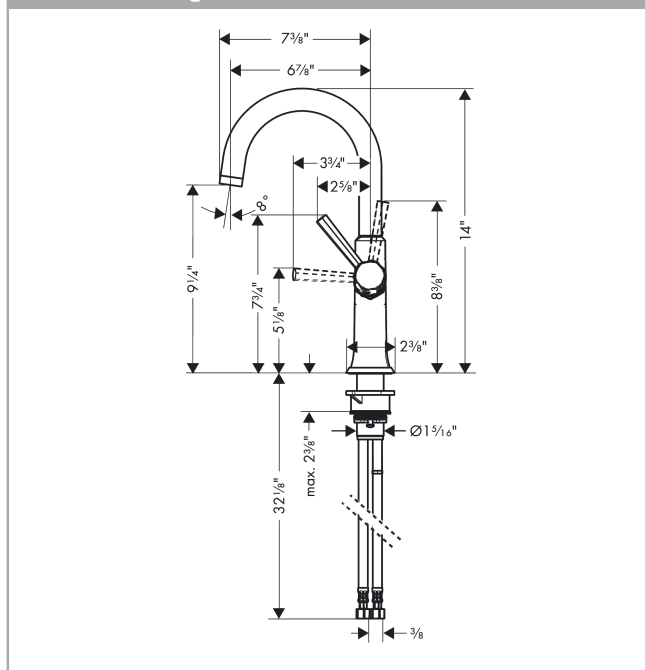

Locarno
Bar Faucet, 1.5 GPM
Finish: **chrome** Part no. : **04854000**

Description

Features

- Swivel range 150°
- Laminar spray
- Deck mounted
- Max. flow: 1.5 GPM (5.7 L/Min)
- Ceramic cartridge
- Single lever kitchen mixer, connection hoses, Fastening set, Assembly instructions

Item details

List Price \$ 580.00

Technology

Compliance / Sustainability

Product image

Scale drawing

Locarno
Bar Faucet, 1.5 GPM
 Finish: **chrome** Part no. : **04854000**

Exploded drawing

Year of production: >02/21

Locarno

Bar Faucet, 1.5 GPM

Finish: **chrome** Part no. : **04854000**

Spare parts list

Year of production: >02/21

Pos.	Description	Part no.	Price	PU
1	spout cpl.	93147000	-	1
2	handle	93885000	-	1
3	screw cover	95704000	-	1
4	flange	98863000	-	1
5	nut	93886000	-	1
6	cartridge, assy	95973001	-	1
7	seal	98865000	-	1
8	sealing set	92646000	-	1
9	screw	97662000	-	1
10	axialring	97558000	-	1
11	fixing set (special)	93253000	-	1
12	lever collar	97548000	-	1
13	connection hose 35½" M8x0,75 3/8"	96316001	-	1
14	O-ring 7x1,5	98422000	-	1
15	aerator laminar	93840001	-	1