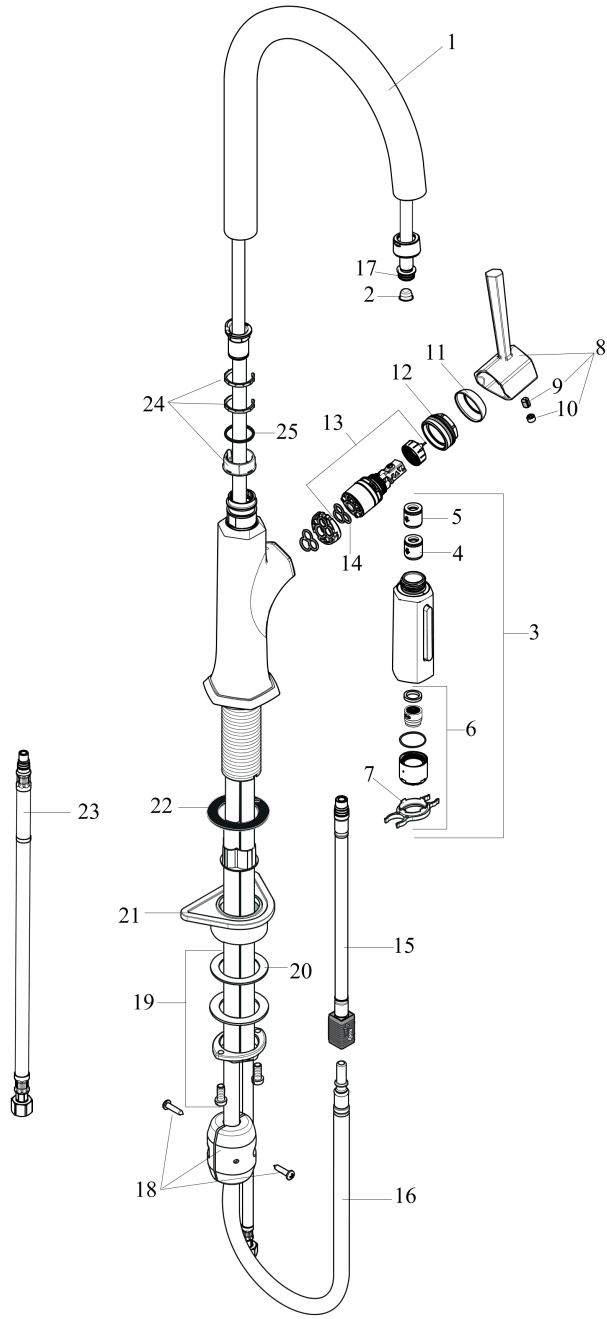

Locarno
HighArc Kitchen Faucet, 2-Spray Pull-Down, 1.75 GPM
Finish: **chrome** Part no. : **04852000**

Exploded drawing

Year of production: >02/21

Locarno
HighArc Kitchen Faucet, 2-Spray Pull-Down, 1.75 GPM
Finish: **chrome** Part no. : **04852000**

Spare parts list

Year of production: >02/21

Pos.	Description	Part no.	Price	PU
1	spout cpl.	92972000	-	1
2	filter	97735000	-	1
3	handspray	93887001	-	1
4	set of non return valves DW 15	94074000	-	1
5	non return valve	93218000	-	1
6	spray former	93342000	-	1
7	service tool	95910000	-	1
8	handle	93885000	-	1
9	hollow set screw M6x8	97810000	-	1
10	screw cover	95704000	-	1
11	flange	98863000	-	1
12	nut	93886000	-	1
13	cartridge, assy	95973001	-	1
14	seal	98865000	-	1
15	hose	93744000	-	1
16	hose 1,50 m	88624000	-	1
17	O-ring 11x2	98127000	-	1
18	weight	98551000	-	1
19	fixing set (special)	93253000	-	1
20	lever collar	97548000	-	1
21	support	97523000	-	1
22	seal	92582000	-	1
23	connection hose 35½" M8x0,75 3/8"	96316001	-	1
24	set of lever collars	98365000	-	1
25	O-ring 21x2,5	98211000	-	1