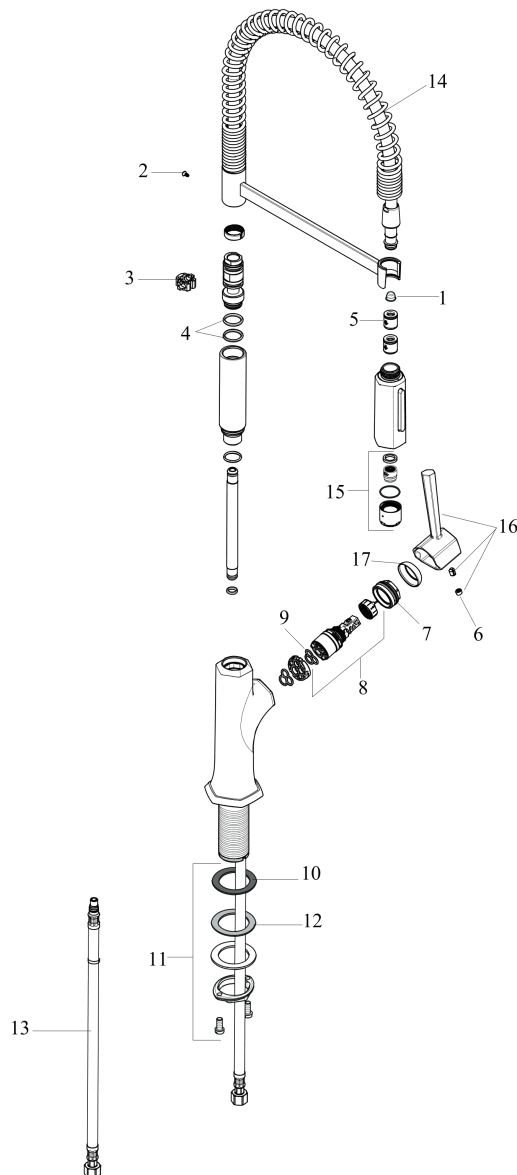

Locarno
Semi-Pro Kitchen Faucet, 2-Spray, 1.75 GPM
 Finish: **chrome** Part no. : **04851000**

Description

Features

- Swivel range 360°
- Aerated spray, needle spray, Shower spray pattern
- Toggle spray diverter
- Deck mounted
- Max. flow: 1.75 GPM (6.6 L/Min)
- Ceramic cartridge
- Integrated double backflow prevention
- Single lever kitchen mixer, connection hoses, Fastening set, Mounting Material, Assembly instructions

Item details

List Price \$ 705.00

Technology

Compliance / Sustainability

Product image

Scale drawing

Locarno
Semi-Pro Kitchen Faucet, 2-Spray, 1.75 GPM
 Finish: **chrome** Part no. : **04851000**

Exploded drawing

Year of production: >02/21

Locarno
Semi-Pro Kitchen Faucet, 2-Spray, 1.75 GPM
 Finish: **chrome** Part no. : **04851000**

Spare parts list

Year of production: >02/21

Pos.	Description	Part no.	Price	PU
1	filter	97735000	-	1
2	screw	97662000	-	1
3	axialring	97558000	-	1
4	O-ring 17x2,5	98387000	-	1
5	non return valve	93218000	-	1
6	screw cover	95704000	-	1
7	nut	93886000	-	1
8	cartridge, assy	95973001	-	1
9	seal	98865000	-	1
10	seal	92582000	-	1
11	fixing set (Ø 34)	95049000	-	1
12	lever collar	97548000	-	1
13	connection hose 35½" M8x0,75 3/8"	96316001	-	1
14	shower hose	93938000	-	1
15	aerator M18x1 (15 l/min)	98490000	-	1
16	handle	93885000	-	1
17	flange	95493000	-	1
a	handspray	93887001	-	1