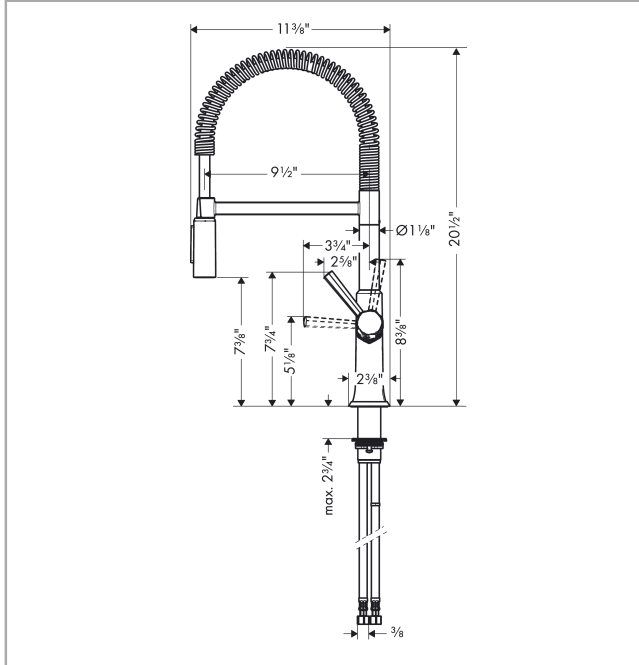

Locarno
Semi-Pro Kitchen Faucet, 2-Spray, 1.75 GPM
 Finish: **chrome** Part no. : **04851000**

Description

Features

- Swivel range 360°
- Aerated spray, needle spray, Shower spray pattern
- Toggle spray diverter
- Deck mounted
- Max. flow: 1.75 GPM (6.6 L/Min)
- Ceramic cartridge
- Integrated double backflow prevention
- Single lever kitchen mixer, connection hoses, Fastening set, Mounting Material, Assembly instructions

Item details

List Price \$ 705.00

Technology

Compliance / Sustainability

Product image

Scale drawing

Locarno
Semi-Pro Kitchen Faucet, 2-Spray, 1.75 GPM
 Finish: **chrome** Part no. : **04851000**

Exploded drawing

Year of production: >02/21

Locarno
Semi-Pro Kitchen Faucet, 2-Spray, 1.75 GPM
 Finish: **chrome** Part no. : **04851000**

Spare parts list

Year of production: >02/21

Pos.	Description	Part no.	Price	PU
1	filter	97735000	-	1
2	screw	97662000	-	1
3	axialring	97558000	-	1
4	O-ring 17x2,5	98387000	-	1
5	non return valve	93218000	-	1
6	screw cover	95704000	-	1
7	nut	93886000	-	1
8	cartridge, assy	95973001	-	1
9	seal	98865000	-	1
10	seal	92582000	-	1
11	fixing set (Ø 34)	95049000	-	1
12	lever collar	97548000	-	1
13	connection hose 35½" M8x0,75 3/8"	96316001	-	1
14	shower hose	93938000	-	1
15	aerator M18x1 (15 l/min)	98490000	-	1
16	handle	93885000	-	1
17	flange	95493000	-	1
a	handspray	93887001	-	1