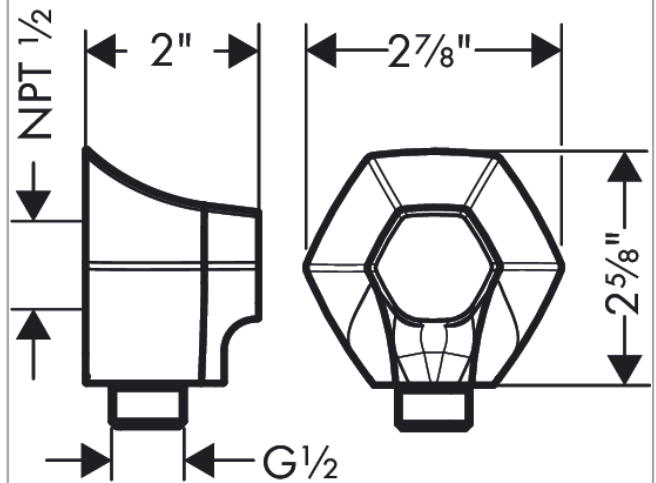

Locarno
Wall Outlet with Check Valves
 Finish: **chrome** Part no. : **04839000**

Description

Features

- Metal connection angle
- G 1/2

Item details

List Price \$ 112.00

Compliance / Sustainability

Product image

Scale drawing

Locarno

Wall Outlet with Check Valves

Finish: **chrome** Part no. : **04839000**

Exploded drawing

Year of production: >02/21

Locarno

Wall Outlet with Check Valves

Finish: **chrome** Part no. : **04839000**

Spare parts list

Year of production: >02/21

Pos.	Description	Part no.	Price	PU
1	connection angel	98531001	-	1
2	set of non return valves DW 15	94074000	-	1