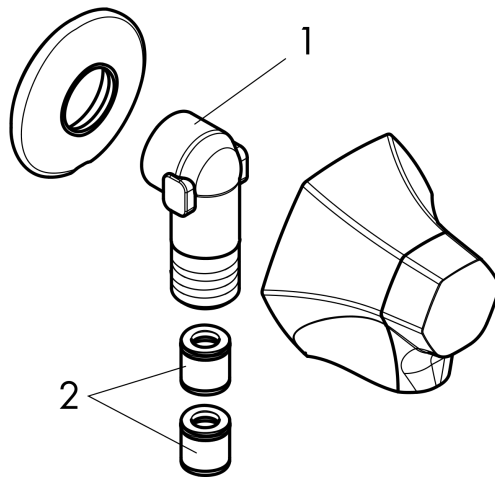

Locarno
Wall Outlet with Check Valves
 Finish: **chrome** Part no. : **04839000**

Description

Features

- Metal connection angle
- G 1/2

Item details

List Price \$ 112.00

Compliance / Sustainability

Product image

Scale drawing

Locarno

Wall Outlet with Check Valves

Finish: **chrome** Part no. : **04839000**

Exploded drawing

Year of production: >02/21

Locarno

Wall Outlet with Check Valves

Finish: **chrome** Part no. : **04839000**

Spare parts list

Year of production: >02/21

Pos.	Description	Part no.	Price	PU
1	connection angel	98531001	-	1
2	set of non return valves DW 15	94074000	-	1