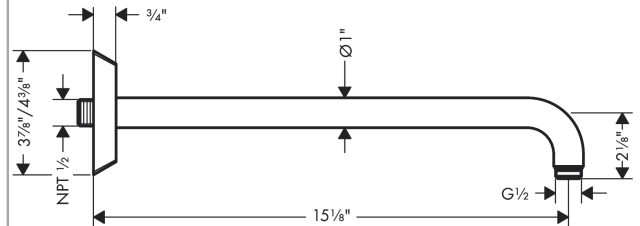

**Locarno  
Showerarm, 15"**

Finish: **chrome** Part no. : **04833000**

**Description**

**Features**

- Length: 15 3/8"
- Solid Brass
- Connection type: 1/2" NPT
- Escutcheon, Showerarm

**Item details**

List Price \$ 236.00

**Compliance / Sustainability**

**Product image**

**Scale drawing**

**Locarno**  
**Showerarm, 15"**

Finish: **chrome**    Part no. : **04833000**

**Exploded drawing**

Year of production: >**02/21**

**Locarno**  
**Showerarm, 15"**  
 Finish: **chrome** Part no. : **04833000**

**Spare parts list**

Year of production: >02/21

Pos.	Description	Part no.	Price	PU
1	O-ring 16x2	98133000	-	1
2	escutcheon	93890000	-	1