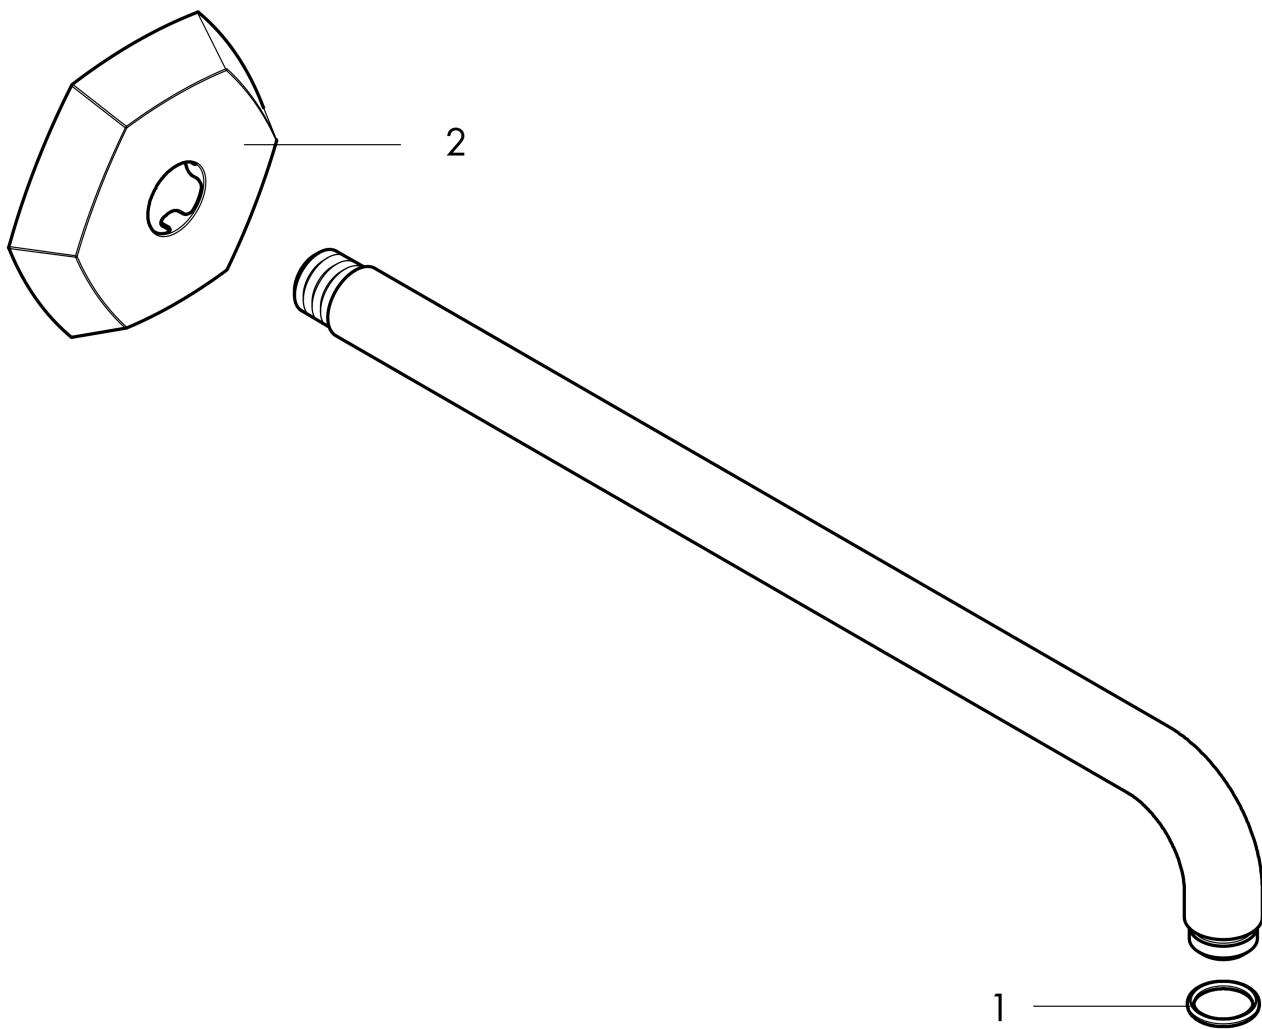

**Locarno  
Showerarm, 15"**

Finish: **chrome** Part no. : **04833000**

**Description**

**Features**

- Length: 15 3/8"
- Solid Brass
- Connection type: 1/2" NPT
- Escutcheon, Showerarm

**Item details**

List Price \$ 236.00

**Compliance / Sustainability**

**Product image**

**Scale drawing**

**Locarno**  
**Showerarm, 15"**

Finish: **chrome**    Part no. : **04833000**

**Exploded drawing**

Year of production: >**02/21**

**Locarno**  
**Showerarm, 15"**  
 Finish: **chrome** Part no. : **04833000**

**Spare parts list**

Year of production: >02/21

Pos.	Description	Part no.	Price	PU
1	O-ring 16x2	98133000	-	1
2	escutcheon	93890000	-	1