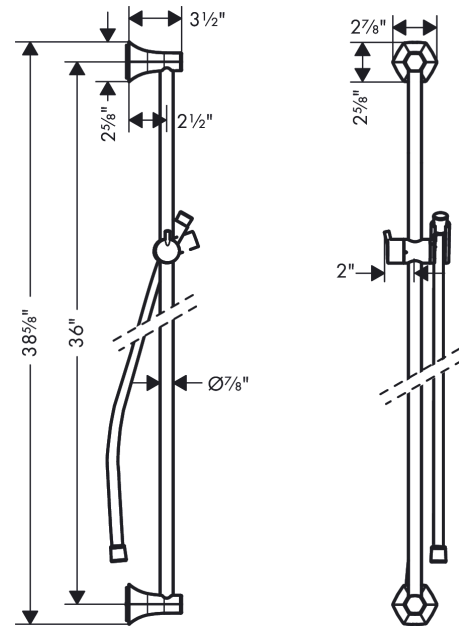

Locarno

Wallbar, 36"

Finish: **chrome** Part no. : **04832000**

Description

Features

- Consists of: Wallbar, Handshower hose, Slider, Shower hose, Wallbar
- Hose nut: For shower hoses with a conical nut
- Stand pipe: 38 5/8"
- Shower bar diameter: 7/8"
- Profile stand pipe: round
- Angle-adjustable holder pivots left and right, slides easily and locks in place

Item details

List Price

\$ 279.00

Compliance / Sustainability

Product image

Scale drawing

Locarno

Wallbar, 36"

Finish: **chrome** Part no. : **04832000**

Exploded drawing

Year of production: >02/21

Locarno
Wallbar, 36"
 Finish: **chrome** Part no. : **04832000**

Spare parts list

Year of production: >02/21

Pos.	Description	Part no.	Price	PU
1	mounting set	96179000	-	1
2	support, assy	97651000	-	1
3	shower hose 1,60 m	28276003	-	1
4	seal	98058000	-	1