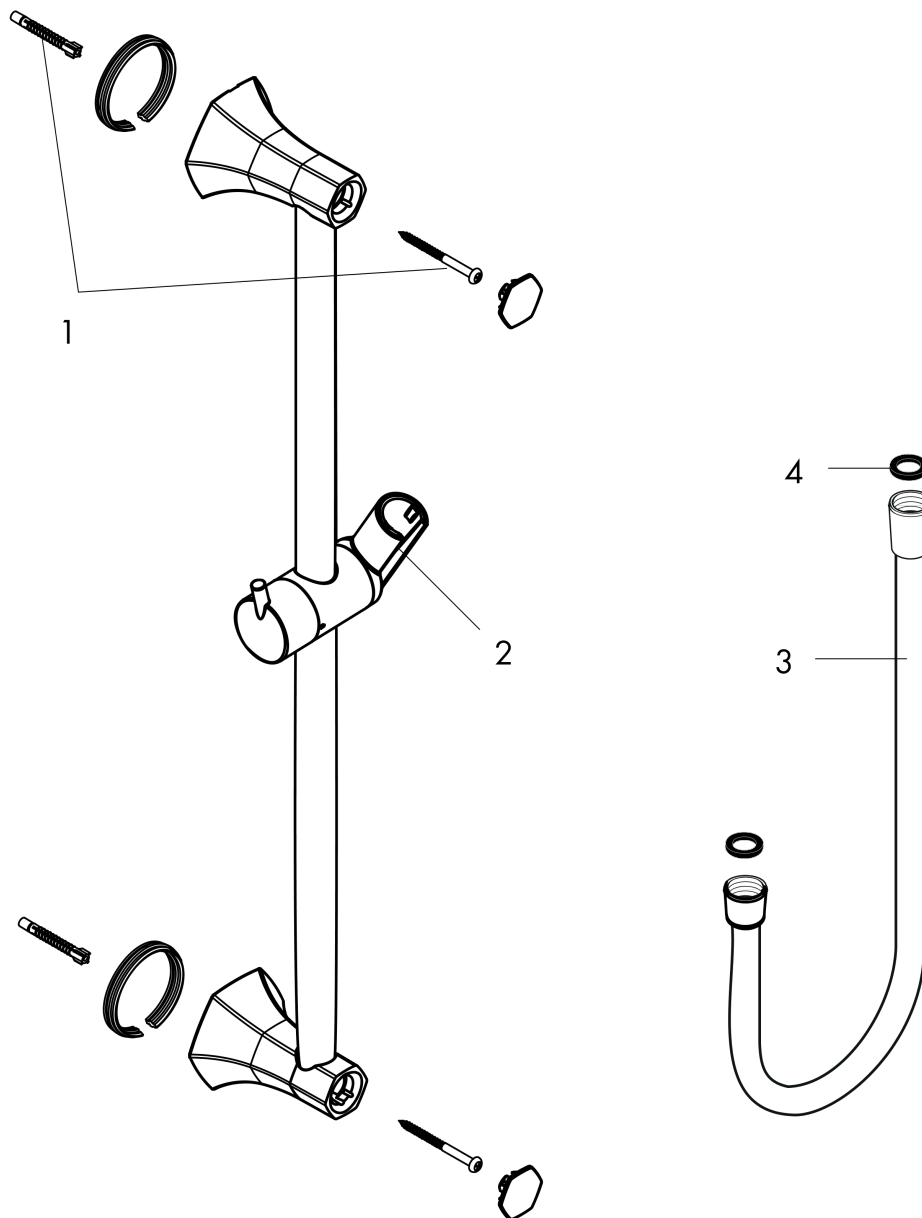

Locarno

Wallbar, 36"

Finish: **chrome** Part no. : **04832000**

Description

Features

- Consists of: Wallbar, Handshower hose, Slider, Shower hose, Wallbar
- Hose nut: For shower hoses with a conical nut
- Stand pipe: 38 5/8"
- Shower bar diameter: 7/8"
- Profile stand pipe: round
- Angle-adjustable holder pivots left and right, slides easily and locks in place

Item details

List Price

\$ 279.00

Compliance / Sustainability

Product image

Scale drawing

Locarno

Wallbar, 36"

Finish: **chrome** Part no. : **04832000**

Exploded drawing

Year of production: >02/21

Locarno
Wallbar, 36"
 Finish: **chrome** Part no. : **04832000**

Spare parts list

Year of production: >02/21

Pos.	Description	Part no.	Price	PU
1	mounting set	96179000	-	1
2	support, assy	97651000	-	1
3	shower hose 1,60 m	28276003	-	1
4	seal	98058000	-	1