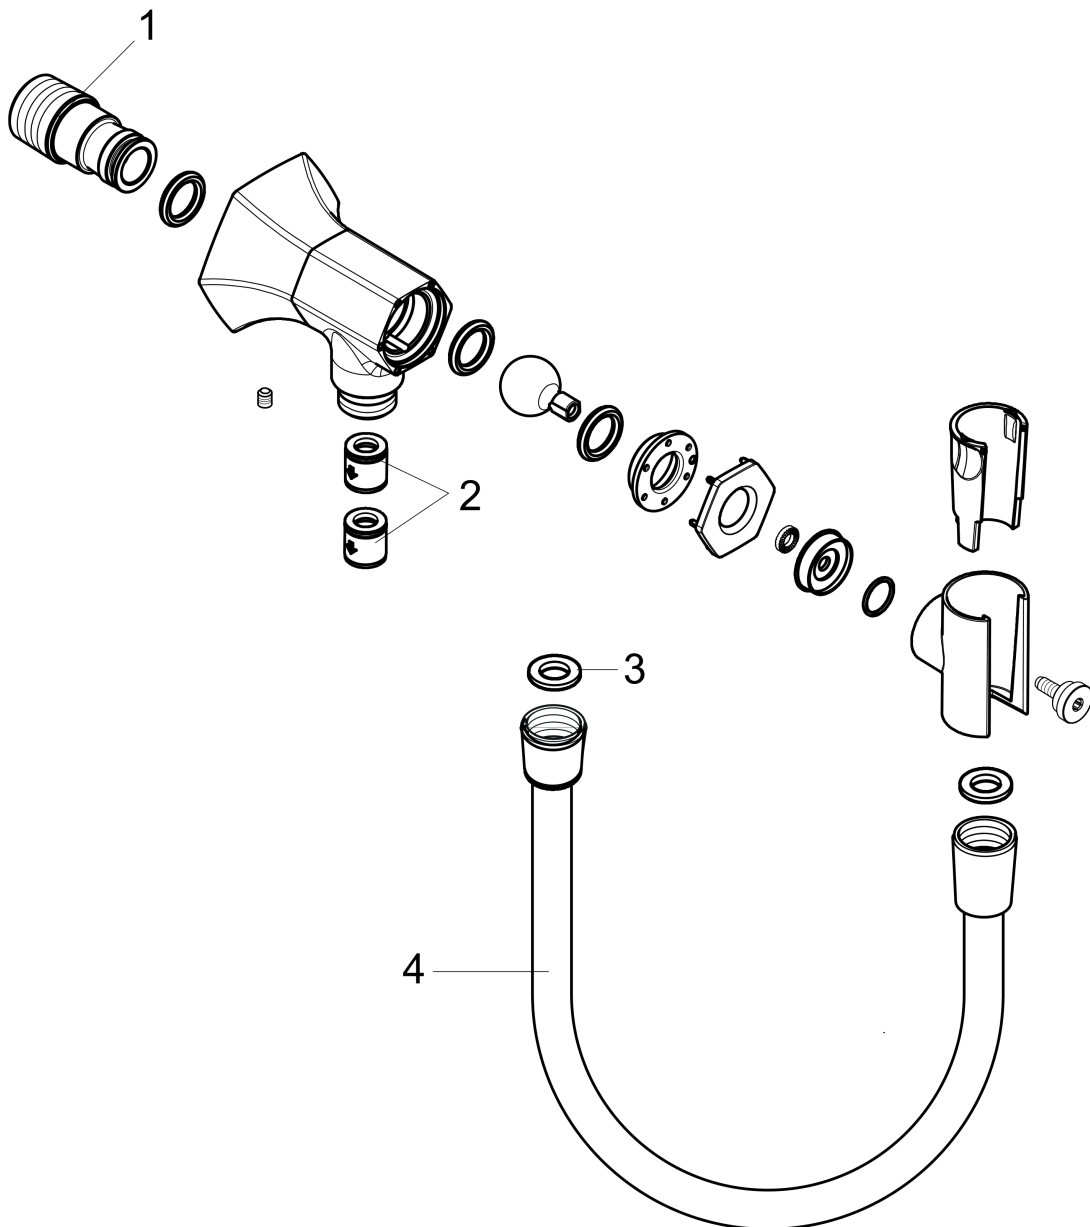

Locarno

Handshower Holder with Outlet

Finish: **brushed gold optic** Part no. : **04831250**

Description

Features

- Consists of: Porter unit, Handshower hose, Shower hose
- Metal
- 1/2" NPT
- For shower hoses with a conical nut

Item details

List Price \$ 268.00

Compliance / Sustainability

Product image

Scale drawing

Locarno

Handshower Holder with Outlet

Finish: **brushed gold optic** Part no. : **04831250**

Exploded drawing

Year of production: >04/21

Locarno

Handshower Holder with Outlet

Finish: **brushed gold optic** Part no. : **04831250**

Spare parts list

Year of production: >**04/21**

Pos.	Description	Part no.	Price	PU
1	connecting thread	96472001	-	1
2	set of non return valves DW 15	94074000	-	1
3	seal	98058000	-	1
4	shower hose 1,60 m	28276253	-	1