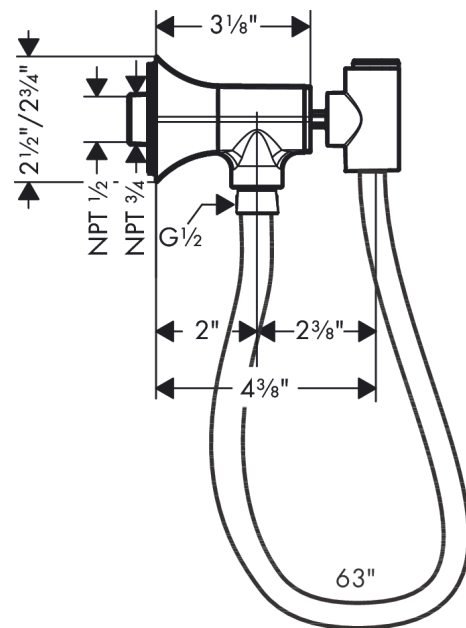

Locarno

Handshower Holder with Outlet

Finish: **brushed gold optic** Part no. : **04831250**

Description

Features

- Consists of: Porter unit, Handshower hose, Shower hose
- Metal
- 1/2" NPT
- For shower hoses with a conical nut

Item details

List Price \$ 268.00

Compliance / Sustainability

Product image

Scale drawing

Locarno

Handshower Holder with Outlet

Finish: **brushed gold optic** Part no. : **04831250**

Exploded drawing

Year of production: >04/21

Locarno

Handshower Holder with Outlet

Finish: **brushed gold optic** Part no. : **04831250**

Spare parts list

Year of production: >**04/21**

Pos.	Description	Part no.	Price	PU
1	connecting thread	96472001	-	1
2	set of non return valves DW 15	94074000	-	1
3	seal	98058000	-	1
4	shower hose 1,60 m	28276253	-	1