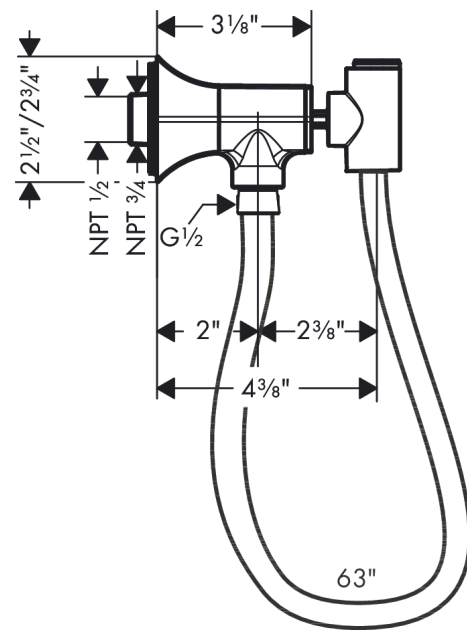

Locarno
Handshower Holder with Outlet
 Finish: **chrome** Part no. : **04831000**

Description

Features

- Consists of: Porter unit, Handshower hose, Shower hose
- Metal
- 1/2" NPT
- For shower hoses with a conical nut

Item details

List Price \$ 203.00

Compliance / Sustainability

Product image

Scale drawing

Locarno

Handshower Holder with Outlet

Finish: chrome Part no. : 04831000

Exploded drawing

Year of production: >02/21

Locarno

Handshower Holder with Outlet

Finish: **chrome** Part no. : **04831000**

Spare parts list

Year of production: >**02/21**

Pos.	Description	Part no.	Price	PU
1	connecting thread	96472001	-	1
2	set of non return valves DW 15	94074000	-	1
3	seal	98058000	-	1
4	shower hose 1,60 m	28276003	-	1