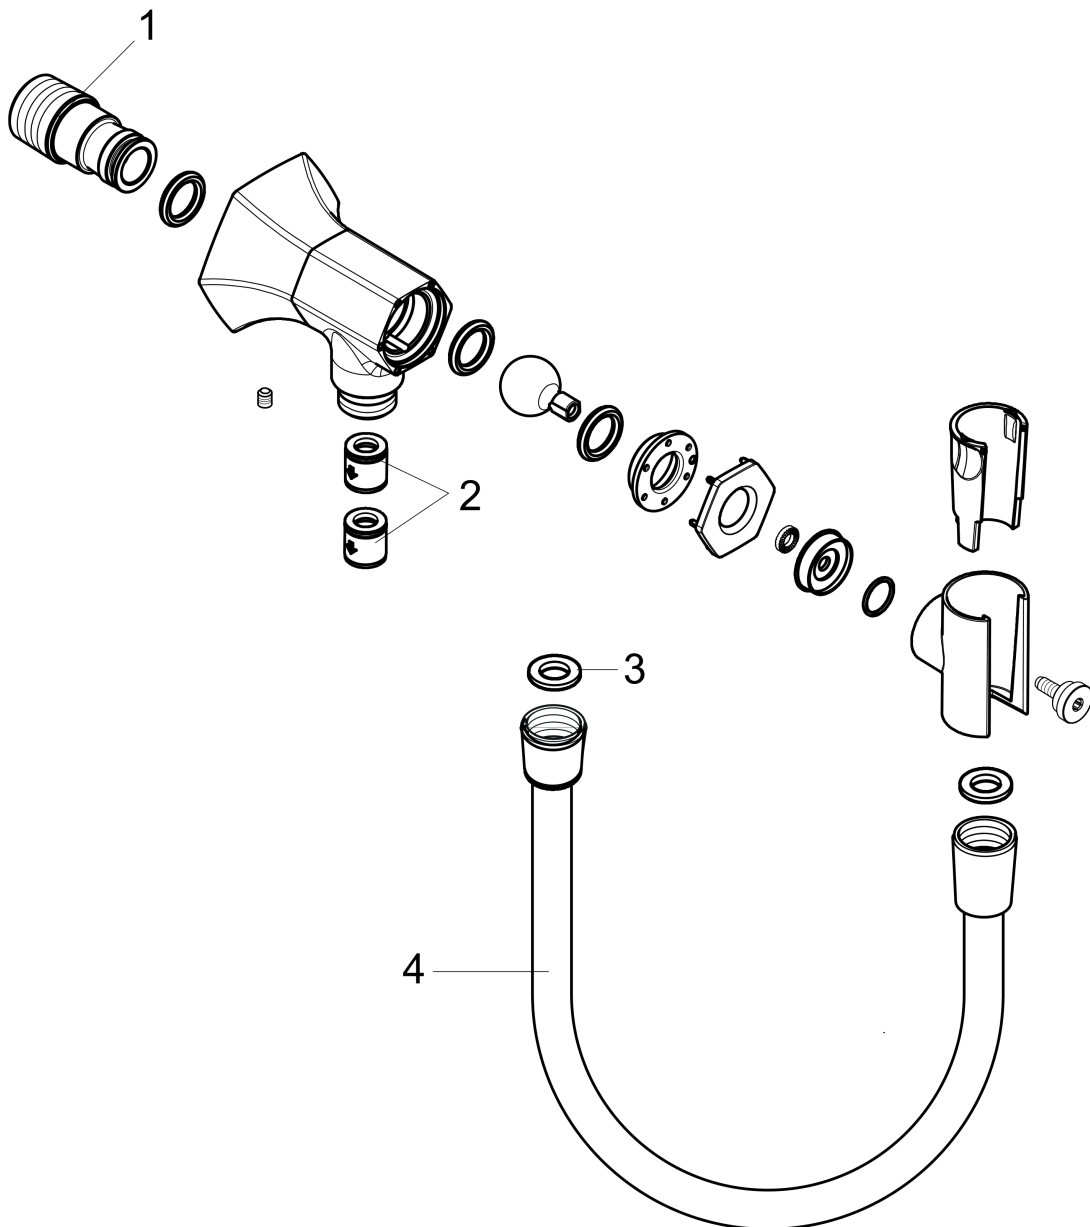

Locarno
Handshower Holder with Outlet
 Finish: **chrome** Part no. : **04831000**

Description

Features

- Consists of: Porter unit, Handshower hose, Shower hose
- Metal
- 1/2" NPT
- For shower hoses with a conical nut

Item details

List Price \$ 203.00

Compliance / Sustainability

Product image

Scale drawing

Locarno

Handshower Holder with Outlet

Finish: chrome Part no. : 04831000

Exploded drawing

Year of production: >02/21

Locarno

Handshower Holder with Outlet

Finish: **chrome** Part no. : **04831000**

Spare parts list

Year of production: >**02/21**

Pos.	Description	Part no.	Price	PU
1	connecting thread	96472001	-	1
2	set of non return valves DW 15	94074000	-	1
3	seal	98058000	-	1
4	shower hose 1,60 m	28276003	-	1