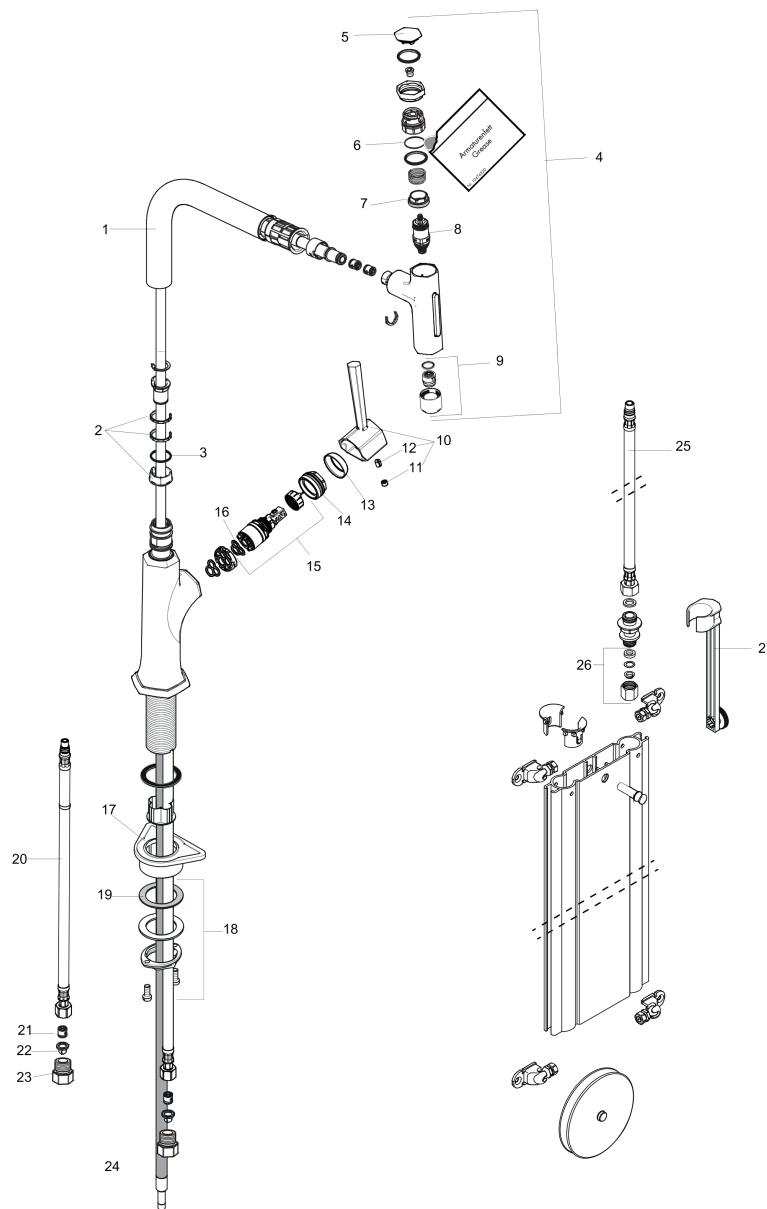

Locarno Select
HighArc Kitchen Faucet, 2-Spray Pull-Out with sBox, 1.75 GPM
 Finish: **chrome** Part no. : **04828000**

Description

Features

- Swivel range 150°
- Aerated spray, needle spray, Shower spray pattern
- Toggle spray diverter
- Select button provides convenient start/stop of the water flow at the sprayhead
- MagFit magnetic sprayhead docking
- Deck mounted
- Max. flow: 1.75 GPM (6.6 L/Min)
- Ceramic cartridge
- Integrated double backflow prevention
- SBox for smooth, protected hose guidance in the cabinet
- Extension length up to 30" (76cm)
- 1 3/8" Mounting hole required
- Single lever kitchen mixer, connection hoses, Fastening set, Mounting Material, Assembly instructions

Item details

List Price \$ 944.00

Technology

Compliance / Sustainability

Product image

Scale drawing

Locarno Select
HighArc Kitchen Faucet, 2-Spray Pull-Out with sBox, 1.75 GPM
 Finish: **chrome** Part no. : **04828000**

Exploded drawing

Year of production: >02/21

Locarno Select
HighArc Kitchen Faucet, 2-Spray Pull-Out with sBox, 1.75 GPM
 Finish: **chrome** Part no. : **04828000**

Spare parts list

Year of production: >02/21

Pos.	Description	Part no.	Price	PU
2	set of lever collars	98365000	-	1
3	O-ring 21x2,5	98211000	-	1
4	handspray	93883001	-	1
5	cover	93884000	-	1
6	O-ring 19x1,5	95962000	-	1
7	nut	92567000	-	1
8	shut off unit	98463000	-	1
9	aerator M24x1	92961000	-	1
10	handle	93885000	-	1
11	screw cover	95704000	-	1
12	hollow set screw M6x8	97810000	-	1
13	flange	98863000	-	1
14	nut	93886000	-	1
15	cartridge, assy	95973001	-	1
16	seal	98865000	-	1
17	support	97523000	-	1
18	fixing set (special)	93253000	-	1
19	lever collar	97548000	-	1
20	connection hose 900 mm M8x0,75 G3/8	95372000	-	1
21	non return valve DW 10	96456000	-	1
22	filter packing	95291000	-	1
23	adapter for connection hose	88802000	-	1
24	hose	93889001	-	1
25	connection hose 450 mm M10x1 G3/8	96507000	-	1
26	squeezing connection	96099000	-	1
27	extension set	43333000	-	1