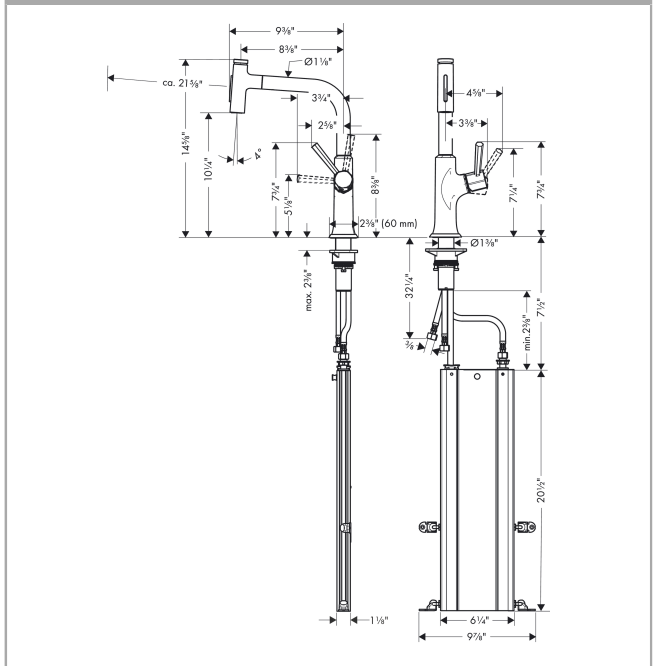

Locarno Select
HighArc Kitchen Faucet, 2-Spray Pull-Out with sBox, 1.75 GPM
 Finish: **chrome** Part no. : **04828000**

Description

Features

- Swivel range 150°
- Aerated spray, needle spray, Shower spray pattern
- Toggle spray diverter
- Select button provides convenient start/stop of the water flow at the sprayhead
- MagFit magnetic sprayhead docking
- Deck mounted
- Max. flow: 1.75 GPM (6.6 L/Min)
- Ceramic cartridge
- Integrated double backflow prevention
- SBox for smooth, protected hose guidance in the cabinet
- Extension length up to 30" (76cm)
- 1 3/8" Mounting hole required
- Single lever kitchen mixer, connection hoses, Fastening set, Mounting Material, Assembly instructions

Item details

List Price \$ 944.00

Technology

Compliance / Sustainability

Product image

Scale drawing

Locarno Select
HighArc Kitchen Faucet, 2-Spray Pull-Out with sBox, 1.75 GPM
 Finish: **chrome** Part no. : **04828000**

Exploded drawing

Year of production: >02/21

Locarno Select
HighArc Kitchen Faucet, 2-Spray Pull-Out with sBox, 1.75 GPM
 Finish: **chrome** Part no. : **04828000**

Spare parts list

Year of production: >02/21

Pos.	Description	Part no.	Price	PU
2	set of lever collars	98365000	-	1
3	O-ring 21x2,5	98211000	-	1
4	handspray	93883001	-	1
5	cover	93884000	-	1
6	O-ring 19x1,5	95962000	-	1
7	nut	92567000	-	1
8	shut off unit	98463000	-	1
9	aerator M24x1	92961000	-	1
10	handle	93885000	-	1
11	screw cover	95704000	-	1
12	hollow set screw M6x8	97810000	-	1
13	flange	98863000	-	1
14	nut	93886000	-	1
15	cartridge, assy	95973001	-	1
16	seal	98865000	-	1
17	support	97523000	-	1
18	fixing set (special)	93253000	-	1
19	lever collar	97548000	-	1
20	connection hose 900 mm M8x0,75 G3/8	95372000	-	1
21	non return valve DW 10	96456000	-	1
22	filter packing	95291000	-	1
23	adapter for connection hose	88802000	-	1
24	hose	93889001	-	1
25	connection hose 450 mm M10x1 G3/8	96507000	-	1
26	squeezing connection	96099000	-	1
27	extension set	43333000	-	1