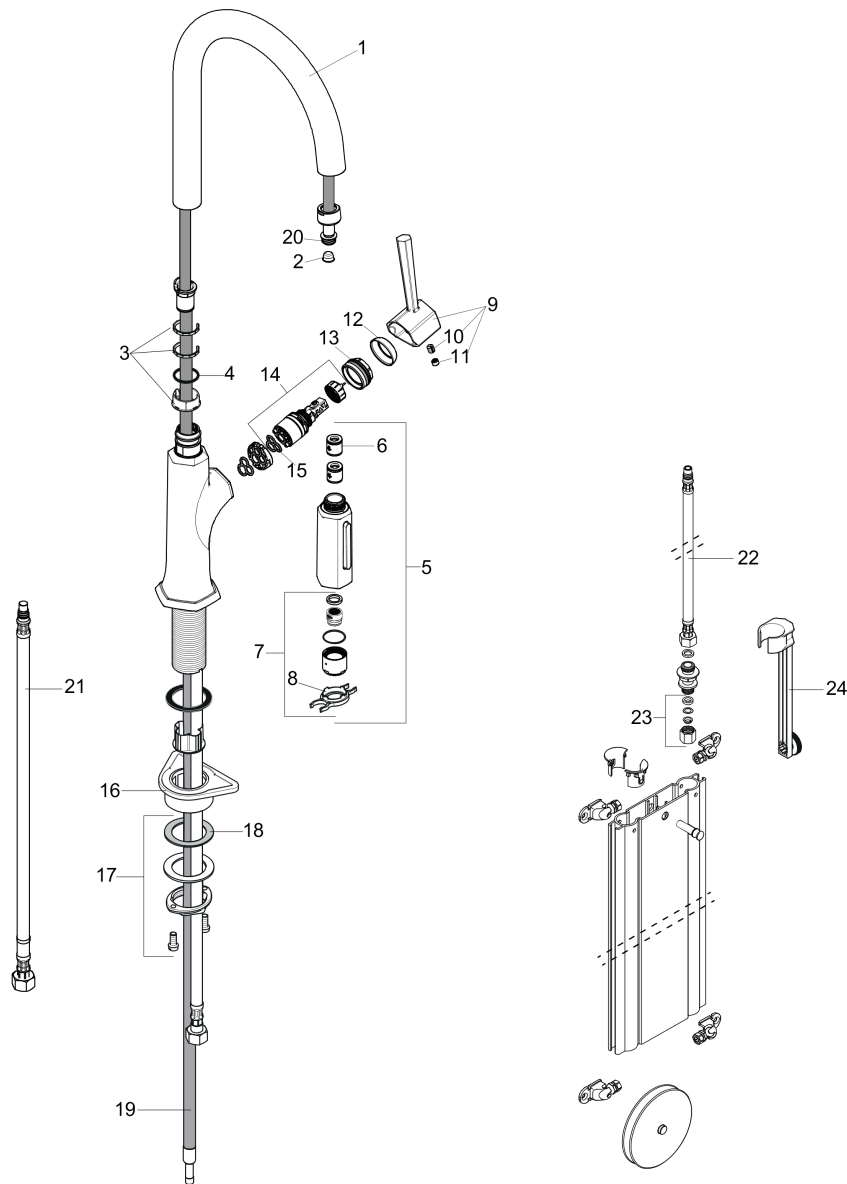

Locarno

HighArc Kitchen Faucet, 2-Spray Pull-Down with sBox, 1.75 GPM

Finish: **chrome** Part no. : **04827000**

Exploded drawing

Year of production: >02/21

Locarno

HighArc Kitchen Faucet, 2-Spray Pull-Down with sBox, 1.75 GPM

Finish: **chrome** Part no. : **04827000**

Spare parts list

Year of production: >02/21

Pos.	Description	Part no.	Price	PU
1	spout cpl.	92972000	-	1
2	filter	97735000	-	1
3	set of lever collars	98365000	-	1
4	O-ring 21x2,5	98211000	-	1
5	handspray	93887001	-	1
6	non return valve	93218000	-	1
7	spray former	93342000	-	1
8	service tool	95910000	-	1
9	handle	93885000	-	1
10	hollow set screw M6x8	97810000	-	1
11	screw cover	95704000	-	1
12	flange	98863000	-	1
13	nut	93886000	-	1
14	cartridge, assy	95973001	-	1
15	seal	98865000	-	1
16	support	97523000	-	1
17	fixing set (special)	93253000	-	1
18	lever collar	97548000	-	1
19	hose	93888001	-	1
20	O-ring 11x2	98127000	-	1
21	connection hose 35½" M8x0,75 3/8"	96316001	-	1
22	connection hose 450 mm M8x0,75 G3/8	97206000	-	1
23	squeezing connection	96099000	-	1
24	extension set	43333000	-	1