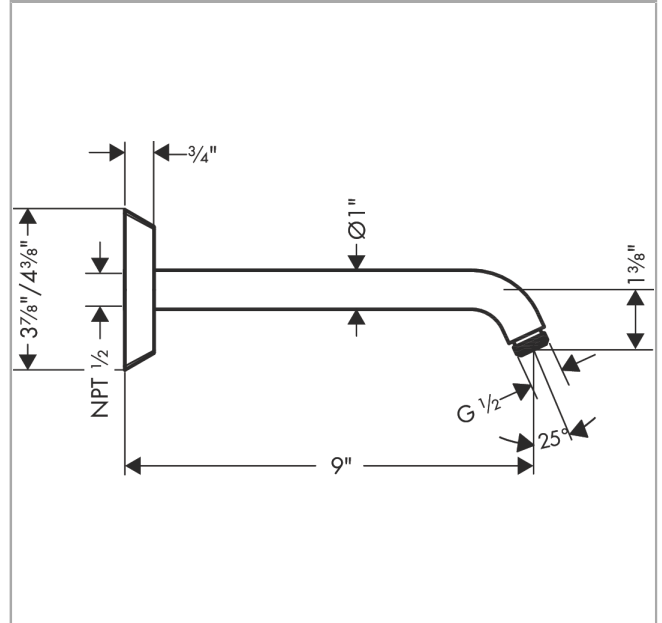

**Locarno  
Showerarm, 9"**

Finish: **chrome** Part no. : **04826000**

**Description**

**Features**

- Length: 9"
- Solid Brass
- Connection type: 1/2" NPT
- Escutcheon, Showerarm

**Item details**

List Price \$ 200.00

**Compliance / Sustainability**

**Product image**

**Scale drawing**

**Locarno**  
**Showerarm, 9"**

Finish: **chrome**    Part no. : **04826000**

Exploded drawing

Year of production: >04/21

**Locarno**  
**Showerarm, 9"**  
 Finish: **chrome**    Part no. : **04826000**

**Spare parts list**

Year of production: >04/21

Pos.	Description	Part no.	Price	PU
1	escutcheon	93890000	-	1