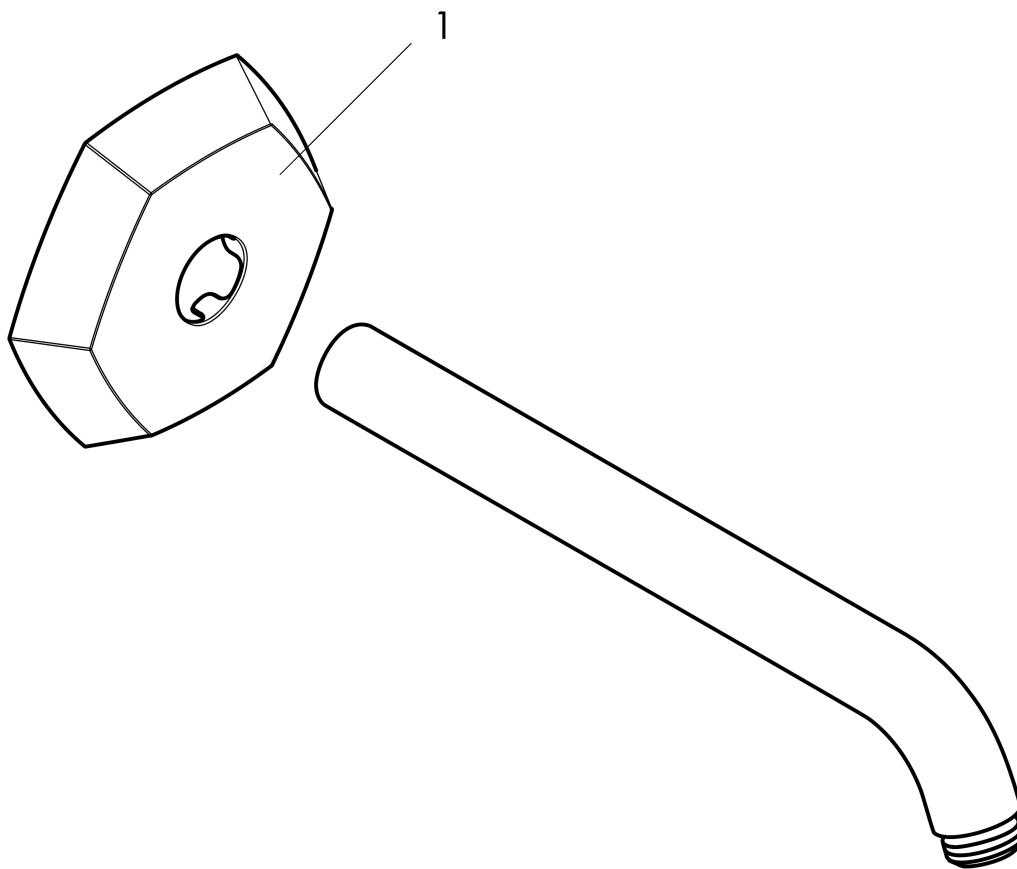

**Locarno  
Showerarm, 9"**

Finish: **chrome** Part no. : **04826000**

**Description**

**Features**

- Length: 9"
- Solid Brass
- Connection type: 1/2" NPT
- Escutcheon, Showerarm

**Item details**

List Price \$ 200.00

**Compliance / Sustainability**

**Product image**

**Scale drawing**

**Locarno**  
**Showerarm, 9"**

Finish: **chrome**    Part no. : **04826000**

Exploded drawing

Year of production: >04/21

**Locarno**  
**Showerarm, 9"**  
 Finish: **chrome**    Part no. : **04826000**

**Spare parts list**

Year of production: >04/21

Pos.	Description	Part no.	Price	PU
1	escutcheon	93890000	-	1