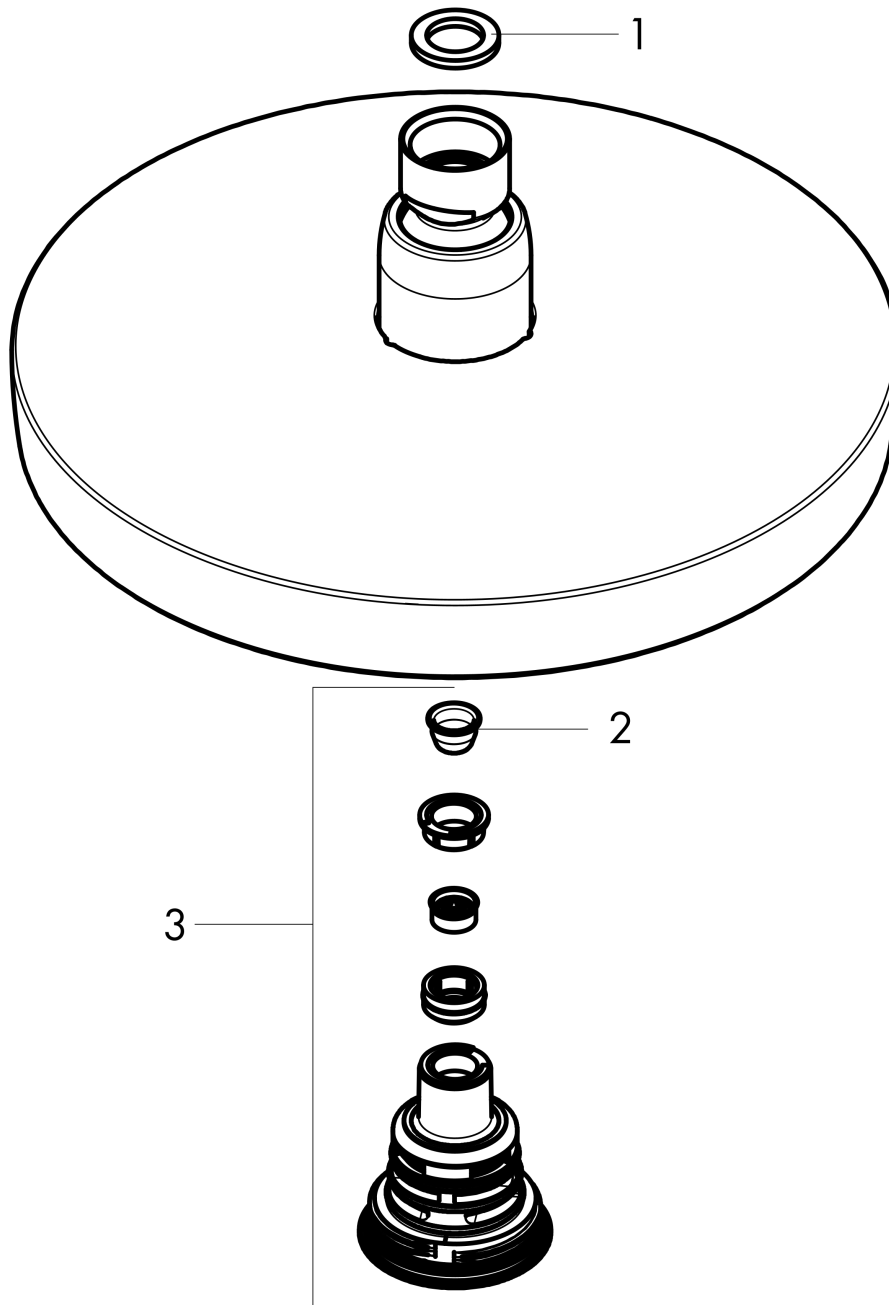

**Croma Select S**  
**Showerhead 180 2-Jet, 2.5 GPM**  
 Finish: **chrome** Part no. : **04825000**

**Description**

**Features**

- Shower head size: 7 1/8"
- Spray modes: Rain, IntenseRain
- Max. flow: 2.5 GPM (9.5 L/Min)
- Select button for comfortable alternation of spray modes
- 147 spray channels
- Spray face finish: Fully-finished matching spray face

**Item details**

List Price \$ 362.00

**Technology**

**Compliance / Sustainability**

**Product image**

**Scale drawing**

**Croma Select S**  
**Showerhead 180 2-Jet, 2.5 GPM**  
Finish: **chrome** Part no. : **04825000**

Exploded drawing

Year of production: >08/21

**Croma Select S**  
**Showerhead 180 2-Jet, 2.5 GPM**  
 Finish: **chrome** Part no. : **04825000**

**Spare parts list**

Year of production: >08/21

Pos.	Description	Part no.	Price	PU
1	seal	98058000	-	1
2	filter	97735000	-	1
3	selector assy	98343001	-	1