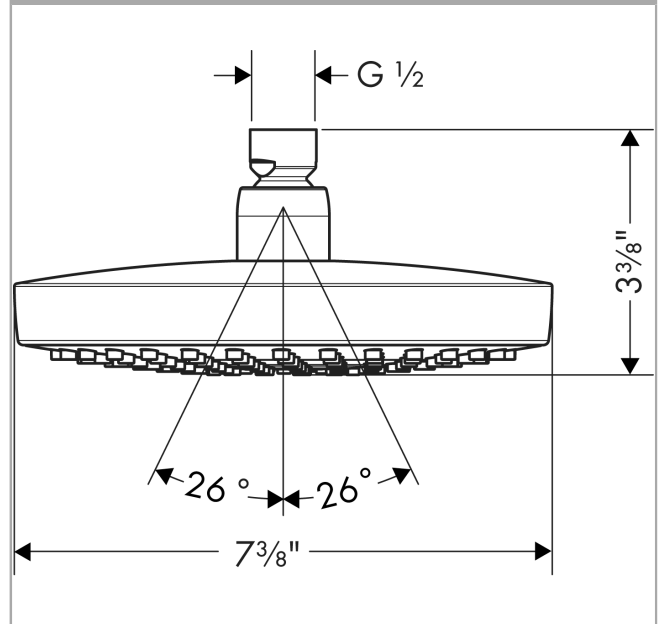

**Croma Select S**  
**Showerhead 180 2-Jet, 2.5 GPM**  
 Finish: **chrome** Part no. : **04825000**

**Description**

**Features**

- Shower head size: 7 1/8"
- Spray modes: Rain, IntenseRain
- Max. flow: 2.5 GPM (9.5 L/Min)
- Select button for comfortable alternation of spray modes
- 147 spray channels
- Spray face finish: Fully-finished matching spray face

**Item details**

List Price \$ 362.00

**Technology**

**Compliance / Sustainability**

**Product image**

**Scale drawing**

**Croma Select S**  
**Showerhead 180 2-Jet, 2.5 GPM**  
Finish: **chrome** Part no. : **04825000**

Exploded drawing

Year of production: >08/21

**Croma Select S**  
**Showerhead 180 2-Jet, 2.5 GPM**  
 Finish: **chrome** Part no. : **04825000**

**Spare parts list**

Year of production: >08/21

Pos.	Description	Part no.	Price	PU
1	seal	98058000	-	1
2	filter	97735000	-	1
3	selector assy	98343001	-	1