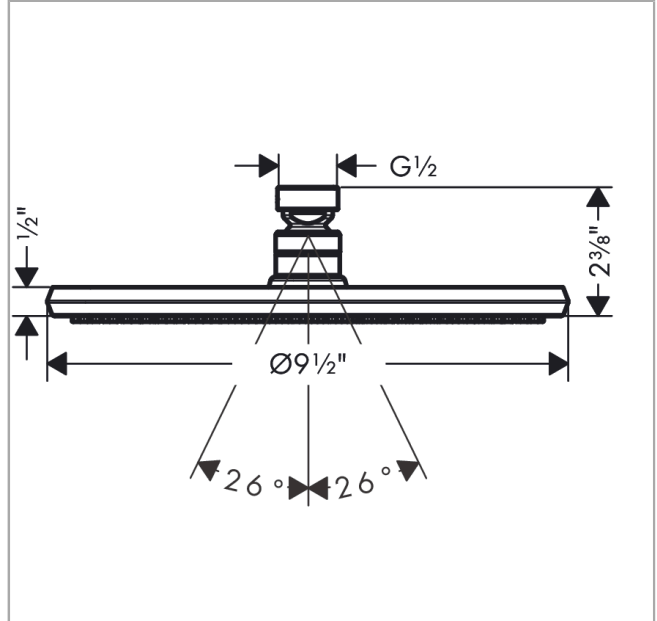

Locarno
Showerhead 240 1-Jet, 1.75 GPM
 Finish: **chrome** Part no. : **04824000**

Description

Features

- Shower head size: 9 1/2"
- Spray modes: PowderRain
- Max. flow: 1.75 GPM (6.6 L/Min)
- Spray face finish: Chrome

Item details

List Price \$ 682.00

Technology

Compliance / Sustainability

Product image

Scale drawing

Locarno
Showerhead 240 1-Jet, 1.75 GPM
 Finish: **chrome** Part no. : **04824000**

Exploded drawing

Year of production: >02/21

Locarno
Showerhead 240 1-Jet, 1.75 GPM
 Finish: **chrome** Part no. : **04824000**

Spare parts list

Year of production: >02/21

Pos.	Description	Part no.	Price	PU
1	lock washer	98942000	-	1
2	filter	92672000	-	1
3	nut	97958000	-	1
a	seal	97606000	-	1
b	lever collar	97536000	-	1