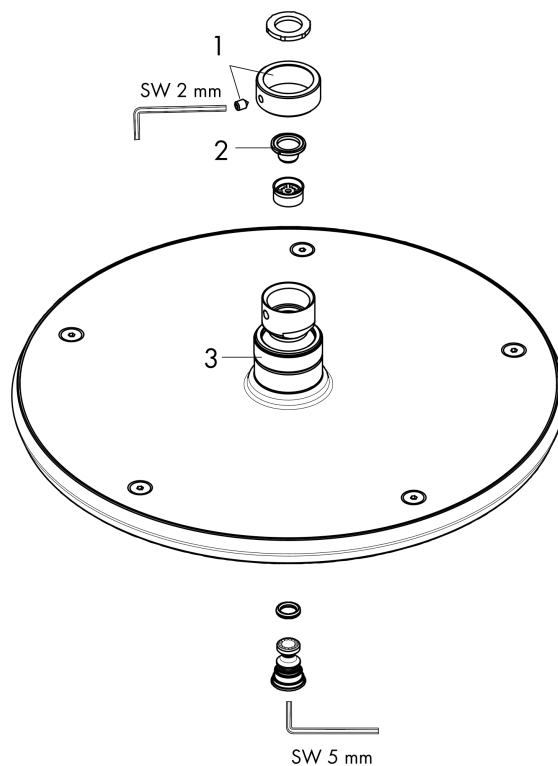

Locarno
Showerhead 240 1-Jet, 1.75 GPM
 Finish: **chrome** Part no. : **04824000**

Description

Features

- Shower head size: 9 1/2"
- Spray modes: PowderRain
- Max. flow: 1.75 GPM (6.6 L/Min)
- Spray face finish: Chrome

Item details

List Price \$ 682.00

Technology

Compliance / Sustainability

Product image

Scale drawing

Locarno
Showerhead 240 1-Jet, 1.75 GPM
 Finish: **chrome** Part no. : **04824000**

Exploded drawing

Year of production: >02/21

Locarno
Showerhead 240 1-Jet, 1.75 GPM
 Finish: **chrome** Part no. : **04824000**

Spare parts list

Year of production: >02/21

Pos.	Description	Part no.	Price	PU
1	lock washer	98942000	-	1
2	filter	92672000	-	1
3	nut	97958000	-	1
a	seal	97606000	-	1
b	lever collar	97536000	-	1