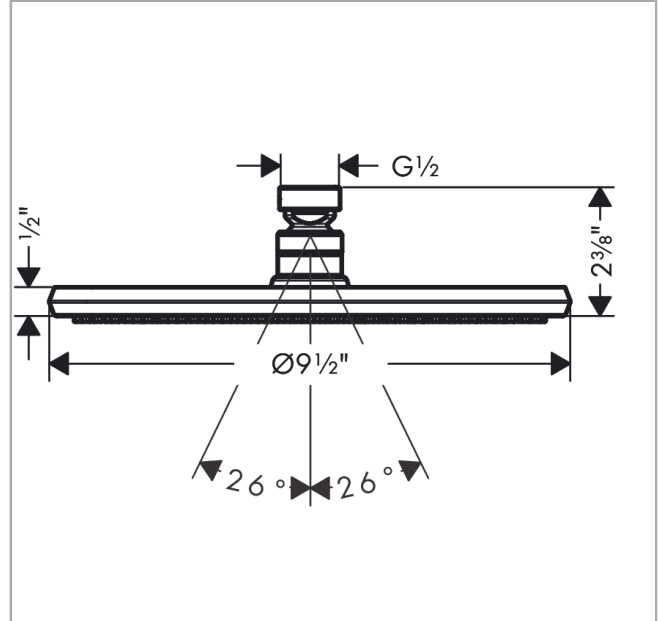

Locarno
Showerhead 240 1-Jet, 2.5 GPM
 Finish: **chrome** Part no. : **04823000**

Description

Features

- Shower head size: 9 1/2"
- Spray modes: PowderRain
- Max. flow: 2.5 GPM (9.5 L/Min)
- Spray face finish: Chrome

Item details

List Price \$ 682.00

Technology

Compliance / Sustainability

Product image

Scale drawing

Locarno
Showerhead 240 1-Jet, 2.5 GPM
 Finish: **chrome** Part no. : **04823000**

Exploded drawing

Year of production: >02/21

Locarno
Showerhead 240 1-Jet, 2.5 GPM
 Finish: **chrome** Part no. : **04823000**

Spare parts list

Year of production: >02/21

Pos.	Description	Part no.	Price	PU
1	lock washer	98942000	-	1
2	filter	92672000	-	1
3	nut	97958000	-	1
a	seal	97606000	-	1
b	lever collar	97536000	-	1