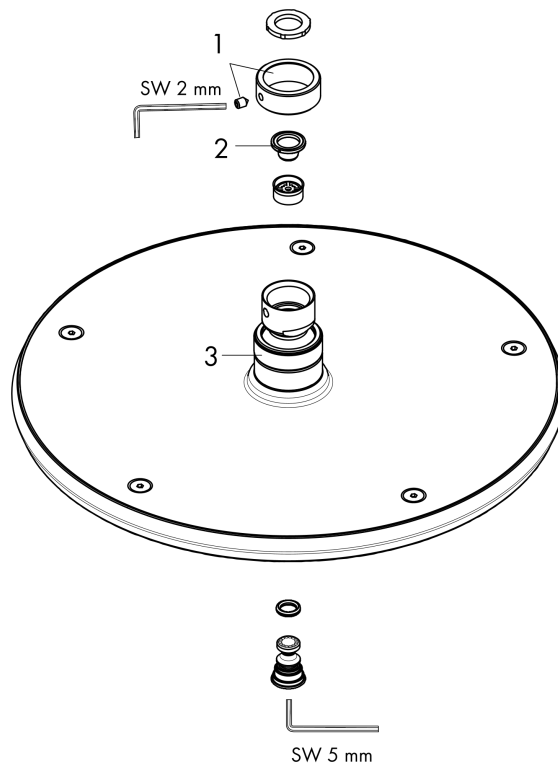

Locarno
Showerhead 240 1-Jet, 2.5 GPM
 Finish: **chrome** Part no. : **04823000**

Description

Features

- Shower head size: 9 1/2"
- Spray modes: PowderRain
- Max. flow: 2.5 GPM (9.5 L/Min)
- Spray face finish: Chrome

Item details

List Price \$ 682.00

Technology

Compliance / Sustainability

Product image

Scale drawing

Locarno
Showerhead 240 1-Jet, 2.5 GPM
 Finish: **chrome** Part no. : **04823000**

Exploded drawing

Year of production: >02/21

Locarno
Showerhead 240 1-Jet, 2.5 GPM
 Finish: **chrome** Part no. : **04823000**

Spare parts list

Year of production: >02/21

Pos.	Description	Part no.	Price	PU
1	lock washer	98942000	-	1
2	filter	92672000	-	1
3	nut	97958000	-	1
a	seal	97606000	-	1
b	lever collar	97536000	-	1