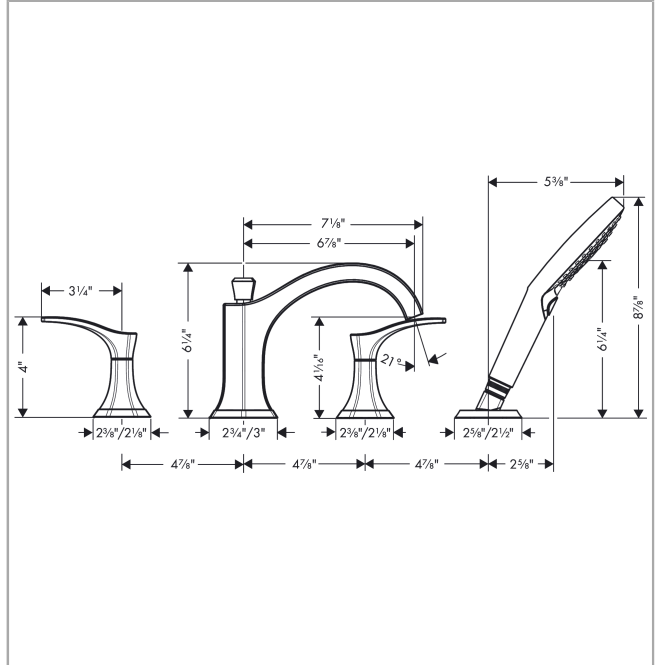

Locarno

4-Hole Roman Tub Set Trim with 1.75 GPM Handshower

Finish: **chrome** Part no. : **04817000**

Description

Features

- Consists of: 4-Hole Roman Tub Set Trim, Handshower, Shower hose, Handshower holder
- Spray type hand shower: PowderRain, Rain, Whirl
- Max. flow: 6.0 GPM (22.7 L/Min)
- Flow rate of hand shower at 3 bar: 1.75 GPM (6.6 L/Min)
- Ceramic valves 90°
- Diverter with automatic resetting
- Integrated double backflow prevention

Item details

List Price \$ 694.00

Compliance / Sustainability

Product image

Scale drawing

Locarno
4-Hole Roman Tub Set Trim with 1.75 GPM Handshower
 Finish: **chrome** Part no. : **04817000**

Exploded drawing

Year of production: >02/21

Locarno

4-Hole Roman Tub Set Trim with 1.75 GPM Handshower

Finish: **chrome** Part no. : **04817000**

Spare parts list

Year of production: >02/21

Pos.	Description	Part no.	Price	PU
1	spout cpl.	93930000	-	1
2	aerator cpl.	93916000	-	1
3	hollow set screw M6x6	97660000	-	1
4	diverter knob	93931000	-	1
5	sleeve	97738000	-	1
6	selector	93932000	-	1
7	handle	93927000	-	1
8	handle fixing set	98932000	-	1
9	escutcheon for handle	93928000	-	1
10	O-ring 48x1,5	92159000	-	1
11	handshower	26036001	-	1
12	filter	92672000	-	1
13	seal	98058000	-	1
14	shower holder	28071000	-	1
15	set of non return valves DW 15	94074000	-	1
16	escutcheon for shower holder	93933000	-	1
17	O-Ring 54x2	92674000	-	1