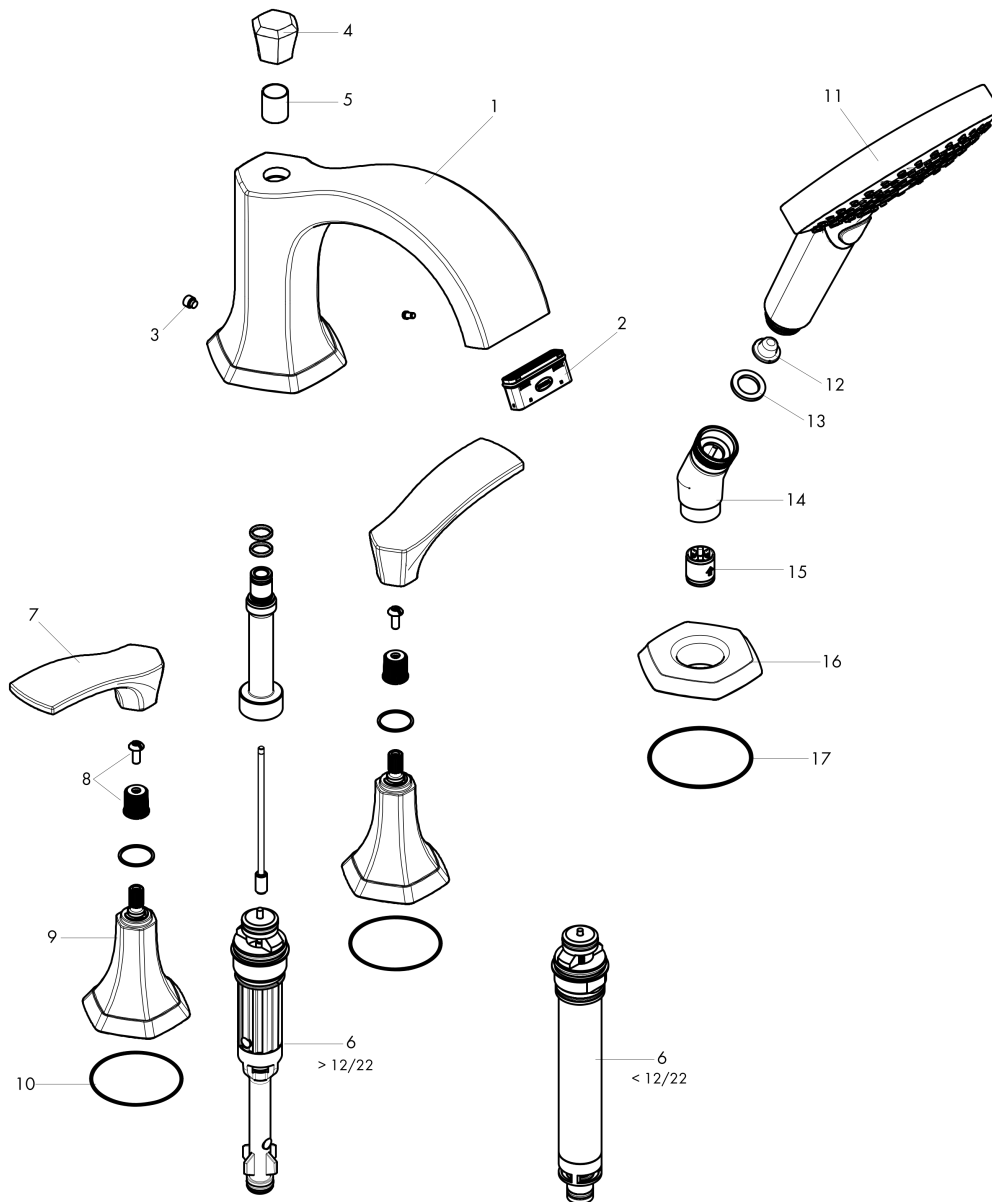

Locarno

4-Hole Roman Tub Set Trim with 1.75 GPM Handshower

Finish: **chrome** Part no. : **04817000**

Description

Features

- Consists of: 4-Hole Roman Tub Set Trim, Handshower, Shower hose, Handshower holder
- Spray type hand shower: PowderRain, Rain, Whirl
- Max. flow: 6.0 GPM (22.7 L/Min)
- Flow rate of hand shower at 3 bar: 1.75 GPM (6.6 L/Min)
- Ceramic valves 90°
- Diverter with automatic resetting
- Integrated double backflow prevention

Item details

List Price \$ 694.00

Compliance / Sustainability

Product image

Scale drawing

Locarno
4-Hole Roman Tub Set Trim with 1.75 GPM Handshower
 Finish: **chrome** Part no. : **04817000**

Exploded drawing

Year of production: >02/21

Locarno

4-Hole Roman Tub Set Trim with 1.75 GPM Handshower

Finish: **chrome** Part no. : **04817000**

Spare parts list

Year of production: >02/21

Pos.	Description	Part no.	Price	PU
1	spout cpl.	93930000	-	1
2	aerator cpl.	93916000	-	1
3	hollow set screw M6x6	97660000	-	1
4	diverter knob	93931000	-	1
5	sleeve	97738000	-	1
6	selector	93932000	-	1
7	handle	93927000	-	1
8	handle fixing set	98932000	-	1
9	escutcheon for handle	93928000	-	1
10	O-ring 48x1,5	92159000	-	1
11	handshower	26036001	-	1
12	filter	92672000	-	1
13	seal	98058000	-	1
14	shower holder	28071000	-	1
15	set of non return valves DW 15	94074000	-	1
16	escutcheon for shower holder	93933000	-	1
17	O-Ring 54x2	92674000	-	1