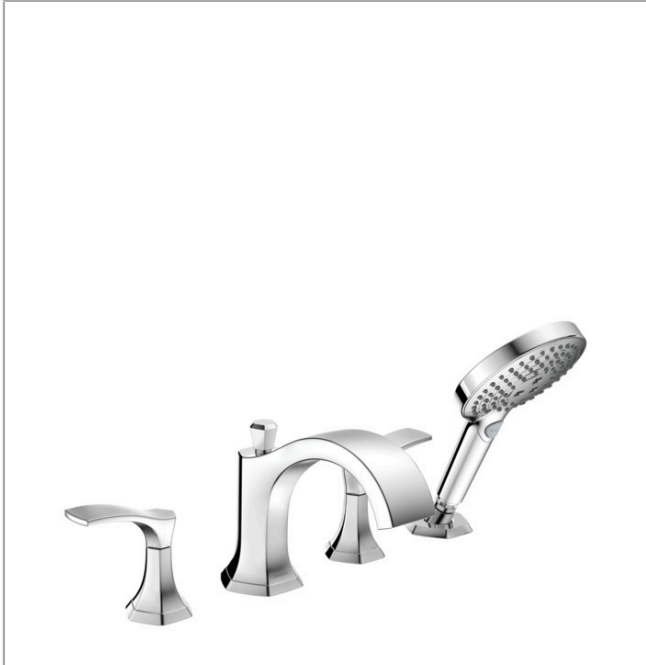

Locarno

4-Hole Roman Tub Set Trim with 1.75 GPM Handshower

Finish: **chrome** Part no. : **04817000**

Description

Features

- Consists of: 4-Hole Roman Tub Set Trim, Handshower, Shower hose, Handshower holder
- Spray type hand shower: PowderRain, Rain, Whirl
- Max. flow: 6.0 GPM (22.7 L/Min)
- Flow rate of hand shower at 3 bar: 1.75 GPM (6.6 L/Min)
- Ceramic valves 90°
- Diverter with automatic resetting
- Integrated double backflow prevention

Item details

List Price \$ 694.00

Compliance / Sustainability

Product image

Scale drawing

Locarno
4-Hole Roman Tub Set Trim with 1.75 GPM Handshower
 Finish: **chrome** Part no. : **04817000**

Exploded drawing

Year of production: >02/21

Locarno

4-Hole Roman Tub Set Trim with 1.75 GPM Handshower

Finish: **chrome** Part no. : **04817000**

Spare parts list

Year of production: >02/21

Pos.	Description	Part no.	Price	PU
1	spout cpl.	93930000	-	1
2	aerator cpl.	93916000	-	1
3	hollow set screw M6x6	97660000	-	1
4	diverter knob	93931000	-	1
5	sleeve	97738000	-	1
6	selector	93932000	-	1
7	handle	93927000	-	1
8	handle fixing set	98932000	-	1
9	escutcheon for handle	93928000	-	1
10	O-ring 48x1,5	92159000	-	1
11	handshower	26036001	-	1
12	filter	92672000	-	1
13	seal	98058000	-	1
14	shower holder	28071000	-	1
15	set of non return valves DW 15	94074000	-	1
16	escutcheon for shower holder	93933000	-	1
17	O-Ring 54x2	92674000	-	1