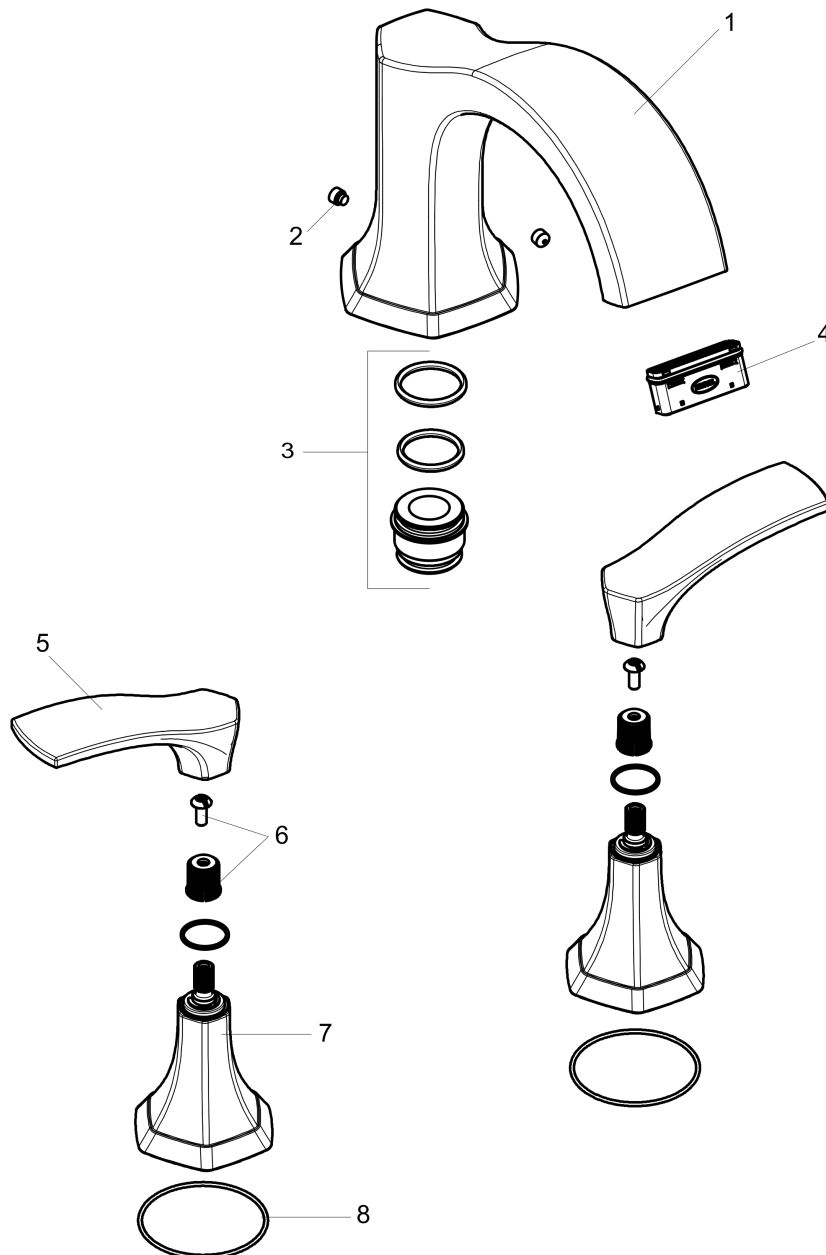

Locarno
3-Hole Roman Tub Set Trim
 Finish: **chrome** Part no. : **04816000**

Description

Features

- Max. flow: 5.8 GPM

Item details

List Price \$ 535.00

Technology

Compliance / Sustainability

Product image

Scale drawing

Locarno
3-Hole Roman Tub Set Trim
 Finish: **chrome** Part no. : **04816000**

Exploded drawing

Year of production: >02/21

Locarno

3-Hole Roman Tub Set Trim

Finish: **chrome** Part no. : **04816000**

Spare parts list

Year of production: >02/21

Pos.	Description	Part no.	Price	PU
1	spout cpl.	93929000	-	1
2	hollow set screw M6x6	97660000	-	1
3	adapter for spout	88512000	-	1
4	aerator cpl.	93916000	-	1
5	handle	93927000	-	1
6	handle fixing set	98932000	-	1
7	escutcheon for handle	93928000	-	1
8	O-ring 48x1,5	92159000	-	1