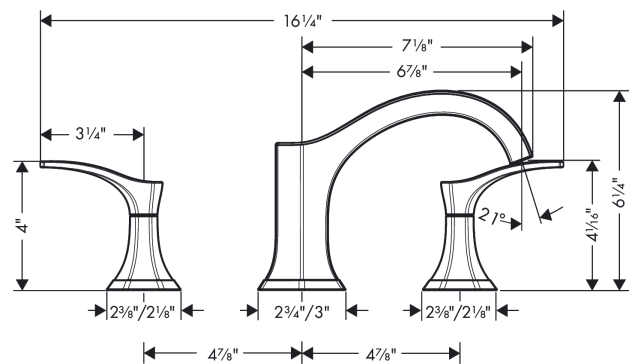

Locarno
3-Hole Roman Tub Set Trim
 Finish: **chrome** Part no. : **04816000**

Description

Features

- Max. flow: 5.8 GPM

Item details

List Price \$ 535.00

Technology

Compliance / Sustainability

Product image

Scale drawing

Locarno
3-Hole Roman Tub Set Trim
 Finish: **chrome** Part no. : **04816000**

Exploded drawing

Year of production: >02/21

Locarno

3-Hole Roman Tub Set Trim

Finish: **chrome** Part no. : **04816000**

Spare parts list

Year of production: >02/21

Pos.	Description	Part no.	Price	PU
1	spout cpl.	93929000	-	1
2	hollow set screw M6x6	97660000	-	1
3	adapter for spout	88512000	-	1
4	aerator cpl.	93916000	-	1
5	handle	93927000	-	1
6	handle fixing set	98932000	-	1
7	escutcheon for handle	93928000	-	1
8	O-ring 48x1,5	92159000	-	1