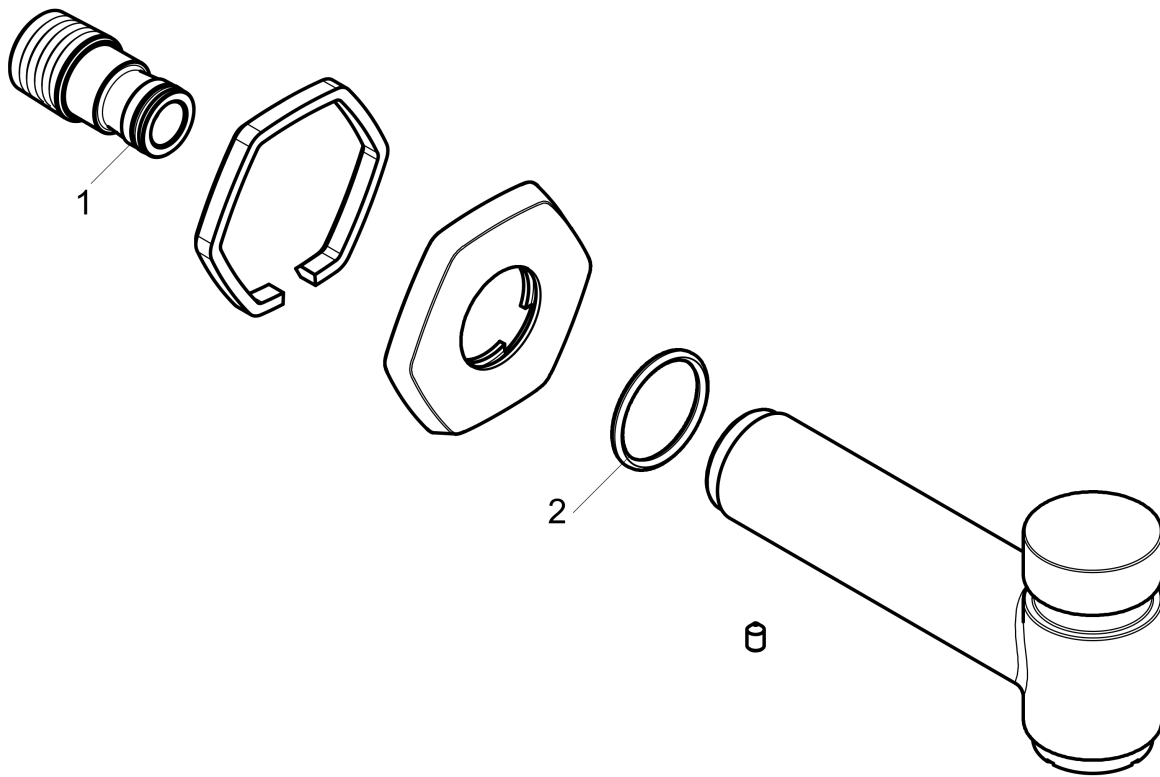

Locarno
Tube Spout with Diverter
 Finish: **chrome** Part no. : **04815000**

Exploded drawing

Year of production: >02/21

Locarno

Tub Spout with Diverter

Finish: **chrome** Part no. : **04815000**

Spare parts list

Year of production: >02/21

Pos.	Description	Part no.	Price	PU
1	O-ring 16x2,5	98134000	-	1
2	O-Ring 32x3	98051000	-	1