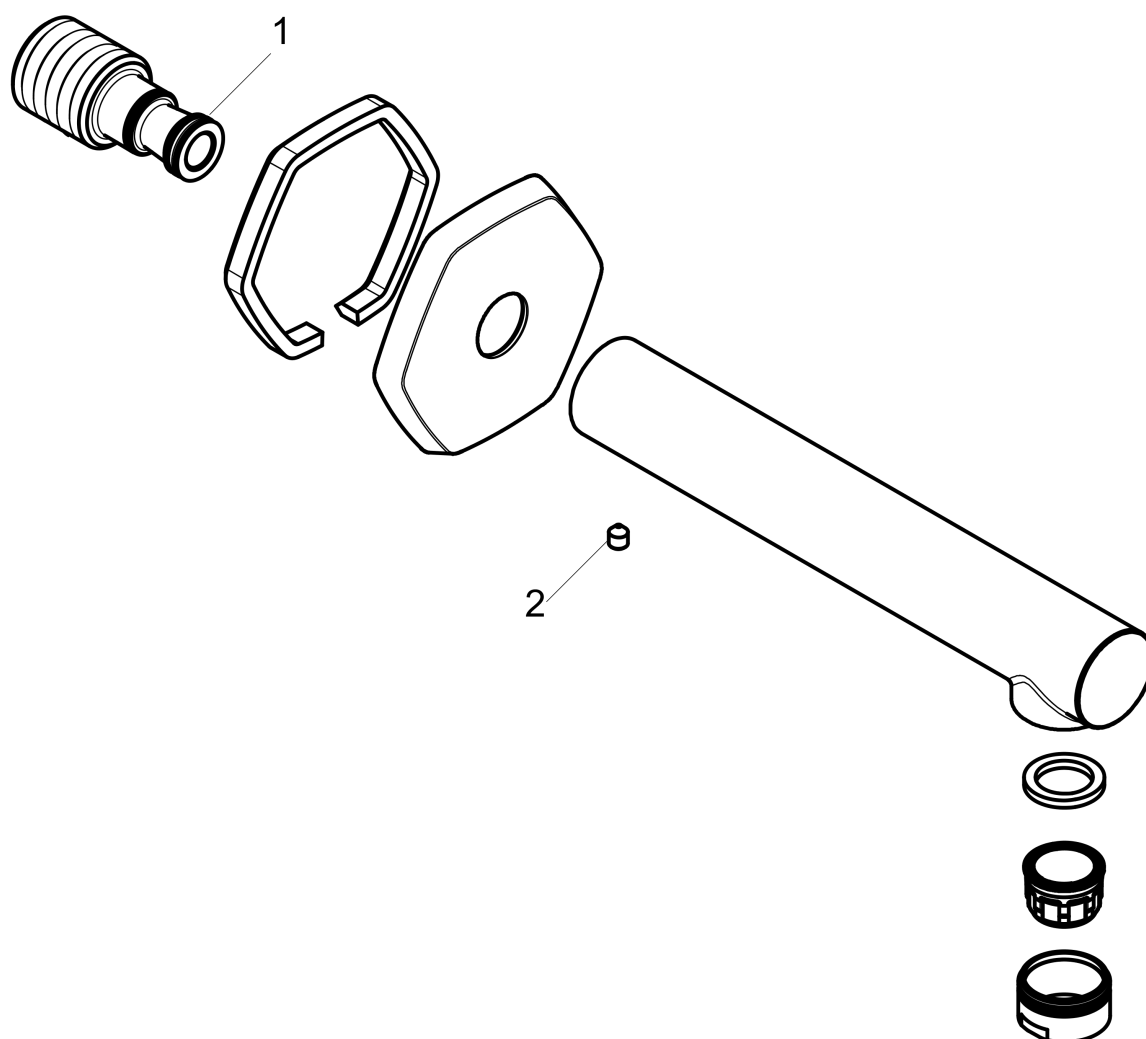

**Locarno  
Tub Spout**

Finish: **chrome** Part no. : **04814000**

**Description**

**Features**

- Solid Brass
- Includes: 1/2" female and 3/4" male adaptor

**Item details**

List Price \$ 205.00

**Compliance / Sustainability**

**Product image**

**Scale drawing**

**Locarno  
Tub Spout**

Finish: **chrome** Part no. : **04814000**

**Exploded drawing**

Year of production: >02/21

**Locarno**  
**Tub Spout**  
 Finish: **chrome**    Part no. : **04814000**

**Spare parts list**

Year of production: >02/21

Pos.	Description	Part no.	Price	PU
1	O-ring 13x2	98128000	-	1
2	hollow set screw M5x8	92851000	-	1