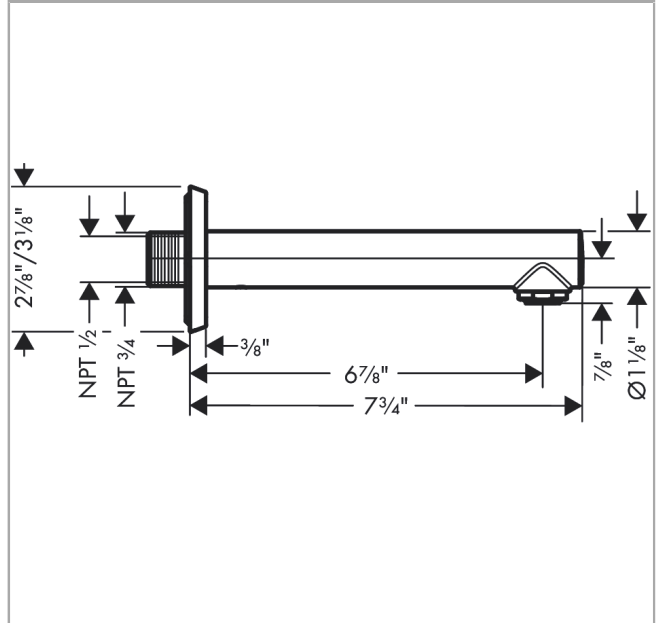

**Locarno  
Tub Spout**

Finish: **chrome** Part no. : **04814000**

**Description**

**Features**

- Solid Brass
- Includes: 1/2" female and 3/4" male adaptor

**Item details**

List Price \$ 205.00

**Compliance / Sustainability**

**Product image**

**Scale drawing**

**Locarno  
Tub Spout**

Finish: **chrome** Part no. : **04814000**

**Exploded drawing**

Year of production: >02/21

**Locarno**  
**Tub Spout**  
 Finish: **chrome**    Part no. : **04814000**

**Spare parts list**

Year of production: >02/21

Pos.	Description	Part no.	Price	PU
1	O-ring 13x2	98128000	-	1
2	hollow set screw M5x8	92851000	-	1