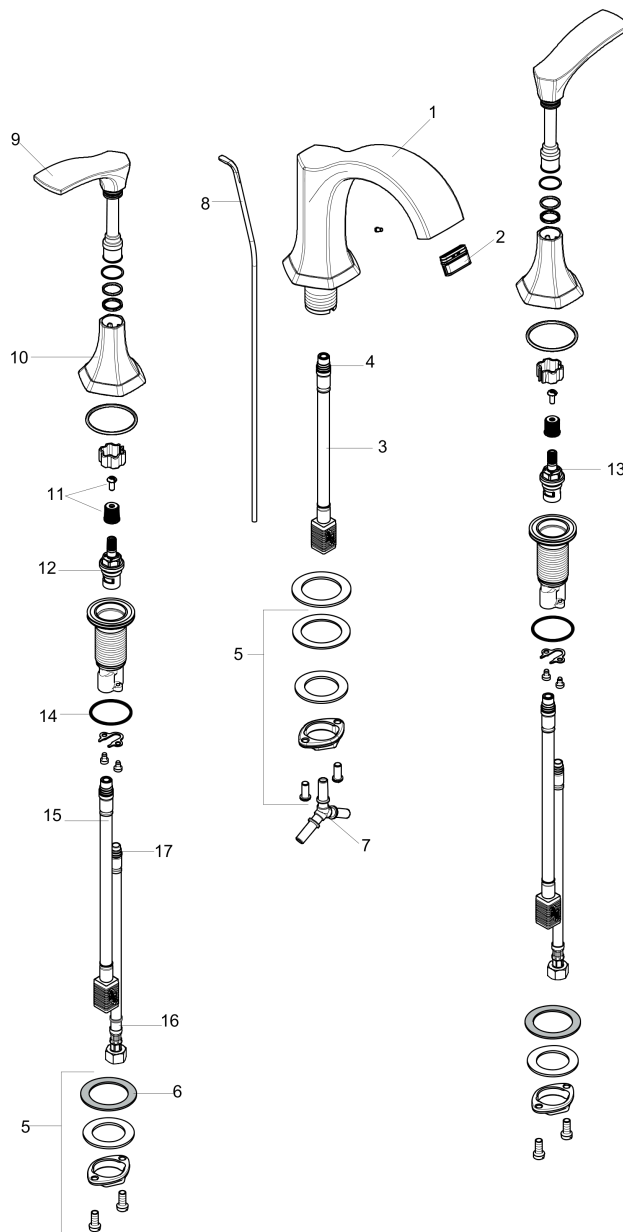

Locarno
Widespread Faucet with Pop-Up Drain, 1.2 GPM
 Finish: **chrome** Part no. : **04813000**

Exploded drawing

Year of production: >02/21

Locarno

Widespread Faucet with Pop-Up Drain, 1.2 GPM

Finish: **chrome** Part no. : **04813000**

Spare parts list

Year of production: >02/21

| Pos. | Description | Part no. | Price | PU |
|------|-----------------------------------|----------|-------|----|
| 1 | spout cpl. | 93924000 | - | 1 |
| 2 | spray former | 93085001 | - | 1 |
| 3 | null | 92913000 | - | 1 |
| 4 | O-ring 8x1,75 | 97827000 | - | 1 |
| 5 | null | 92909000 | - | 1 |
| 6 | lever collar | 97548000 | - | 1 |
| 7 | hose connection angel | 92905000 | - | 1 |
| 8 | pull rod | 96657000 | - | 1 |
| 9 | handle | 93922000 | - | 1 |
| 10 | escutcheon for handle | 93923000 | - | 1 |
| 11 | handle fixing set | 98932000 | - | 1 |
| 12 | shut off unit right closing | 98817001 | - | 1 |
| 13 | shut off unit left closing | 95366001 | - | 1 |
| 14 | null | 92907000 | - | 1 |
| 15 | null | 92914000 | - | 1 |
| 16 | connection hose 18½" M8x0,75 3/8" | 96321001 | - | 1 |
| 17 | O-ring 7x1,5 | 98422000 | - | 1 |
| a | pop up waste | 88509000 | - | 1 |