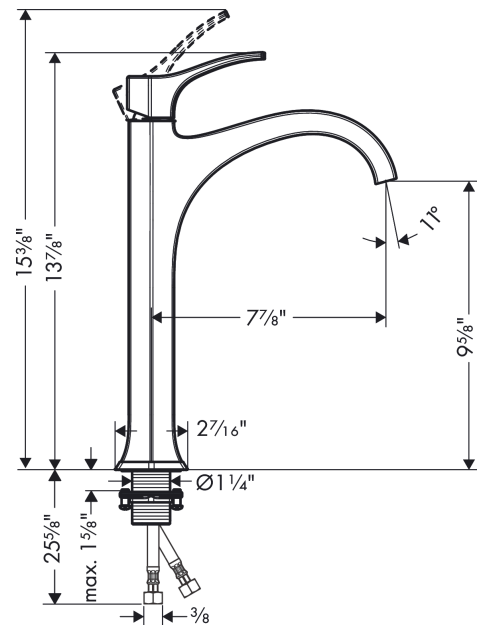

**Locarno**  
**Single-Hole Faucet 210, 1.2 GPM**  
 Finish: **matte black** Part no. : **04811670**

**Description**

**Features**

- Consists of: Single-handle faucet
- Handle variant: Lever
- Spray modes: Laminar spray
- Max. flow: 1.2 GPM (4.5 L/Min)
- Ceramic cartridge

**Item details**

List Price \$ 638.00

**Technology**

**Compliance / Sustainability**

**Product image**

**Scale drawing**

**Locarno**  
**Single-Hole Faucet 210, 1.2 GPM**  
 Finish: **matte black** Part no. : **04811670**

Exploded drawing

Year of production: >02/21

**Locarno**  
**Single-Hole Faucet 210, 1.2 GPM**  
 Finish: **matte black** Part no. : **04811670**

## Spare parts list

Year of production: >02/21

Pos.	Description	Part no.	Price	PU
1	handle	93910670	-	1
2	hollow set screw M6x10 DIN 916	96029000	-	1
3	flange	98863670	-	1
4	nut	98864000	-	1
5	O-ring 23x2	98398000	-	1
6	O-ring 27x1,5	92527000	-	1
7	O-ring 25x1,5	98146000	-	1
8	cartridge, assy	95973001	-	1
9	seal	98865000	-	1
10	adapter for cartridge	98866000	-	1
11	spray former	93085001	-	1
12	fixing set (Ø 32)	13961000	-	1
13	lever collar	97548000	-	1
14	connection hose 35½" M8x0,75 3/8"	96316001	-	1
15	O-ring 7x1,5	98422000	-	1