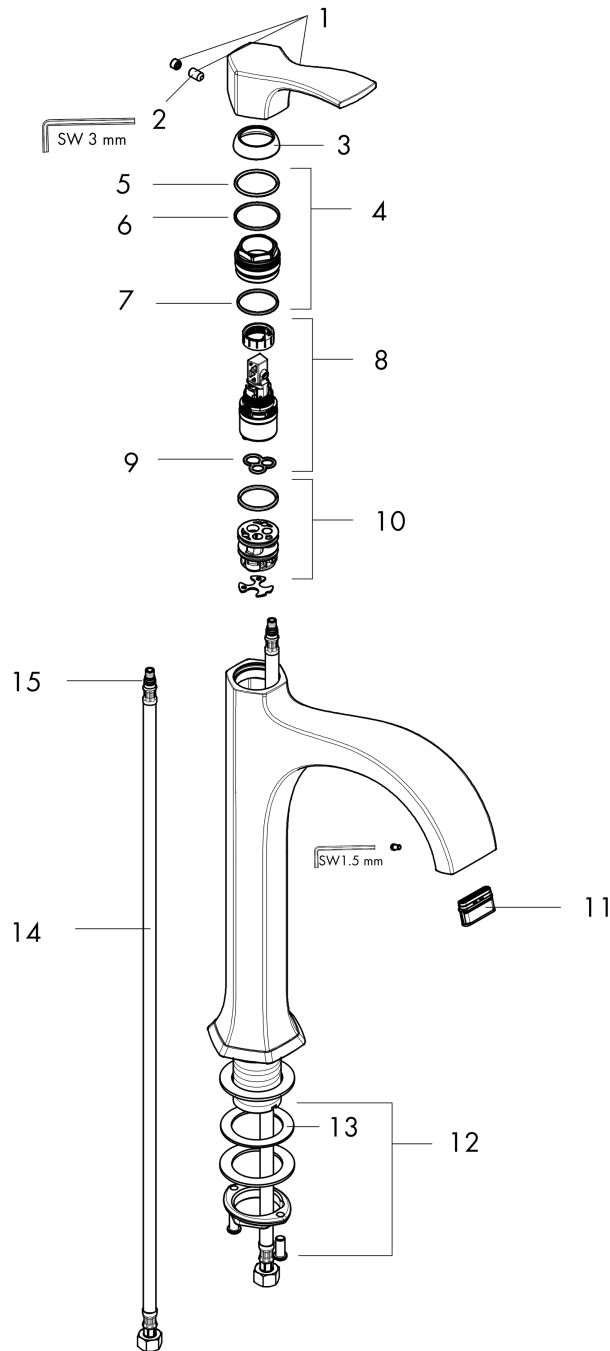

**Locarno**  
**Single-Hole Faucet 210, 1.2 GPM**  
 Finish: **matte black** Part no. : **04811670**

**Description**

**Features**

- Consists of: Single-handle faucet
- Handle variant: Lever
- Spray modes: Laminar spray
- Max. flow: 1.2 GPM (4.5 L/Min)
- Ceramic cartridge

**Item details**

List Price \$ 638.00

**Technology**

**Compliance / Sustainability**

**Product image**

**Scale drawing**

**Locarno**  
**Single-Hole Faucet 210, 1.2 GPM**  
 Finish: **matte black** Part no. : **04811670**

Exploded drawing

Year of production: >02/21

**Locarno**  
**Single-Hole Faucet 210, 1.2 GPM**  
 Finish: **matte black** Part no. : **04811670**

## Spare parts list

Year of production: >02/21

Pos.	Description	Part no.	Price	PU
1	handle	93910670	-	1
2	hollow set screw M6x10 DIN 916	96029000	-	1
3	flange	98863670	-	1
4	nut	98864000	-	1
5	O-ring 23x2	98398000	-	1
6	O-ring 27x1,5	92527000	-	1
7	O-ring 25x1,5	98146000	-	1
8	cartridge, assy	95973001	-	1
9	seal	98865000	-	1
10	adapter for cartridge	98866000	-	1
11	spray former	93085001	-	1
12	fixing set (Ø 32)	13961000	-	1
13	lever collar	97548000	-	1
14	connection hose 35½" M8x0,75 3/8"	96316001	-	1
15	O-ring 7x1,5	98422000	-	1