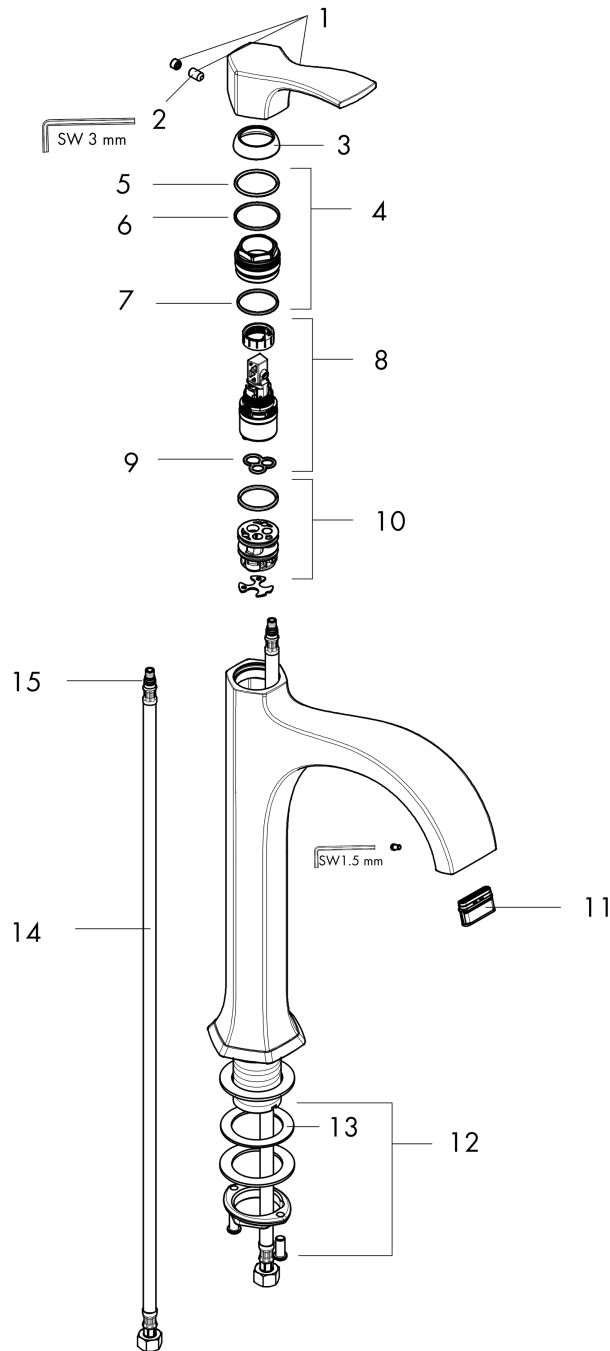

Locarno
Single-Hole Faucet 210, 1.2 GPM
 Finish: **chrome** Part no. : **04811000**

Description

Features

- Consists of: Single-handle faucet
- Handle variant: Lever
- Spray modes: Laminar spray
- Max. flow: 1.2 GPM (4.5 L/Min)
- Ceramic cartridge

Item details

List Price \$ 484.00

Technology

Compliance / Sustainability

Product image

Scale drawing

Locarno
Single-Hole Faucet 210, 1.2 GPM
 Finish: **chrome** Part no. : **04811000**

Exploded drawing

Year of production: >02/21

Locarno
Single-Hole Faucet 210, 1.2 GPM
 Finish: **chrome** Part no. : **04811000**

Spare parts list

Year of production: >02/21

Pos.	Description	Part no.	Price	PU
1	handle	93910000	-	1
2	hollow set screw M6x10 DIN 916	96029000	-	1
3	flange	98863000	-	1
4	nut	98864000	-	1
5	O-ring 23x2	98398000	-	1
6	O-ring 27x1,5	92527000	-	1
7	O-ring 25x1,5	98146000	-	1
8	cartridge, assy	95973001	-	1
9	seal	98865000	-	1
10	adapter for cartridge	98866000	-	1
11	spray former	93085001	-	1
12	fixing set (Ø 32)	13961000	-	1
13	lever collar	97548000	-	1
14	connection hose 35½" M8x0,75 3/8"	96316001	-	1
15	O-ring 7x1,5	98422000	-	1