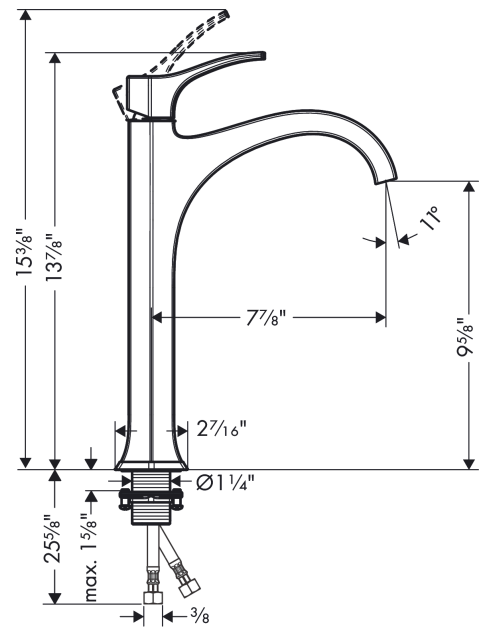

Locarno
Single-Hole Faucet 210, 1.2 GPM
 Finish: **chrome** Part no. : **04811000**

Description

Features

- Consists of: Single-handle faucet
- Handle variant: Lever
- Spray modes: Laminar spray
- Max. flow: 1.2 GPM (4.5 L/Min)
- Ceramic cartridge

Item details

List Price \$ 484.00

Technology

Compliance / Sustainability

Product image

Scale drawing

Locarno
Single-Hole Faucet 210, 1.2 GPM
 Finish: **chrome** Part no. : **04811000**

Exploded drawing

Year of production: >02/21

Locarno
Single-Hole Faucet 210, 1.2 GPM
 Finish: **chrome** Part no. : **04811000**

Spare parts list

Year of production: >02/21

Pos.	Description	Part no.	Price	PU
1	handle	93910000	-	1
2	hollow set screw M6x10 DIN 916	96029000	-	1
3	flange	98863000	-	1
4	nut	98864000	-	1
5	O-ring 23x2	98398000	-	1
6	O-ring 27x1,5	92527000	-	1
7	O-ring 25x1,5	98146000	-	1
8	cartridge, assy	95973001	-	1
9	seal	98865000	-	1
10	adapter for cartridge	98866000	-	1
11	spray former	93085001	-	1
12	fixing set (Ø 32)	13961000	-	1
13	lever collar	97548000	-	1
14	connection hose 35½" M8x0,75 3/8"	96316001	-	1
15	O-ring 7x1,5	98422000	-	1