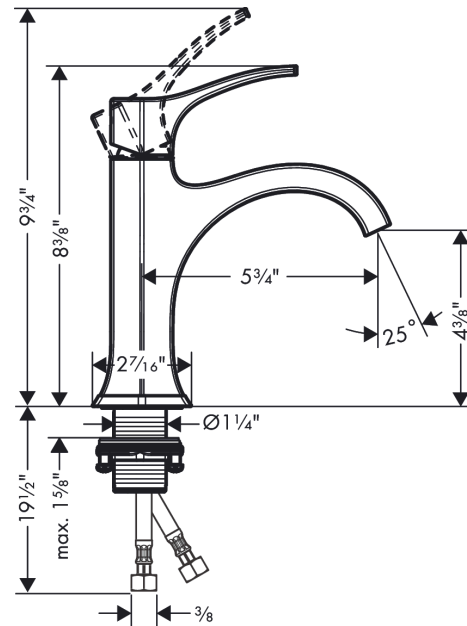

Locarno
Single-Hole Faucet 110 with Pop-Up Drain, 1.2 GPM
 Finish: **chrome** Part no. : **04810000**

Description

Features

- Consists of: Single-handle faucet, Pop-up assembly
- Handle variant: Lever
- Spray modes: Laminar spray
- Max. flow: 1.2 GPM (4.5 L/Min)
- Ceramic cartridge
- Includes pop-up drain

Item details

List Price \$ 409.00

Technology

Compliance / Sustainability

Product image

Scale drawing

Locarno
Single-Hole Faucet 110 with Pop-Up Drain, 1.2 GPM
 Finish: **chrome** Part no. : **04810000**

Exploded drawing

Year of production: >02/21

Locarno
Single-Hole Faucet 110 with Pop-Up Drain, 1.2 GPM
 Finish: **chrome** Part no. : **04810000**

Spare parts list

Year of production: >02/21

Pos.	Description	Part no.	Price	PU
1	handle	93910000	-	1
2	hollow set screw M6x10 DIN 916	96029000	-	1
3	flange	98863000	-	1
4	nut	98864000	-	1
5	O-ring 23x2	98398000	-	1
6	O-ring 27x1,5	92527000	-	1
7	O-ring 25x1,5	98146000	-	1
8	cartridge, assy	95973001	-	1
9	seal	98865000	-	1
10	adapter for cartridge	98866000	-	1
11	spray former	93085001	-	1
12	fixing set (Ø 32)	13961000	-	1
13	lever collar	97548000	-	1
14	pull rod	96657000	-	1
15	connection hose 23½" M8x0,75 3/8"	98600001	-	1
16	O-ring 7x1,5	98422000	-	1