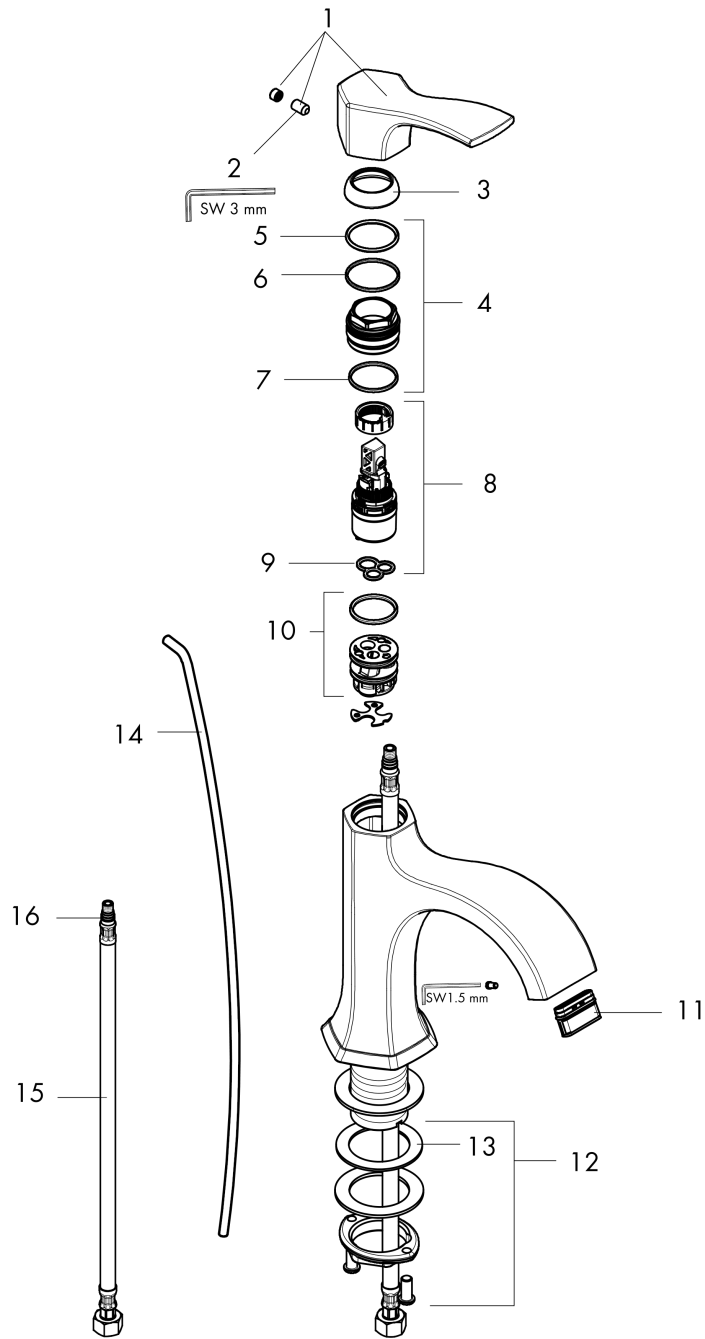

Locarno
Single-Hole Faucet 110 with Pop-Up Drain, 1.2 GPM
 Finish: **chrome** Part no. : **04810000**

Description

Features

- Consists of: Single-handle faucet, Pop-up assembly
- Handle variant: Lever
- Spray modes: Laminar spray
- Max. flow: 1.2 GPM (4.5 L/Min)
- Ceramic cartridge
- Includes pop-up drain

Item details

List Price \$ 409.00

Technology

Compliance / Sustainability

Product image

Scale drawing

Locarno
Single-Hole Faucet 110 with Pop-Up Drain, 1.2 GPM
 Finish: **chrome** Part no. : **04810000**

Exploded drawing

Year of production: >02/21

Locarno
Single-Hole Faucet 110 with Pop-Up Drain, 1.2 GPM
 Finish: **chrome** Part no. : **04810000**

Spare parts list

Year of production: >02/21

Pos.	Description	Part no.	Price	PU
1	handle	93910000	-	1
2	hollow set screw M6x10 DIN 916	96029000	-	1
3	flange	98863000	-	1
4	nut	98864000	-	1
5	O-ring 23x2	98398000	-	1
6	O-ring 27x1,5	92527000	-	1
7	O-ring 25x1,5	98146000	-	1
8	cartridge, assy	95973001	-	1
9	seal	98865000	-	1
10	adapter for cartridge	98866000	-	1
11	spray former	93085001	-	1
12	fixing set (Ø 32)	13961000	-	1
13	lever collar	97548000	-	1
14	pull rod	96657000	-	1
15	connection hose 23½" M8x0,75 3/8"	98600001	-	1
16	O-ring 7x1,5	98422000	-	1