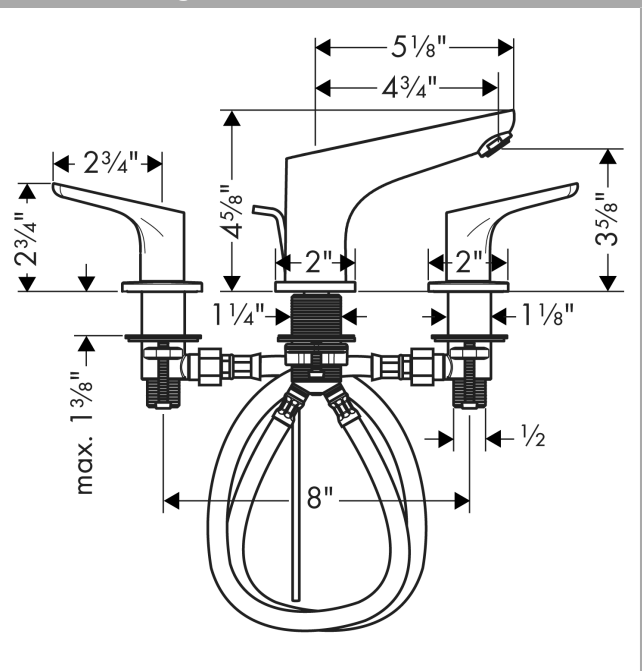

Focus

Widespread Faucet 100 with Pop-Up Drain, 1.0 GPM

Finish: **chrome** Part no. : **04809000**

Description

Features

- Consists of: 3-hole basin mixer, Pop-up assembly
- Handle variant: Lever
- Spray modes: aerated spray
- Max. flow: 1.0 GPM (3.8 L/Min)
- Ceramic valves hot/cold 90°
- Includes pop-up drain

Item details

List Price \$ 355.00

Technology

Compliance / Sustainability

Product image

Scale drawing

Focus

Widespread Faucet 100 with Pop-Up Drain, 1.0 GPM

Finish: **chrome** Part no. : **04809000**

Exploded drawing

Year of production: >02/19

Focus

Widespread Faucet 100 with Pop-Up Drain, 1.0 GPM

Finish: **chrome** Part no. : **04809000**

Spare parts list

Year of production: >02/19

Pos.	Description	Part no.	Price	PU
1	aerator M24x1	93503000	-	1
2	escutcheon for spout	97505000	-	1
3	O-ring 11x2	98127000	-	1
4	fixing set (Ø 32)	13961000	-	1
5	connection hose 17½" M10x1 3/8"	94071001	-	1
6	shut off unit right closing	94009000	-	1
7	shut off unit left closing	94008000	-	1
8	handle	95930001	-	1
9	pull rod	96657000	-	1
a	pop up waste	88509000	-	1