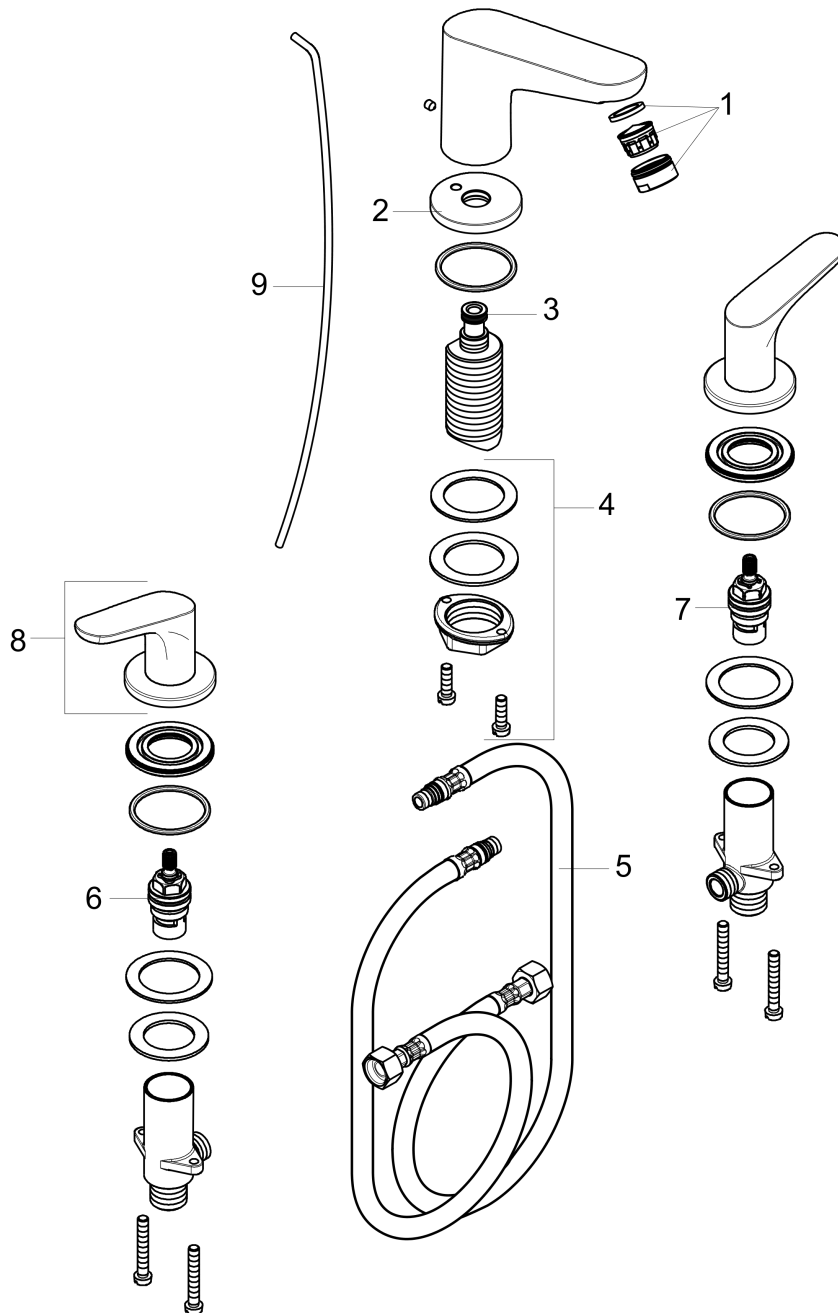

Focus

Widespread Faucet 100 with Pop-Up Drain, 1.0 GPM

Finish: **chrome** Part no. : **04809000**

Description

Features

- Consists of: 3-hole basin mixer, Pop-up assembly
- Handle variant: Lever
- Spray modes: aerated spray
- Max. flow: 1.0 GPM (3.8 L/Min)
- Ceramic valves hot/cold 90°
- Includes pop-up drain

Item details

List Price \$ 355.00

Technology

Compliance / Sustainability

Product image

Scale drawing

Focus

Widespread Faucet 100 with Pop-Up Drain, 1.0 GPM

Finish: **chrome** Part no. : **04809000**

Exploded drawing

Year of production: >02/19

Focus

Widespread Faucet 100 with Pop-Up Drain, 1.0 GPM

Finish: **chrome** Part no. : **04809000**

Spare parts list

Year of production: >02/19

Pos.	Description	Part no.	Price	PU
1	aerator M24x1	93503000	-	1
2	escutcheon for spout	97505000	-	1
3	O-ring 11x2	98127000	-	1
4	fixing set (Ø 32)	13961000	-	1
5	connection hose 17½" M10x1 3/8"	94071001	-	1
6	shut off unit right closing	94009000	-	1
7	shut off unit left closing	94008000	-	1
8	handle	95930001	-	1
9	pull rod	96657000	-	1
a	pop up waste	88509000	-	1