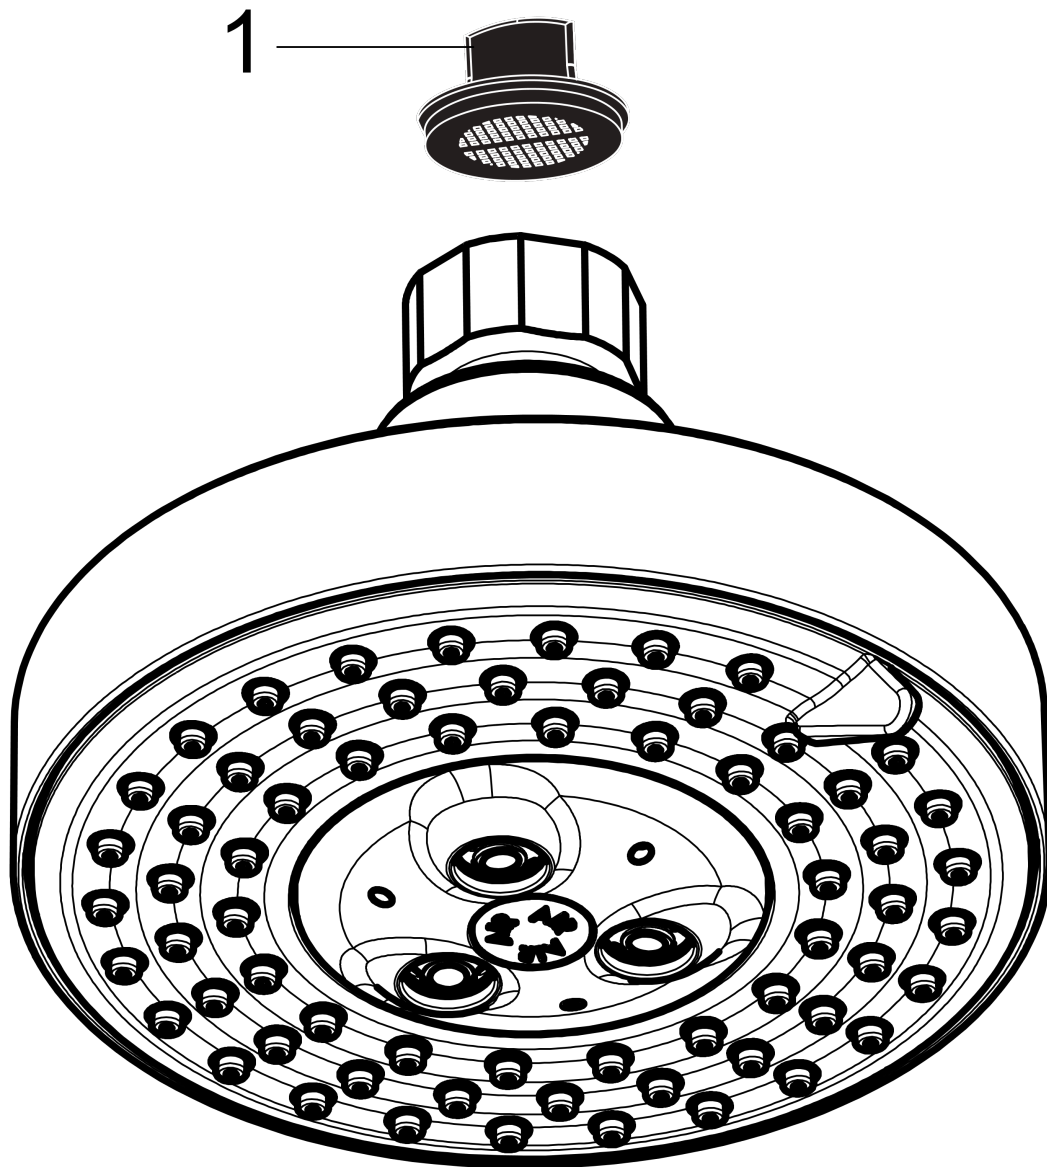

Raindance S
Showerhead 150 3-Jet, 1.75 GPM
 Finish: **chrome** Part no. : **04800000**

Description

Features

- Shower head size: 5.9"
- Spray modes: RainAir, BalanceAir, Whirl
- Max. flow: 1.75 GPM (6.6 L/Min)
- 86 spray channels
- Spray face finish: grey
- EcoAir Technology

Item details

List Price \$ 306.00

Technology

Compliance / Sustainability

Product image

Scale drawing

Raindance S
Showerhead 150 3-Jet, 1.75 GPM
Finish: **chrome** Part no. : **04800000**

Exploded drawing

Year of production: >05/19

Raindance S
Showerhead 150 3-Jet, 1.75 GPM
 Finish: **chrome** Part no. : **04800000**

Spare parts list

Year of production: >**05/19**

Pos.	Description	Part no.	Price	PU
1	filter packing	88649000	-	1