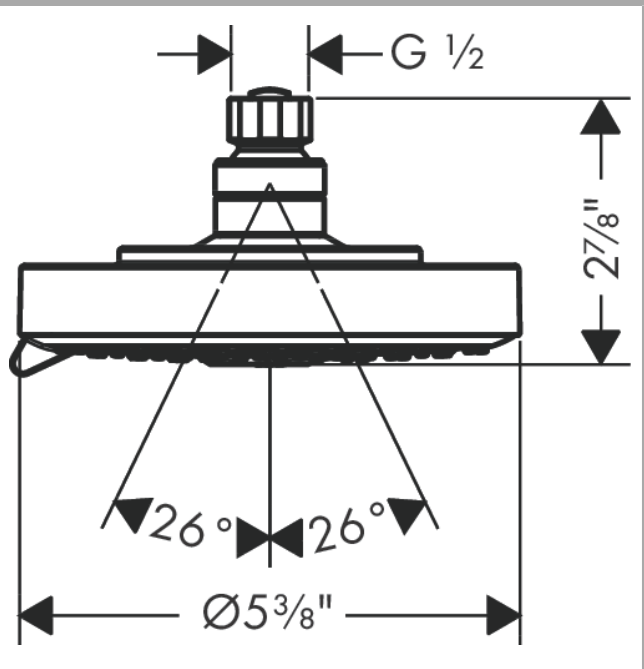

Raindance S
Showerhead 150 3-Jet, 1.75 GPM
 Finish: **chrome** Part no. : **04800000**

Description

Features

- Shower head size: 5.9"
- Spray modes: RainAir, BalanceAir, Whirl
- Max. flow: 1.75 GPM (6.6 L/Min)
- 86 spray channels
- Spray face finish: grey
- EcoAir Technology

Item details

List Price \$ 306.00

Technology

Compliance / Sustainability

Product image

Scale drawing

Raindance S
Showerhead 150 3-Jet, 1.75 GPM
Finish: **chrome** Part no. : **04800000**

Exploded drawing

Year of production: >05/19

Raindance S
Showerhead 150 3-Jet, 1.75 GPM
 Finish: **chrome** Part no. : **04800000**

Spare parts list

Year of production: >**05/19**

Pos.	Description	Part no.	Price	PU
1	filter packing	88649000	-	1