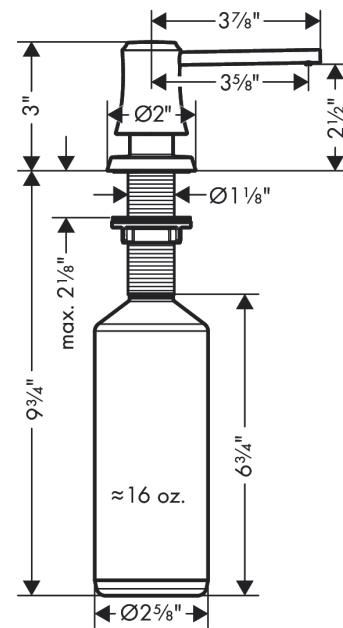

Joleena
Soap Dispenser
 Finish: **Steel Optic** Part no. : **04796800**

Description

Features

- Durable metal construction
- Bottle capacity 16 oz

Item details

List Price \$ 79.00

Compliance / Sustainability

Product image

Scale drawing

Joleena
Soap Dispenser
 Finish: **Steel Optic**

Part no. : **04796800**

Exploded drawing

Year of production: >09/19

Joleena
Soap Dispenser
 Finish: **Steel Optic** Part no. : **04796800**

Spare parts list

Year of production: >09/19

Pos.	Description	Part no.	Price	PU
1	pump	93535800	-	1
2	escutcheon	93285800	-	1
3	bottle for lotion dispenser	93278000	-	1