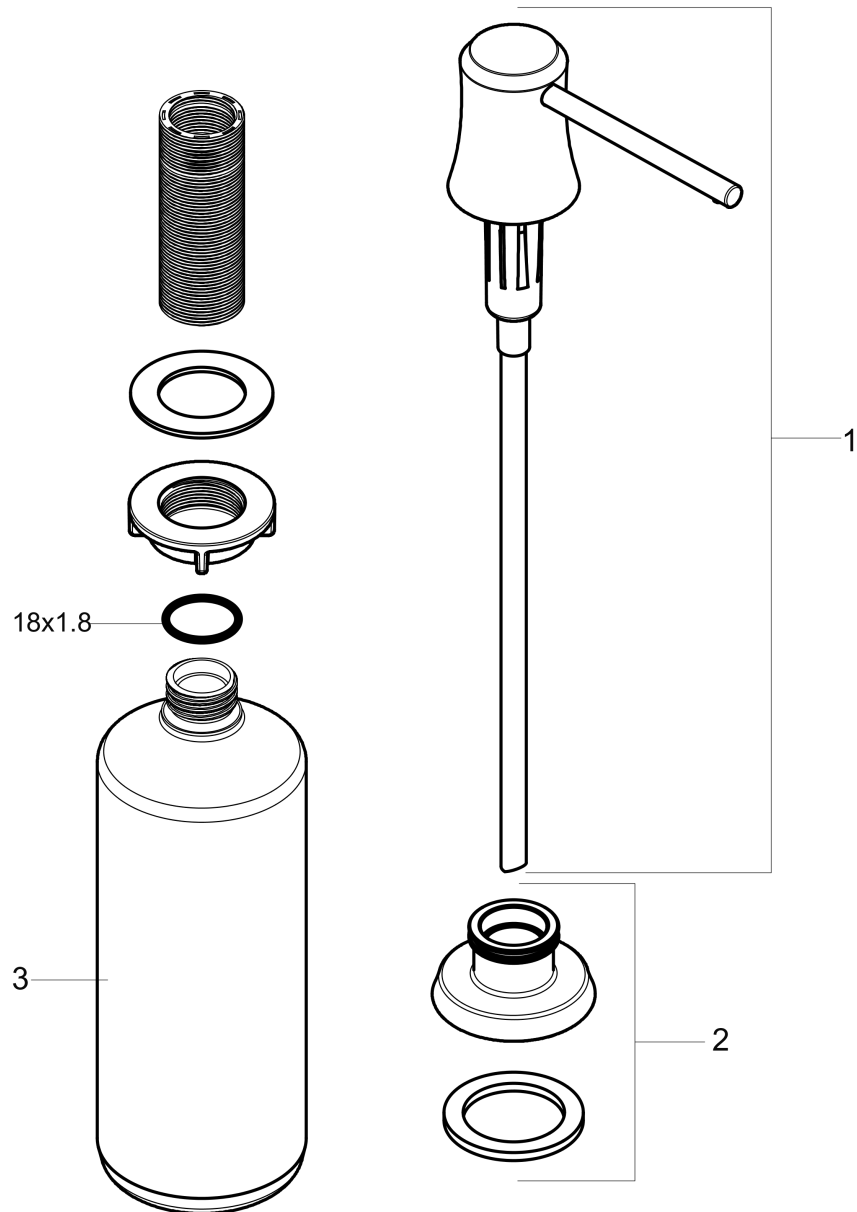

Joleena
Soap Dispenser
 Finish: **Steel Optic** Part no. : **04796800**

Description

Features

- Durable metal construction
- Bottle capacity 16 oz

Item details

List Price \$ 79.00

Compliance / Sustainability

Product image

Scale drawing

Joleena
Soap Dispenser
 Finish: **Steel Optic**

Part no. : **04796800**

Exploded drawing

Year of production: >09/19

Joleena
Soap Dispenser
 Finish: **Steel Optic** Part no. : **04796800**

Spare parts list

Year of production: >09/19

Pos.	Description	Part no.	Price	PU
1	pump	93535800	-	1
2	escutcheon	93285800	-	1
3	bottle for lotion dispenser	93278000	-	1