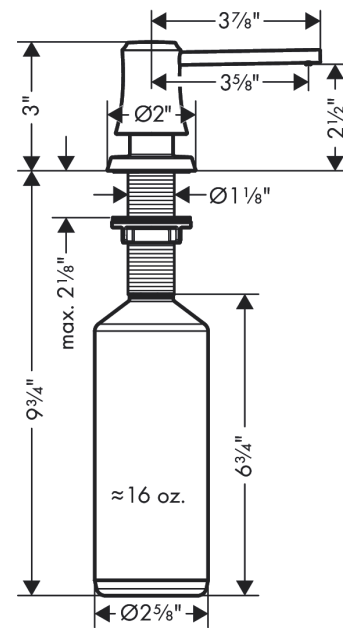

**Joleena
Soap Dispenser**

Finish: **chrome** Part no. : **04796000**

Description

Features

- Durable metal construction
- Bottle capacity 16 oz

Item details

List Price \$ 59.00

Compliance / Sustainability

Product image

Scale drawing

**Joleena
Soap Dispenser**

Finish: **chrome** Part no. : **04796000**

Exploded drawing

Year of production: >09/19

**Joleena
Soap Dispenser**

Finish: **chrome** Part no. : **04796000**

Spare parts list

Year of production: >09/19

| Pos. | Description | Part no. | Price | PU |
|------|-----------------------------|----------|-------|----|
| 1 | pump | 93535000 | - | 1 |
| 2 | escutcheon | 93285000 | - | 1 |
| 3 | bottle for lotion dispenser | 93278000 | - | 1 |