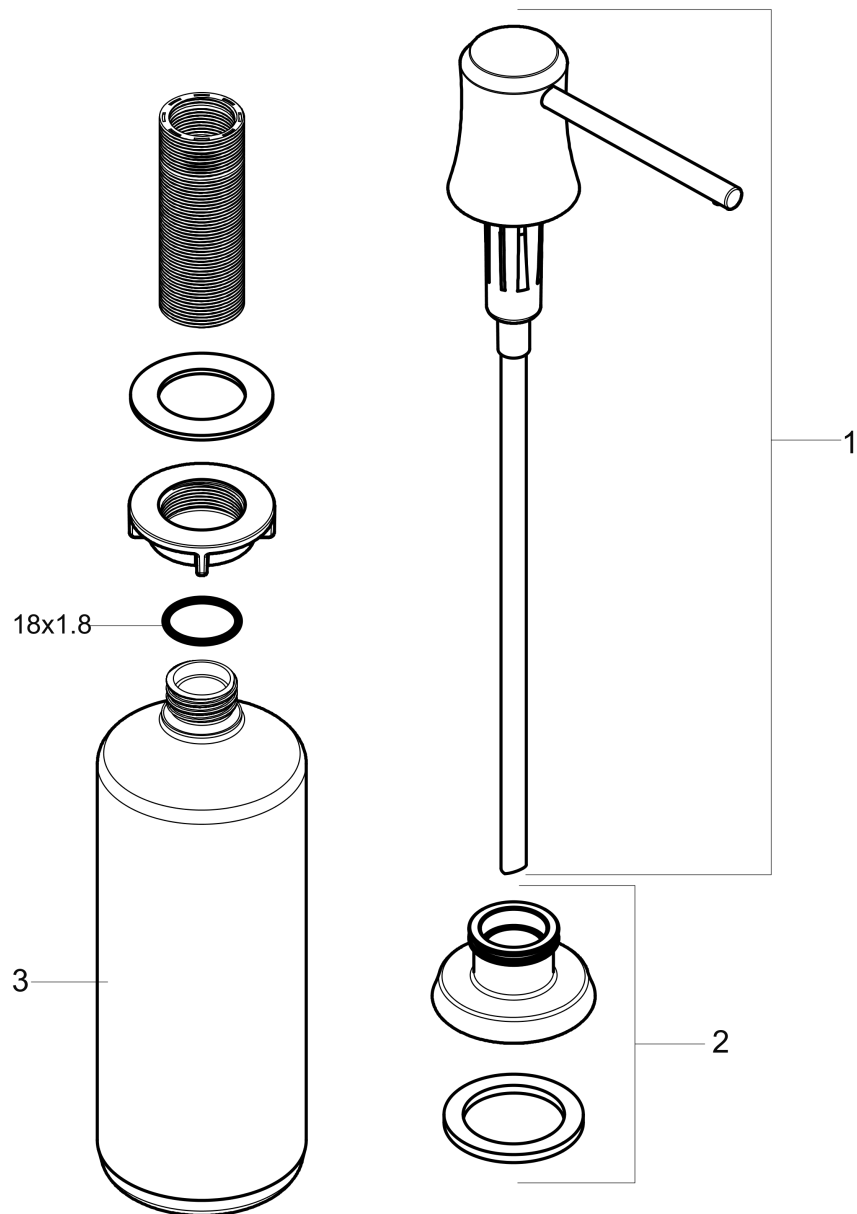

**Joleena
Soap Dispenser**

Finish: **chrome** Part no. : **04796000**

Description

Features

- Durable metal construction
- Bottle capacity 16 oz

Item details

List Price \$ 59.00

Compliance / Sustainability

Product image

Scale drawing

**Joleena
Soap Dispenser**

Finish: **chrome** Part no. : **04796000**

Exploded drawing

Year of production: >09/19

**Joleena
Soap Dispenser**

Finish: **chrome** Part no. : **04796000**

Spare parts list

Year of production: >09/19

| Pos. | Description | Part no. | Price | PU |
|------|-----------------------------|----------|-------|----|
| 1 | pump | 93535000 | - | 1 |
| 2 | escutcheon | 93285000 | - | 1 |
| 3 | bottle for lotion dispenser | 93278000 | - | 1 |