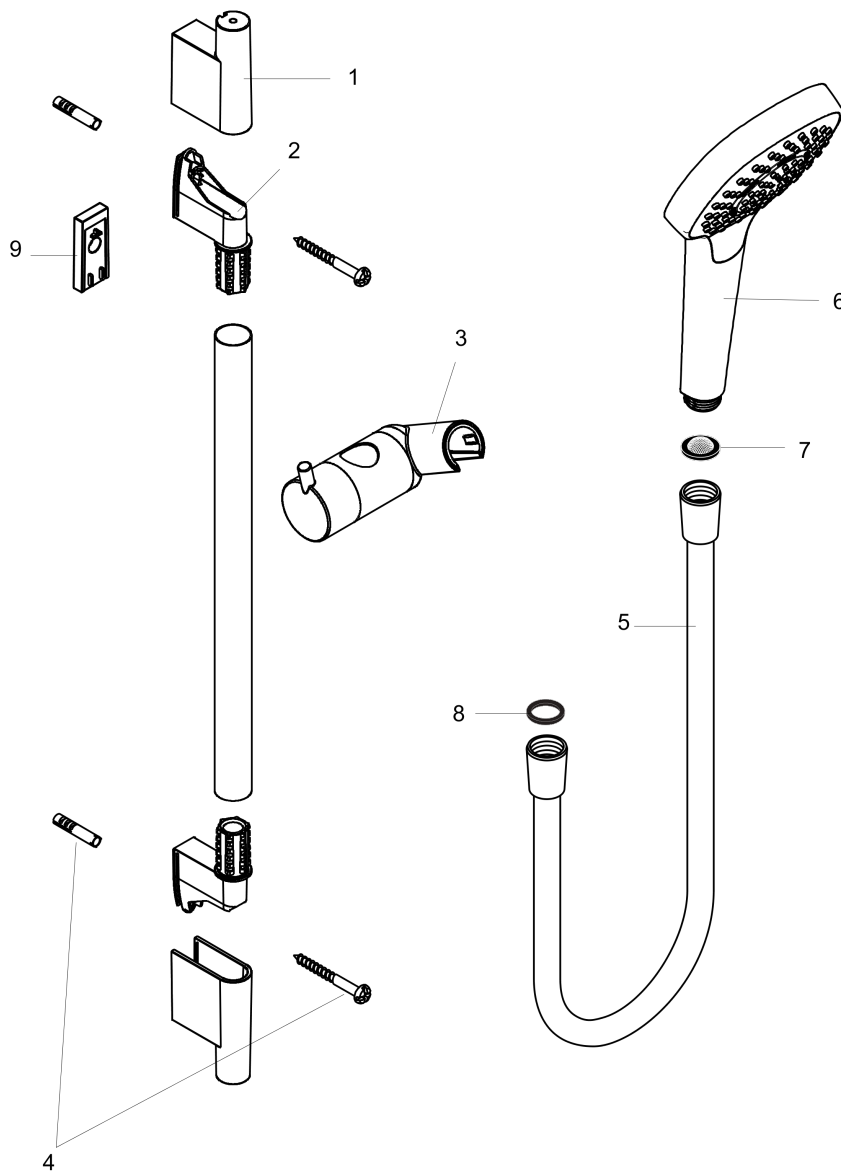

### Features

- Consists of: Handshower, Wallbar, Handshower hose, Slider, Shower hose, Wallbar
- Spray modes: SoftRain, IntenseRain, Pulsating Massage
- Select button for comfortable alternation of spray modes
- Angle-adjustable holder pivots left and right, slides easily and locks in place
- Max. flow: 1.75 GPM (6.6 L/Min)
- Wall mounted: Fastens with screws
- Profile stand pipe: round
- Stand pipe: 28 1/4"
- Shower bar diameter: 7/8"
- Pivot connector prevents hose from tangling

## Product image

## Scale drawing

**Croma Select E**  
**Wallbar Set 110 3-Jet 24", 1.75 GPM**  
 Finish: **chrome** Part no. : **04790000**

Exploded drawing

Year of production: >08/18

**Croma Select E**  
**Wallbar Set 110 3-Jet 24", 1.75 GPM**  
 Finish: **chrome** Part no. : **04790000**

## Spare parts list

Year of production: >08/18

Pos.	Description	Part no.	Price	PU
1	cover	97709000	-	1
2	wall support	96275000	-	1
3	support, assy	97651000	-	1
4	mounting set	96179000	-	1
5	shower hose 1,60 m	28276003	-	1
6	handshower	04723400	-	1
7	filter packing	94246000	-	1
8	seal	98058000	-	1
9	tile-matching-disk 7 mm	97450000	-	1