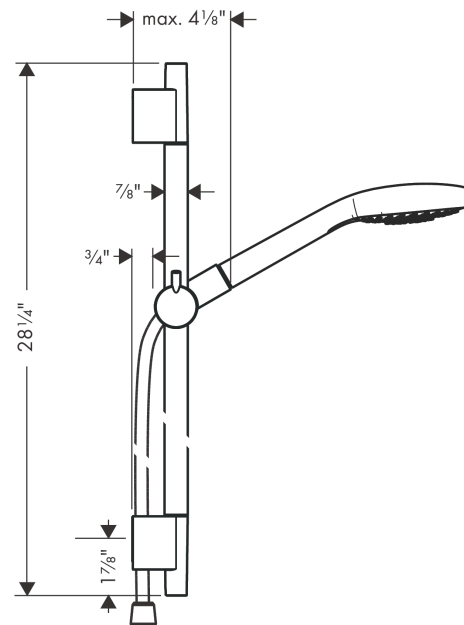

### Features

- Consists of: Handshower, Wallbar, Handshower hose, Slider, Shower hose, Wallbar
- Spray modes: SoftRain, IntenseRain, Pulsating Massage
- Select button for comfortable alternation of spray modes
- Angle-adjustable holder pivots left and right, slides easily and locks in place
- Max. flow: 1.75 GPM (6.6 L/Min)
- Wall mounted: Fastens with screws
- Profile stand pipe: round
- Stand pipe: 28 1/4"
- Shower bar diameter: 7/8"
- Pivot connector prevents hose from tangling

## Technology

## Scale drawing

**Croma Select E**  
**Wallbar Set 110 3-Jet 24", 1.75 GPM**  
 Finish: **chrome** Part no. : **04790000**

Exploded drawing

Year of production: >08/18

**Croma Select E**  
**Wallbar Set 110 3-Jet 24", 1.75 GPM**  
 Finish: **chrome** Part no. : **04790000**