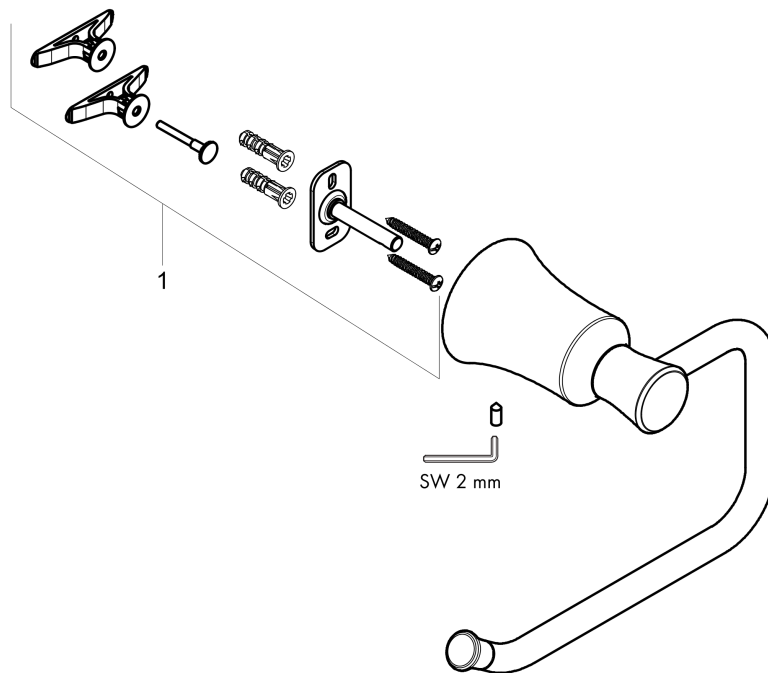

Joleena
Toilet Paper Holder
 Finish: **chrome** Part no. : **04787000**

Description

Features

- Wall-mounted
- Metal
- Metal holder
- With mounting material
- Concealed fastening

Item details

List Price \$ 74.00

Compliance / Sustainability

Product image

Scale drawing

Joleena
Toilet Paper Holder
 Finish: **chrome** Part no. : **04787000**

Exploded drawing

Year of production: >09/19

Joleena

Toilet Paper Holder

Finish: **chrome** Part no. : **04787000**

Spare parts list

Year of production: >09/19

Pos.	Description	Part no.	Price	PU
1	support element	93551000	-	1