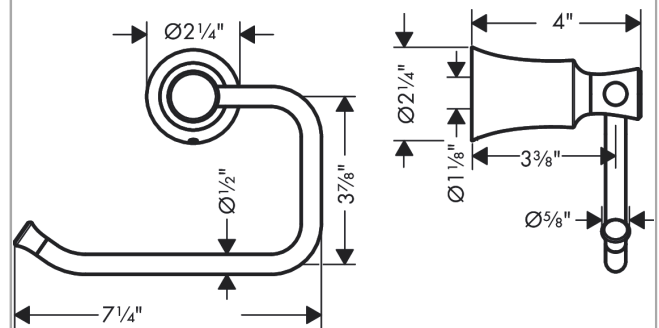

Joleena
Toilet Paper Holder
 Finish: **chrome** Part no. : **04787000**

Description

Features

- Wall-mounted
- Metal
- Metal holder
- With mounting material
- Concealed fastening

Item details

List Price \$ 74.00

Compliance / Sustainability

Product image

Scale drawing

Joleena
Toilet Paper Holder
 Finish: **chrome** Part no. : **04787000**

Exploded drawing

Year of production: >09/19

Joleena

Toilet Paper Holder

Finish: **chrome** Part no. : **04787000**

Spare parts list

Year of production: >09/19

Pos.	Description	Part no.	Price	PU
1	support element	93551000	-	1