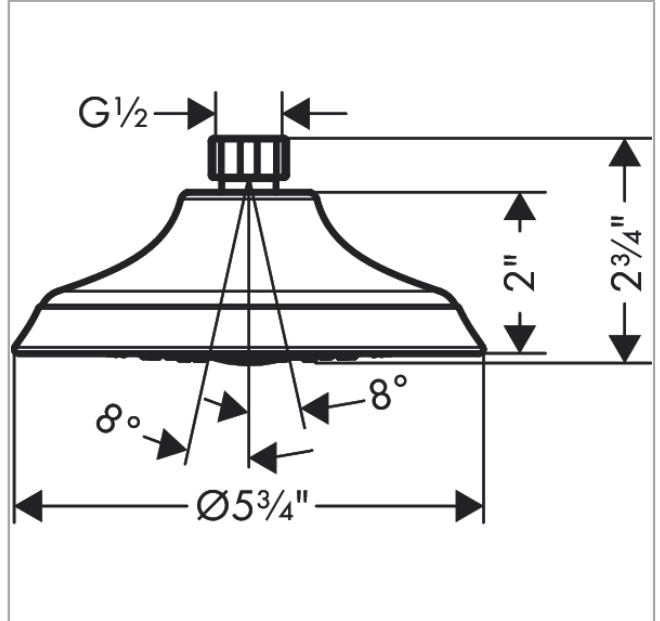

Joleena
Showerhead 150 1-Jet, 1.5 GPM
 Finish: **chrome** Part no. : **04781000**

Description

Features

- Shower head size: 5.9"
- Spray modes: Rain
- Max. flow: 1.5 GPM (5.7 L/Min)
- 45 spray channels
- Spray face finish: Fully-finished matching spray face

Item details

List Price \$ 95.00

Technology

Compliance / Sustainability

Product image

Scale drawing

Joleena
Showerhead 150 1-Jet, 1.5 GPM
Finish: **chrome** Part no. : **04781000**

Exploded drawing

Year of production: >11/19

Joleena
Showerhead 150 1-Jet, 1.5 GPM
 Finish: **chrome** Part no. : **04781000**

Spare parts list

Year of production: >11/19

Pos.	Description	Part no.	Price	PU
1	filter packing	94246000	-	1