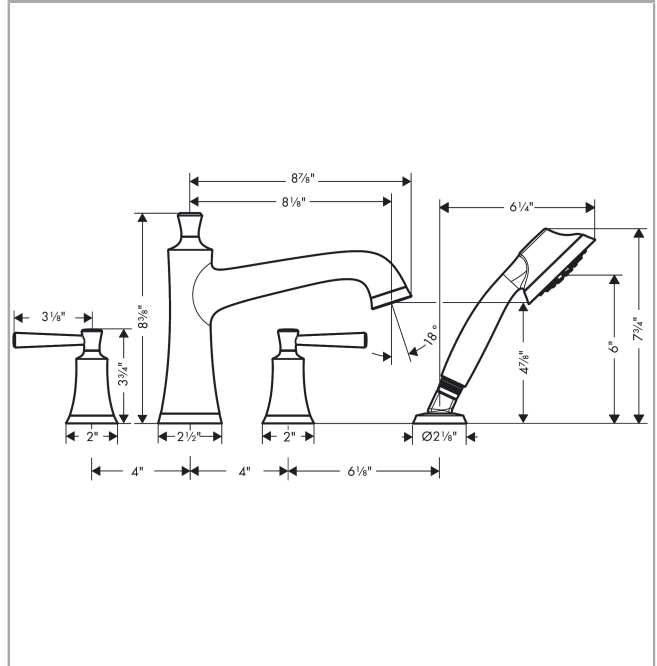

**Joleena**  
**4-Hole Roman Tub Set Trim with 1.75 GPM Handshower**  
 Finish: **chrome** Part no. : **04777000**

**Description**

**Features**

- Spray type hand shower: Full
- Max. flow: 5.5 GPM (20.6 L/Min)
- Flow rate of hand shower at 3 bar: 1.75 GPM (6.6 L/Min)
- Integrated double backflow prevention

**Item details**

List Price \$ 636.00

**Compliance / Sustainability**

**Product image**

**Scale drawing**

**Joleena**  
**4-Hole Roman Tub Set Trim with 1.75 GPM Handshower**  
 Finish: **chrome** Part no. : **04777000**

Exploded drawing

Year of production: >09/19

**Joleena**

**4-Hole Roman Tub Set Trim with 1.75 GPM Handshower**

Finish: **chrome** Part no. : **04777000**

**Spare parts list**

Year of production: >09/19

Pos.	Description	Part no.	Price	PU
2	spout cpl.	93548000	-	1
3	aerator M22x1	93543001	-	1
4	escutcheon for spout	93544000	-	1
5	handle	93542000	-	1
6	handshower	04782000	-	1
7	seal	98058000	-	1
8	shower holder	28071000	-	1
9	set of non return valves DW 15	94074000	-	1
10	escutcheon for shower holder	93547000	-	1
a	selector assy	93549000	-	1