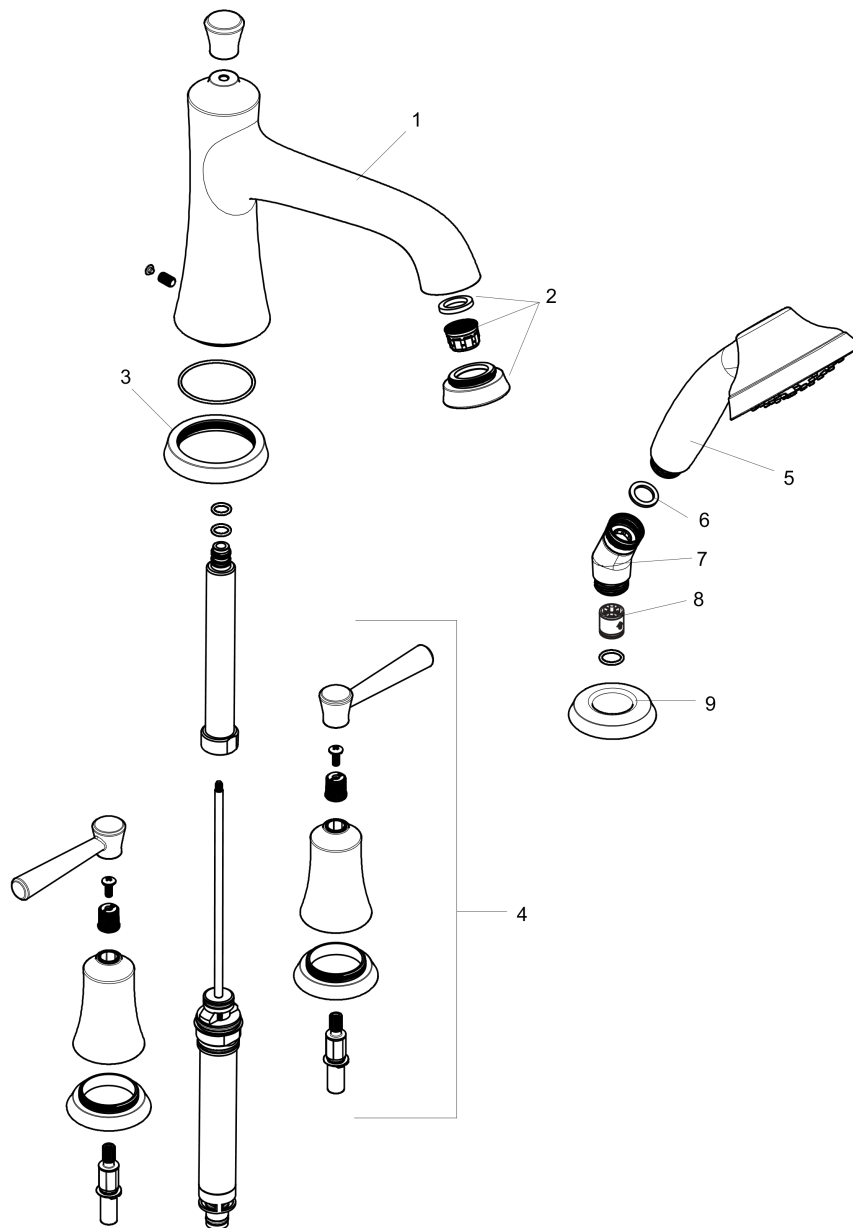

**Joleena**  
**4-Hole Roman Tub Set Trim with 1.75 GPM Handshower**  
 Finish: **chrome** Part no. : **04777000**

**Description**

**Features**

- Spray type hand shower: Full
- Max. flow: 5.5 GPM (20.6 L/Min)
- Flow rate of hand shower at 3 bar: 1.75 GPM (6.6 L/Min)
- Integrated double backflow prevention

**Item details**

List Price \$ 636.00

**Compliance / Sustainability**

**Product image**

**Scale drawing**

**Joleena**  
**4-Hole Roman Tub Set Trim with 1.75 GPM Handshower**  
 Finish: **chrome** Part no. : **04777000**

Exploded drawing

Year of production: >09/19

**Joleena**

**4-Hole Roman Tub Set Trim with 1.75 GPM Handshower**

Finish: **chrome** Part no. : **04777000**

**Spare parts list**

Year of production: >09/19

Pos.	Description	Part no.	Price	PU
2	spout cpl.	93548000	-	1
3	aerator M22x1	93543001	-	1
4	escutcheon for spout	93544000	-	1
5	handle	93542000	-	1
6	handshower	04782000	-	1
7	seal	98058000	-	1
8	shower holder	28071000	-	1
9	set of non return valves DW 15	94074000	-	1
10	escutcheon for shower holder	93547000	-	1
a	selector assy	93549000	-	1