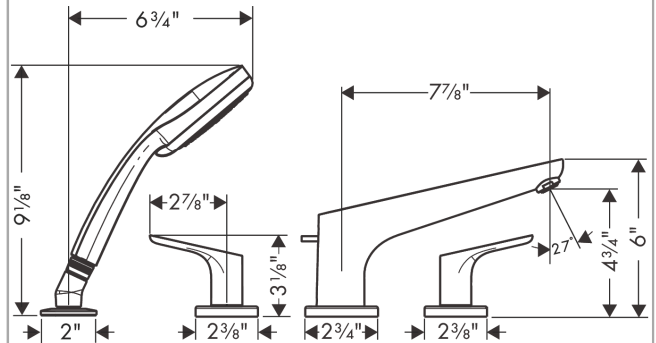

Focus
4-Hole Roman Tub Set Trim with 1.8 GPM Handshower
 Finish: **chrome** Part no. : **04766000**

Description

Item details

List Price \$ 859.00

Compliance / Sustainability

Product image

Scale drawing

Focus
4-Hole Roman Tub Set Trim with 1.8 GPM Handshower
 Finish: **chrome** Part no. : **04766000**

Exploded drawing

Year of production: >01/19

Focus

4-Hole Roman Tub Set Trim with 1.8 GPM Handshower

Finish: **chrome** Part no. : **04766000**

Spare parts list

Year of production: >01/19

Pos.	Description	Part no.	Price	PU
1	diverter knob	98607000	-	1
2	aerator M24x1 (25 l/min)	13914000	-	1
3	escutcheon Ø 70 mm	97779000	-	1
4	selector assy	96775000	-	1
5	handle	95929000	-	1
6	handle fixing set	94184000	-	1
7	escutcheon	31098000	-	1
8	handshower	04752000	-	1
9	washer	88651000	-	1
10	shower holder	28071000	-	1
11	set of non return valves DW 15	94074000	-	1
12	escutcheon Ø 52 mm	97159000	-	1
13	hollow set screw M6x6	97660000	-	1
14	spout cpl.	95941000	-	1
a	set of color-rings cold / hot water	95819000	-	1
b	O-ring 58x3	98202000	-	1