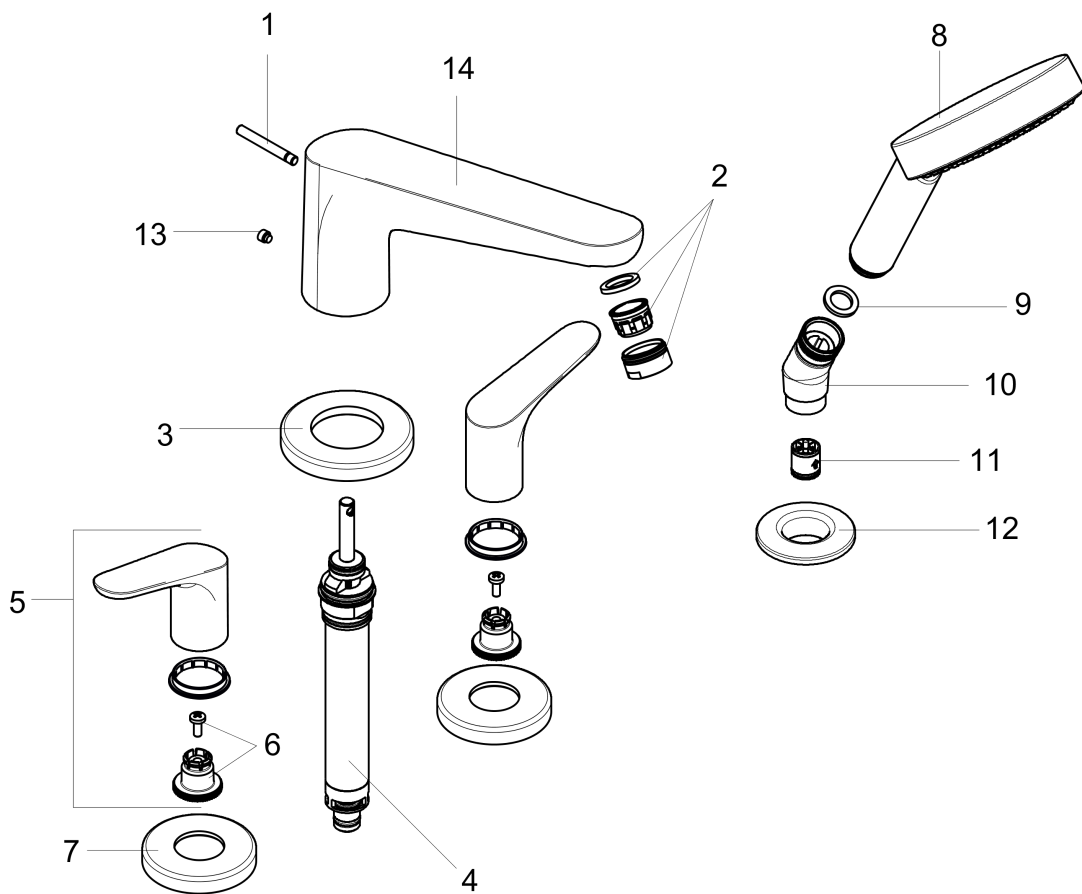

Focus
4-Hole Roman Tub Set Trim with 1.8 GPM Handshower
 Finish: **chrome** Part no. : **04766000**

Description

Item details

List Price \$ 859.00

Compliance / Sustainability

Product image

Scale drawing

Focus
4-Hole Roman Tub Set Trim with 1.8 GPM Handshower
 Finish: **chrome** Part no. : **04766000**

Exploded drawing

Year of production: >01/19

Focus

4-Hole Roman Tub Set Trim with 1.8 GPM Handshower

Finish: **chrome** Part no. : **04766000**

Spare parts list

Year of production: >01/19

Pos.	Description	Part no.	Price	PU
1	diverter knob	98607000	-	1
2	aerator M24x1 (25 l/min)	13914000	-	1
3	escutcheon Ø 70 mm	97779000	-	1
4	selector assy	96775000	-	1
5	handle	95929000	-	1
6	handle fixing set	94184000	-	1
7	escutcheon	31098000	-	1
8	handshower	04752000	-	1
9	washer	88651000	-	1
10	shower holder	28071000	-	1
11	set of non return valves DW 15	94074000	-	1
12	escutcheon Ø 52 mm	97159000	-	1
13	hollow set screw M6x6	97660000	-	1
14	spout cpl.	95941000	-	1
a	set of color-rings cold / hot water	95819000	-	1
b	O-ring 58x3	98202000	-	1