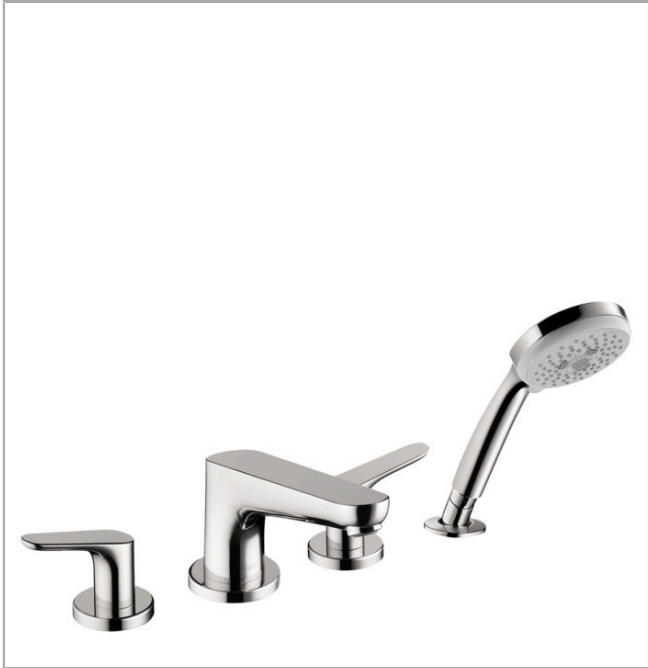

Focus
4-Hole Roman Tub Set Trim with 1.8 GPM Handshower
 Finish: **chrome** Part no. : **04766000**

Description

Item details

List Price \$ 859.00

Compliance / Sustainability

Product image

Scale drawing

Focus
4-Hole Roman Tub Set Trim with 1.8 GPM Handshower
 Finish: **chrome** Part no. : **04766000**

Exploded drawing

Year of production: >01/19

Focus

4-Hole Roman Tub Set Trim with 1.8 GPM Handshower

Finish: **chrome** Part no. : **04766000**

Spare parts list

Year of production: >01/19

Pos.	Description	Part no.	Price	PU
1	diverter knob	98607000	-	1
2	aerator M24x1 (25 l/min)	13914000	-	1
3	escutcheon Ø 70 mm	97779000	-	1
4	selector assy	96775000	-	1
5	handle	95929000	-	1
6	handle fixing set	94184000	-	1
7	escutcheon	31098000	-	1
8	handshower	04752000	-	1
9	washer	88651000	-	1
10	shower holder	28071000	-	1
11	set of non return valves DW 15	94074000	-	1
12	escutcheon Ø 52 mm	97159000	-	1
13	hollow set screw M6x6	97660000	-	1
14	spout cpl.	95941000	-	1
a	set of color-rings cold / hot water	95819000	-	1
b	O-ring 58x3	98202000	-	1