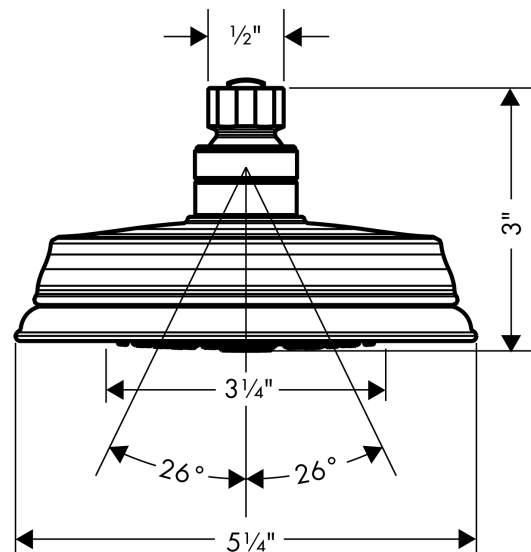

Croma 100 Classic
Showerhead 3-Jet, 1.8 GPM
 Finish: **chrome** Part no. : **04751000**

Description

Features

- Shower head size: 3.93"
- Spray modes: Rain, Pulsating Massage, Intense Turbo
- Max. flow: 1.8 GPM (6.8 L/Min)
- Adjustment with shift on overhead shower
- 75 spray channels
- Spray face finish: grey

Item details

List Price \$ 118.00

Technology

Compliance / Sustainability

Product image

Scale drawing

Croma 100 Classic
Showerhead 3-Jet, 1.8 GPM
Finish: **chrome** Part no. : **04751000**

Exploded drawing