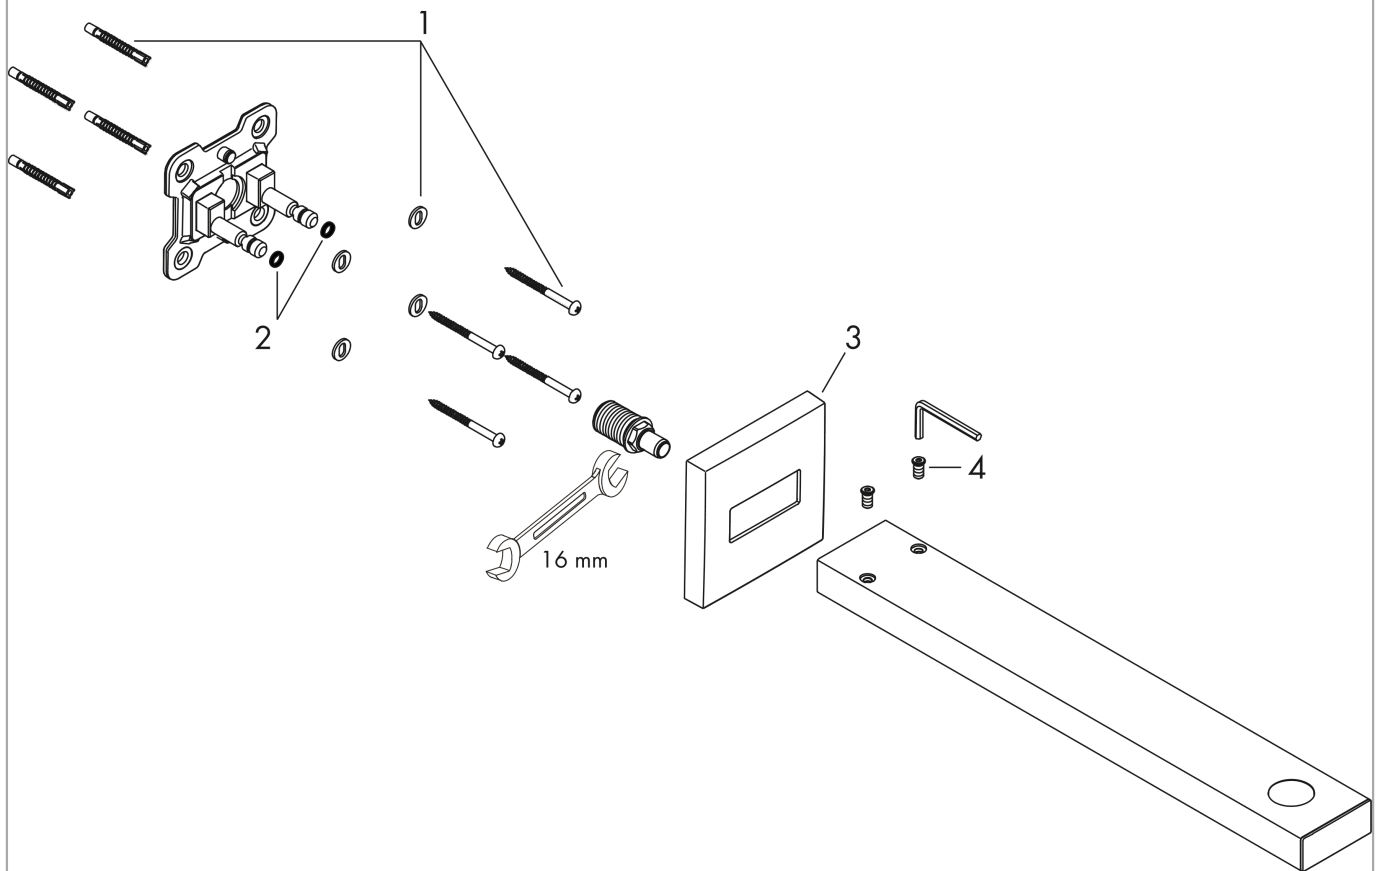

Raindance E
Showerarm, 15" (Must be used with Raindance E 300 Showerhead)
 Finish: **brushed nickel** Part no. : **04731820**

Description

Features

- Length: 15 3/8"
- Brass
- Connection type: 1/2" NPT
- Showerarm, Escutcheon, Mounting Material, Assembly instructions

Item details

List Price \$ 328.00

Compliance / Sustainability

Product image

Scale drawing

Raindance E
Showerarm, 15" (Must be used with Raindance E 300 Showerhead)
 Finish: **brushed nickel** Part no. : **04731820**

Exploded drawing

Year of production: >04/18

Raindance E
Showerarm, 15" (Must be used with Raindance E 300 Showerhead)
 Finish: **brushed nickel** Part no. : **04731820**

Spare parts list

Year of production: >04/18

Pos.	Description	Part no.	Price	PU
1	mounting set	96179000	-	1
2	O-ring 6x2	98458000	-	1
3	escutcheon	93126000	-	1
4	screw	93431820	-	1