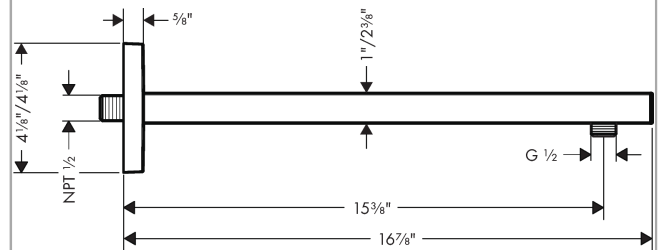

Raindance E
Showerarm, 15" (Must be used with Raindance E 300 Showerhead)
 Finish: **brushed nickel** Part no. : **04731820**

Description

Features

- Length: 15 3/8"
- Brass
- Connection type: 1/2" NPT
- Showerarm, Escutcheon, Mounting Material, Assembly instructions

Item details

List Price \$ 328.00

Compliance / Sustainability

Product image

Scale drawing

Raindance E
Showerarm, 15" (Must be used with Raindance E 300 Showerhead)
 Finish: **brushed nickel** Part no. : **04731820**

Exploded drawing

Year of production: >04/18

Raindance E
Showerarm, 15" (Must be used with Raindance E 300 Showerhead)
 Finish: **brushed nickel** Part no. : **04731820**

Spare parts list

Year of production: >04/18