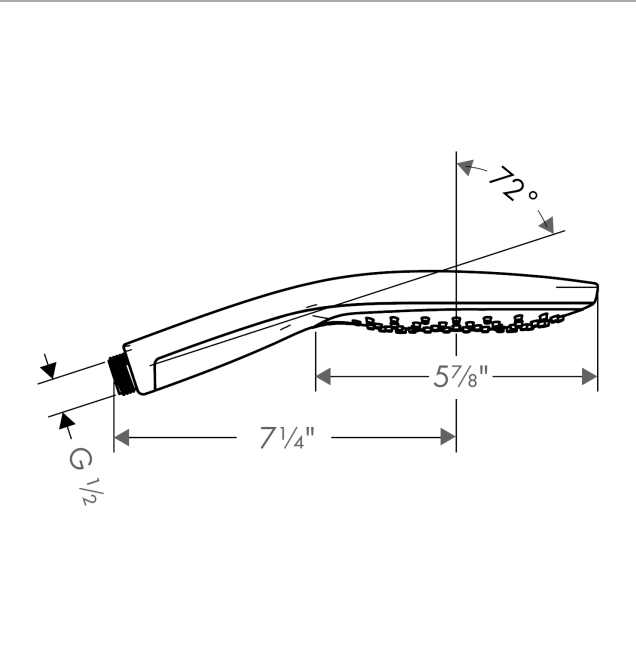

**Raindance Select S**  
**Handshower 150 3-Jet, 2.0 GPM**  
 Finishes : **white/chrome** Part no. : **04730400**

**Description**

**Features**

- Select button for comfortable alternation of spray modes
- 81 no-clog spray channels
- Spray modes: CaresseAir, Mix, RainAir
- Flow: 2.0 GPM (7.6 L/Min)
- Fully-finished matching spray face

**Item details**

List Price \$ 180.00

**Technology**

**Compliance**

**Product image**

**Scale drawing**

**Raindance Select S**  
**Handshower 150 3-Jet, 2.0 GPM**  
Finishes : **white/chrome** Part no. : **04730400**

Exploded drawing

Year of production: >01/18

**Raindance Select S**  
**Handshower 150 3-Jet, 2.0 GPM**  
 Finishes : **white/chrome**    Part no. : **04730400**

**Spare parts list**

Year of production: >01/18