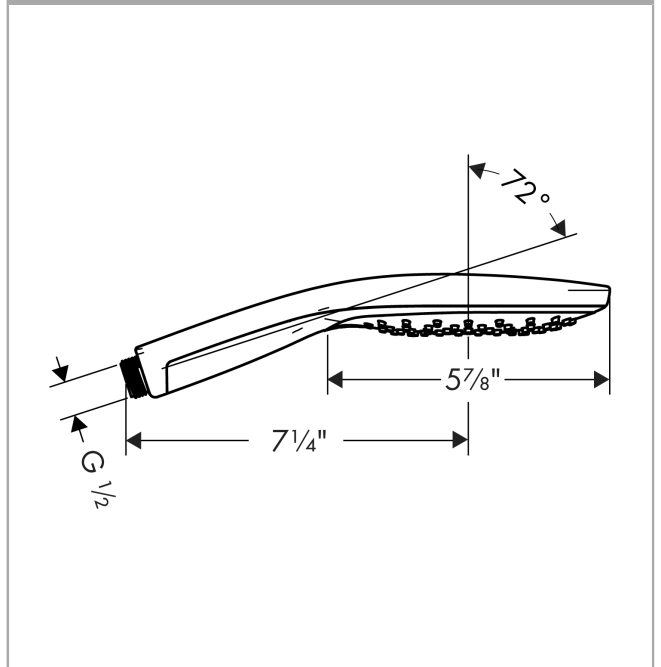

Raindance Select S
Handshower 150 3-Jet, 2.0 GPM
 Finish: **chrome** Part no. : **04730000**

Description

Features

- Spray modes: CaresseAir, Mix, RainAir
- 81 spray channels
- Select button for comfortable alternation of spray modes
- Spray face finish: easy cleanable plastic spray disc
- Max. flow: 2.0 GPM (7.6 L/Min)

Item details

List Price \$ 227.00

Technology

Compliance / Sustainability

Product image

Scale drawing

Raindance Select S
Handshower 150 3-Jet, 2.0 GPM
Finish: **chrome** Part no. : **04730000**

Exploded drawing

Year of production: 01/18 - 06/22

Raindance Select S
Handshower 150 3-Jet, 2.0 GPM
 Finish: **chrome** Part no. : **04730000**

Spare parts list

Year of production: **01/18 - 06/22**

Pos.	Description	Part no.	Price	PU
1	filter packing	94246000	-	1