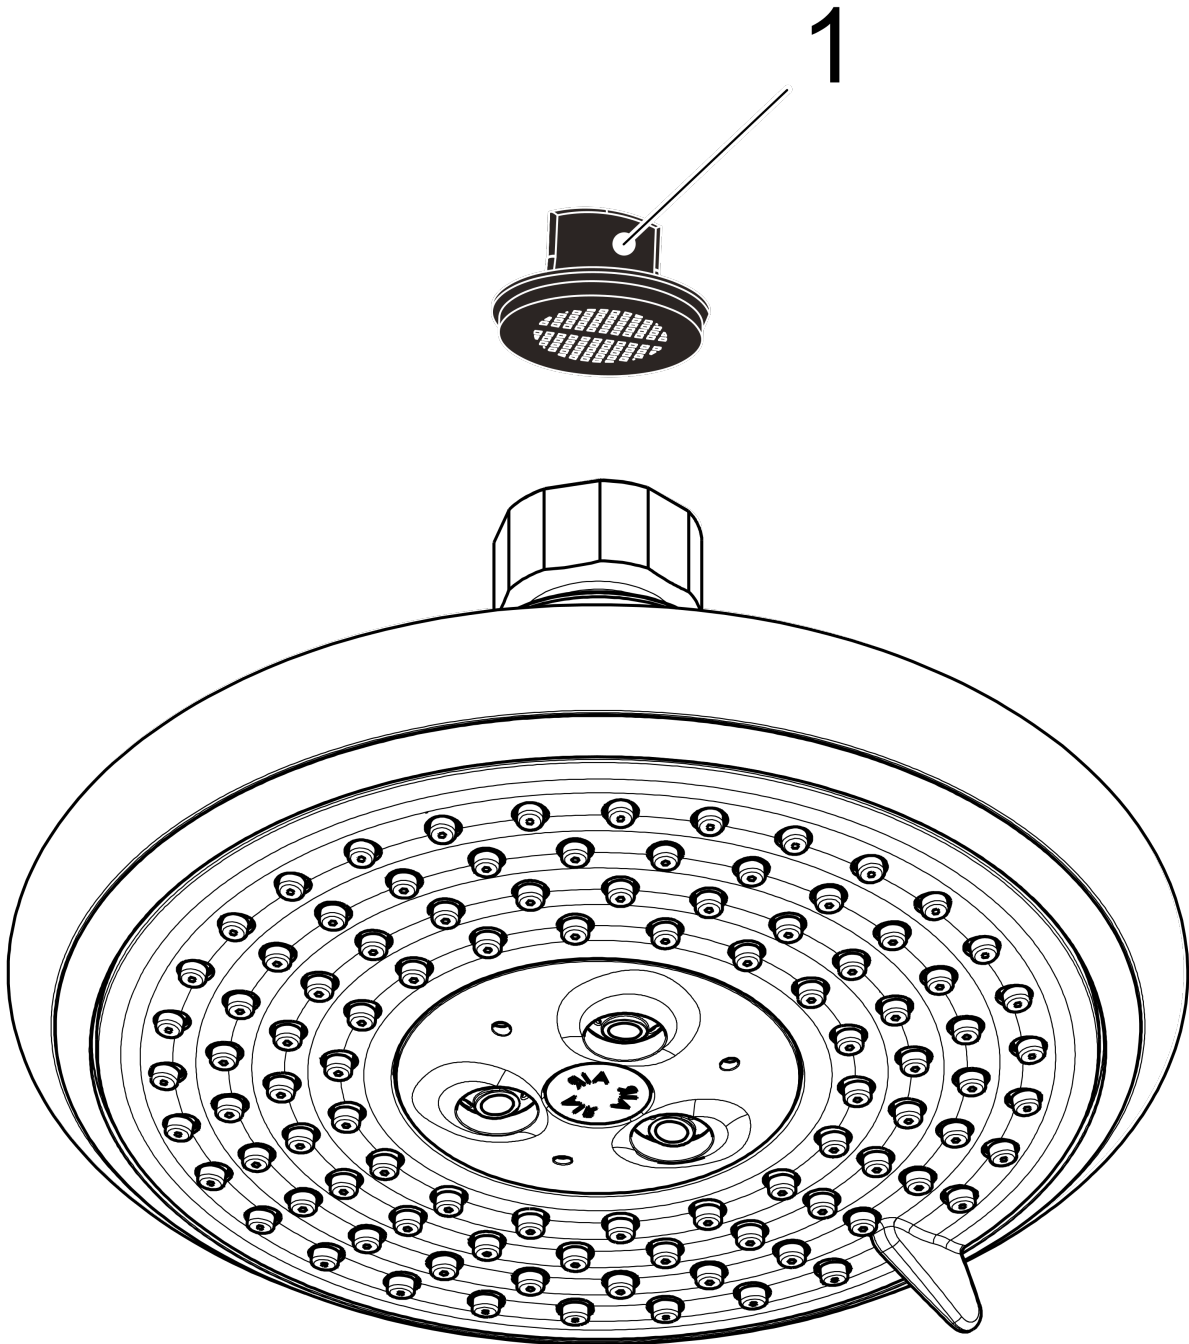

Raindance E
Showerhead 120 3-Jet, 2.0 GPM
 Finishes : **chrome** Part no. : **04729000**

Description

Features

- 95 no-clog spray channels
- Spray modes: RainAir, BalanceAir, Whirl
- Flow: 2.0 GPM (7.6 L/Min)

Item details

List Price \$ 192.00

Technology

Compliance

Product image

Scale drawing

Raindance E
Showerhead 120 3-Jet, 2.0 GPM
Finishes : **chrome** Part no. : **04729000**

Exploded drawing

Year of production: >01/18

Raindance E
Showerhead 120 3-Jet, 2.0 GPM
 Finishes : **chrome** Part no. : **04729000**

Spare parts list

Year of production: >01/18

Pos.	Description	Part no.	Price	PU
1	filter packing	88649000	-	1