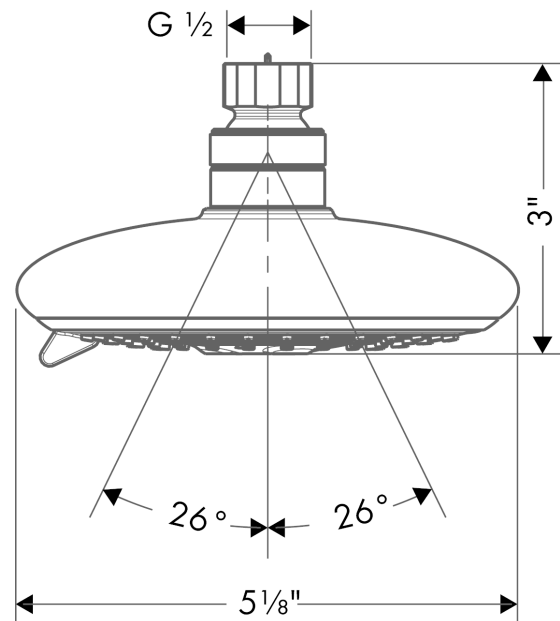

Raindance E
Showerhead 120 3-Jet, 2.0 GPM
 Finishes : **chrome** Part no. : **04729000**

Description

Features

- 95 no-clog spray channels
- Spray modes: RainAir, BalanceAir, Whirl
- Flow: 2.0 GPM (7.6 L/Min)

Item details

List Price \$ 192.00

Technology

Compliance

Product image

Scale drawing

Raindance E
Showerhead 120 3-Jet, 2.0 GPM
Finishes : **chrome** Part no. : **04729000**

Exploded drawing

Year of production: >01/18

Raindance E
Showerhead 120 3-Jet, 2.0 GPM
 Finishes : **chrome** Part no. : **04729000**

Spare parts list

Year of production: >01/18

Pos.	Description	Part no.	Price	PU
1	filter packing	88649000	-	1