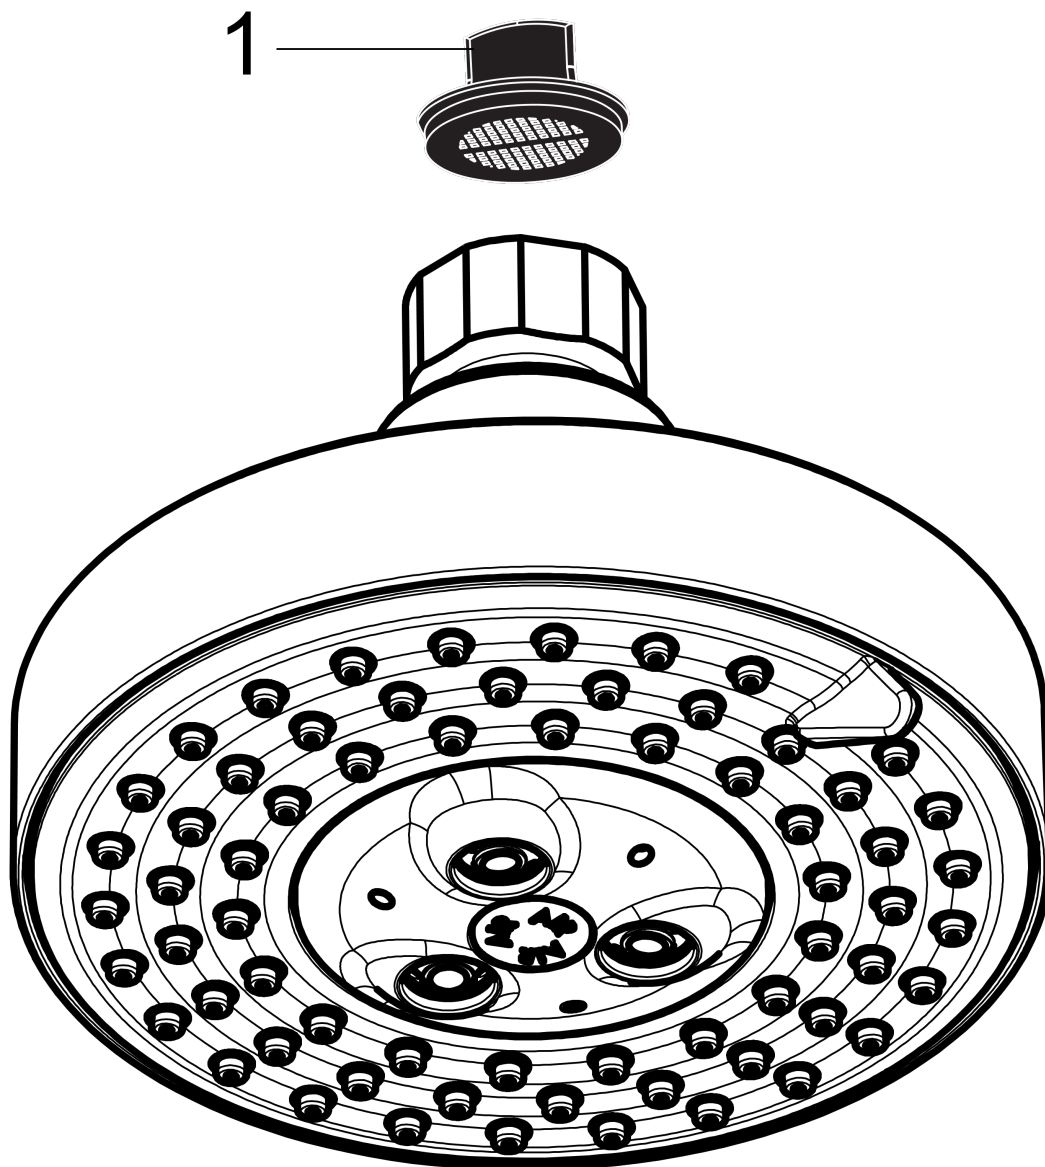

Raindance S
Showerhead 150 3-Jet, 2.0 GPM
 Finishes : **chrome** Part no. : **04725000**

Description

Features

- 86 no-clog spray channels
- Spray modes: RainAir, BalanceAir, Whirl
- Flow: 2.0 GPM (7.6 L/Min)

Item details

List Price \$ 246.00

Technology

Compliance

Product image

Scale drawing

Raindance S
Showerhead 150 3-Jet, 2.0 GPM
Finishes : **chrome** Part no. : **04725000**

Exploded drawing

Year of production: >01/18

Raindance S
Showerhead 150 3-Jet, 2.0 GPM
 Finishes : **chrome** Part no. : **04725000**

Spare parts list

Year of production: >01/18

Pos.	Description	Part no.	Price	PU
1	filter packing	88649000	-	1