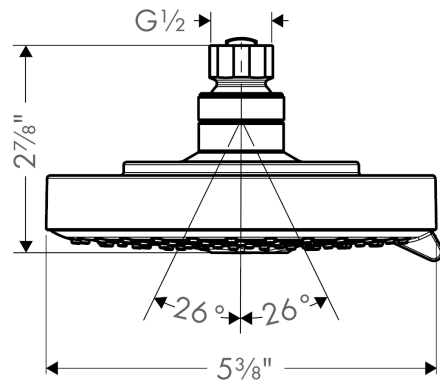

Raindance S
Showerhead 150 3-Jet, 2.0 GPM
 Finishes : **chrome** Part no. : **04725000**

Description

Features

- 86 no-clog spray channels
- Spray modes: RainAir, BalanceAir, Whirl
- Flow: 2.0 GPM (7.6 L/Min)

Item details

List Price \$ 246.00

Technology

Compliance

Product image

Scale drawing

Raindance S
Showerhead 150 3-Jet, 2.0 GPM
Finishes : **chrome** Part no. : **04725000**

Exploded drawing

Year of production: >01/18

Raindance S
Showerhead 150 3-Jet, 2.0 GPM
 Finishes : **chrome** Part no. : **04725000**

Spare parts list

Year of production: >01/18

Pos.	Description	Part no.	Price	PU
1	filter packing	88649000	-	1