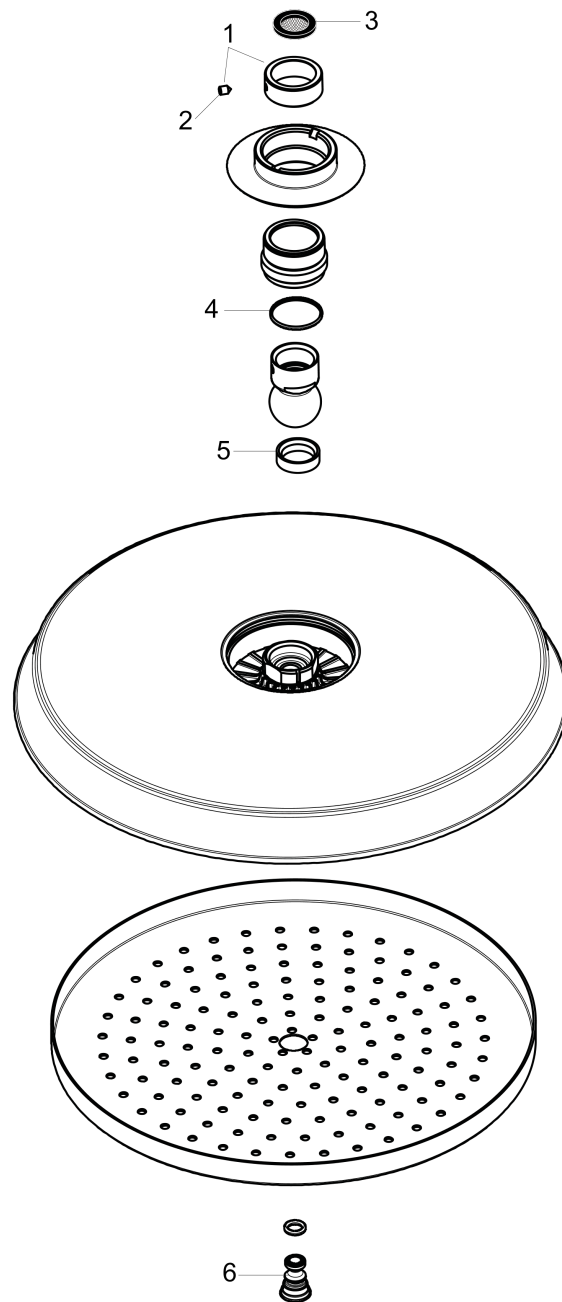

Raindance Classic
Showerhead 180 1-Jet, 2.0 GPM
 Finishes : **chrome** Part no. : **04722000**

Description

Features

- 107 no-clog spray channels
- Spray modes: RainAir
- Flow: 2.0 GPM (7.6 L/Min)
- Fully-finished matching spray face

Item details

List Price \$ 528.00

Technology

Compliance

Product image

Scale drawing

Raindance Classic
Showerhead 180 1-Jet, 2.0 GPM
Finishes : **chrome** Part no. : **04722000**

Exploded drawing

Year of production: >01/18

Raindance Classic
Showerhead 180 1-Jet, 2.0 GPM
 Finishes : **chrome** Part no. : **04722000**

Spare parts list

Year of production: >01/18

Pos.	Description	Part no.	Price	PU
1	lock washer	98942000	-	1
2	hollow set screw M4x6	97767000	-	1
3	filter packing	88649000	-	1
4	lever collar	97536000	-	1
5	seal	97606000	-	1
6	air jet (Eco)	95795000	-	1