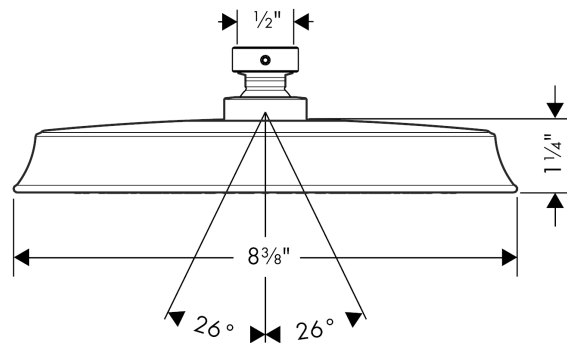

Raindance Classic
Showerhead 180 1-Jet, 2.0 GPM
 Finishes : **chrome** Part no. : **04722000**

Description

Features

- 107 no-clog spray channels
- Spray modes: RainAir
- Flow: 2.0 GPM (7.6 L/Min)
- Fully-finished matching spray face

Item details

List Price \$ 528.00

Technology

Compliance

Product image

Scale drawing

Raindance Classic
Showerhead 180 1-Jet, 2.0 GPM
Finishes : **chrome** Part no. : **04722000**

Exploded drawing

Year of production: >01/18

Raindance Classic
Showerhead 180 1-Jet, 2.0 GPM
 Finishes : **chrome** Part no. : **04722000**

Spare parts list

Year of production: >01/18

Pos.	Description	Part no.	Price	PU
1	lock washer	98942000	-	1
2	hollow set screw M4x6	97767000	-	1
3	filter packing	88649000	-	1
4	lever collar	97536000	-	1
5	seal	97606000	-	1
6	air jet (Eco)	95795000	-	1