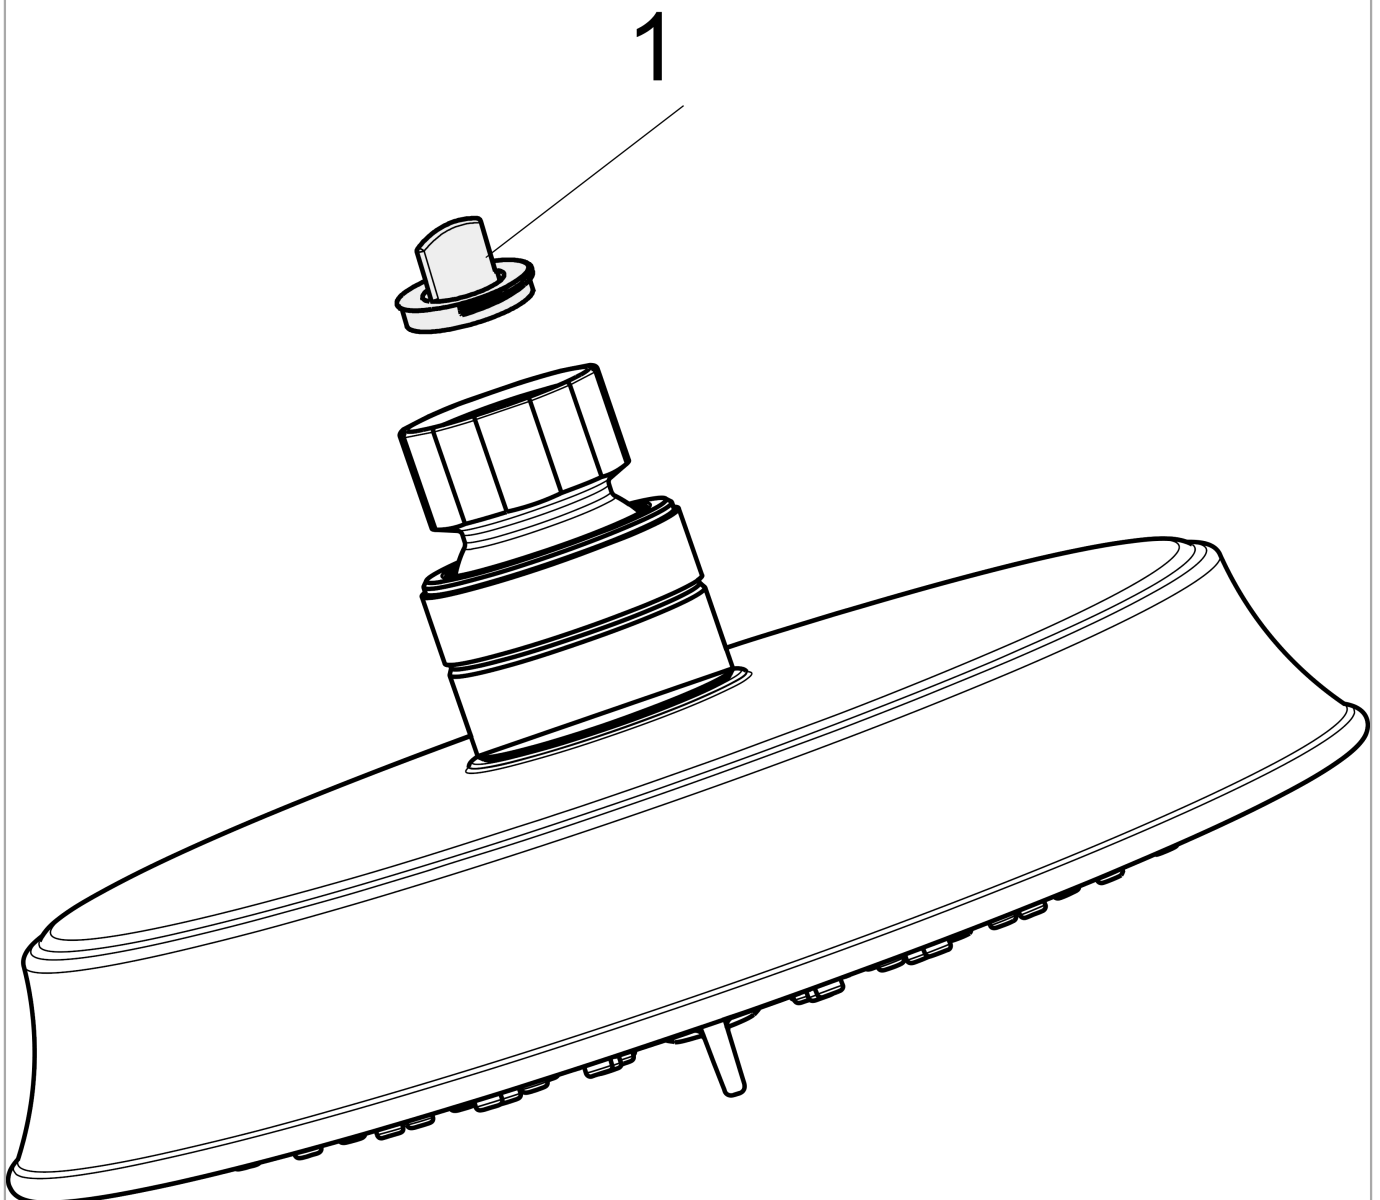

Raindance Classic
Showerhead 150 3-Jet, 2.0 GPM
 Finishes : **chrome** Part no. : **04721000**

Description

Features

- 86 no-clog spray channels
- Spray modes: RainAir, BalanceAir, Whirl
- Flow: 2.0 GPM (7.6 L/Min)
- Fully-finished matching spray face

Item details

List Price \$ 289.00

Technology

Compliance

Product image

Scale drawing

Raindance Classic
Showerhead 150 3-Jet, 2.0 GPM
Finishes : **chrome** Part no. : **04721000**

Exploded drawing

Year of production: >01/18

Raindance Classic
Showerhead 150 3-Jet, 2.0 GPM
 Finishes : **chrome** Part no. : **04721000**

Spare parts list

Year of production: >01/18

Pos.	Description	Part no.	Price	PU
1	filter packing	88649000	-	1