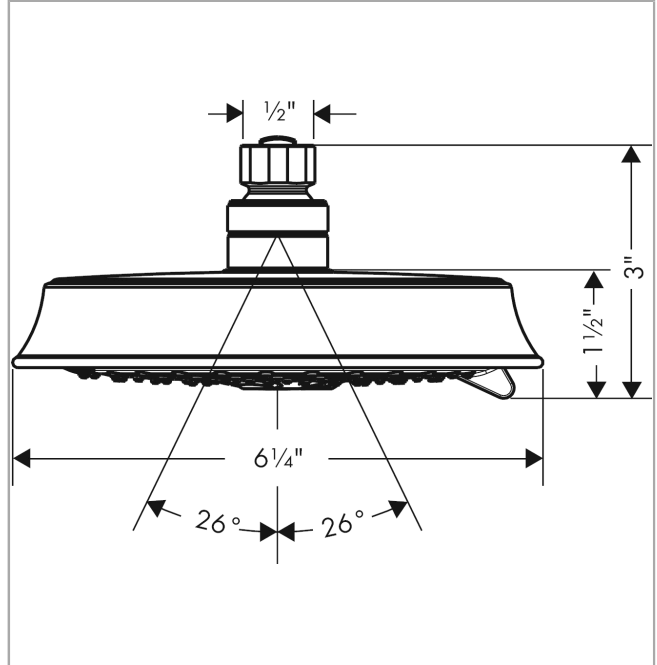

Raindance Classic
Showerhead 150 3-Jet, 2.0 GPM
 Finishes : **chrome** Part no. : **04721000**

Description

Features

- 86 no-clog spray channels
- Spray modes: RainAir, BalanceAir, Whirl
- Flow: 2.0 GPM (7.6 L/Min)
- Fully-finished matching spray face

Item details

List Price \$ 289.00

Technology

Compliance

Product image

Scale drawing

Raindance Classic
Showerhead 150 3-Jet, 2.0 GPM
Finishes : **chrome** Part no. : **04721000**

Exploded drawing