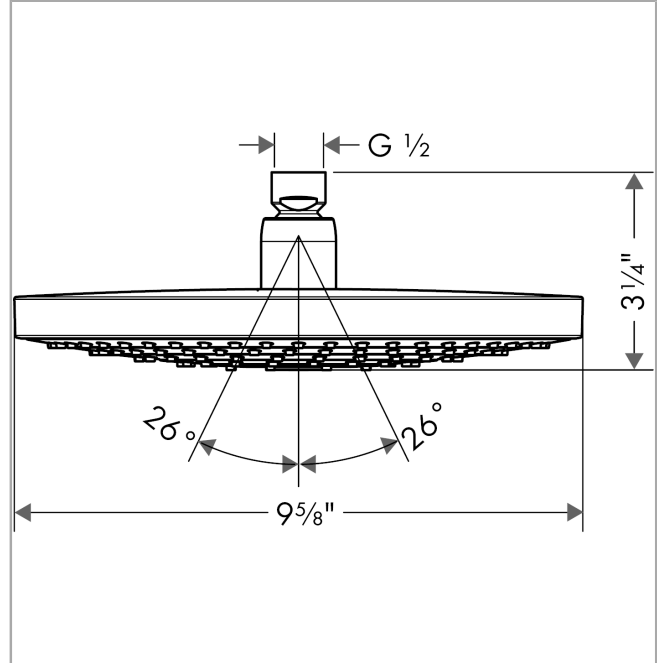

**Raindance Select S
Showerhead 240 2-Jet, 1.8 GPM**

Finishes : **white/chrome** Part no. : **04720400**

Description

Features

- 134 no-clog spray channels
- Spray modes: RainAir, Rain
- Flow: 1.8 GPM (6.8 L/Min)
- Select button for comfortable alternation of spray modes
- Fully-finished matching spray face
- Spray face removable for cleaning

Item details

List Price \$ 544.00

Technology

Compliance

Product image

Scale drawing

Raindance Select S
Showerhead 240 2-Jet, 1.8 GPM
 Finishes : **white/chrome** Part no. : **04720400**

Exploded drawing

Year of production: >01/18

Raindance Select S
Showerhead 240 2-Jet, 1.8 GPM
 Finishes : **white/chrome** Part no. : **04720400**

Spare parts list

Year of production: >01/18

Pos.	Description	Part no.	Price	PU
1	seal	98058000	-	1
2	filter	97735000	-	1
3	cover	98344000	-	1
4	O-ring 3x1	98384000	-	1
5	selector assy	93092000	-	1