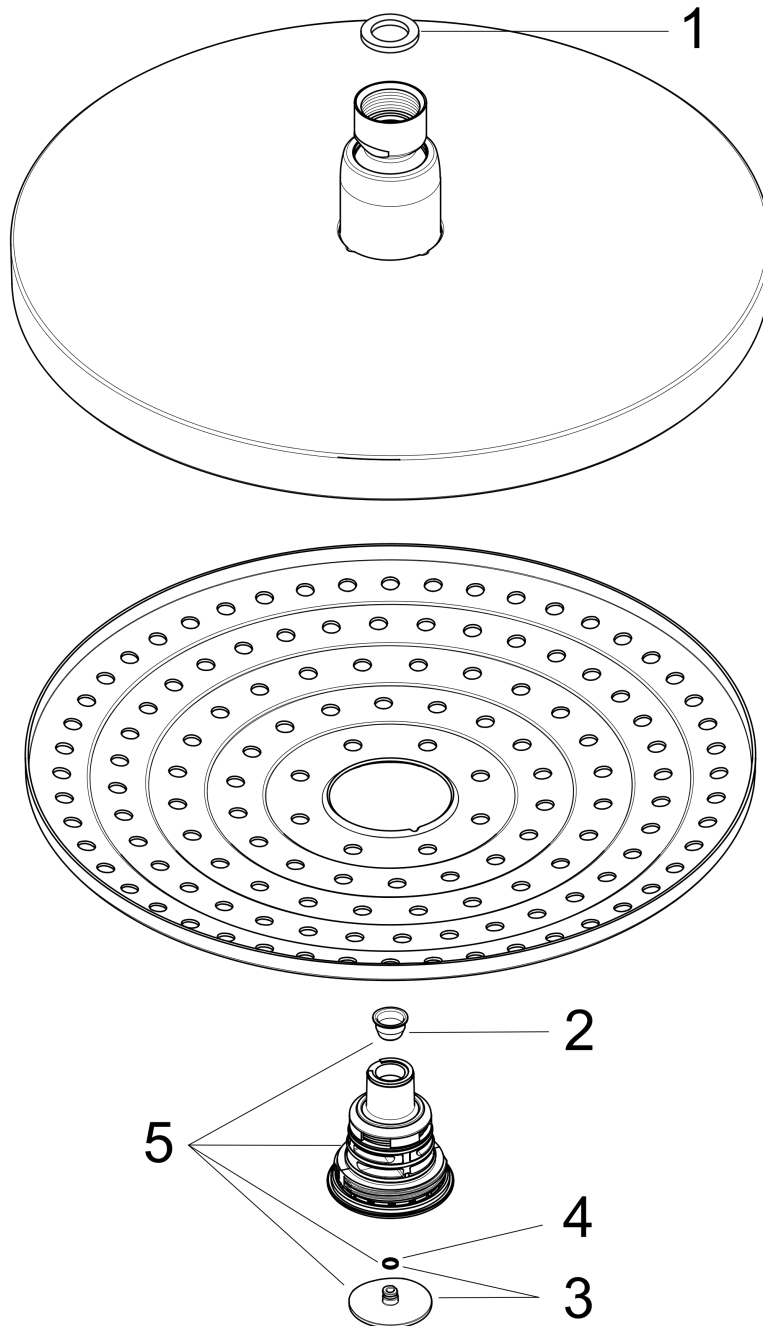

**Raindance Select S
Showerhead 240 2-Jet, 1.8 GPM**

Finishes : **white/chrome** Part no. : **04720400**

Description

Features

- 134 no-clog spray channels
- Spray modes: RainAir, Rain
- Flow: 1.8 GPM (6.8 L/Min)
- Select button for comfortable alternation of spray modes
- Fully-finished matching spray face
- Spray face removable for cleaning

Item details

List Price \$ 544.00

Technology

Compliance

Product image

Scale drawing

Raindance Select S
Showerhead 240 2-Jet, 1.8 GPM
 Finishes : **white/chrome** Part no. : **04720400**

Exploded drawing

Year of production: >01/18

Raindance Select S
Showerhead 240 2-Jet, 1.8 GPM
 Finishes : **white/chrome** Part no. : **04720400**

Spare parts list

Year of production: >01/18

Pos.	Description	Part no.	Price	PU
1	seal	98058000	-	1
2	filter	97735000	-	1
3	cover	98344000	-	1
4	O-ring 3x1	98384000	-	1
5	selector assy	93092000	-	1