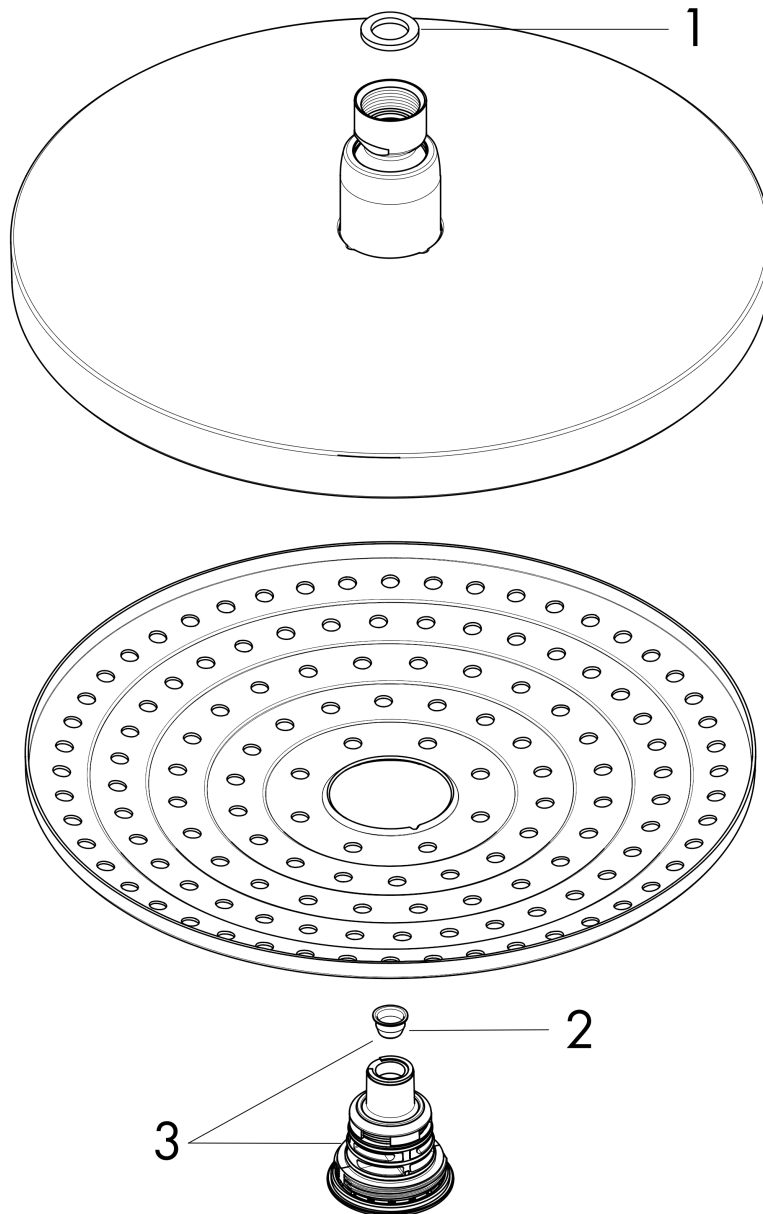

**Raindance Select S**  
**Showerhead 240 2-Jet, 1.8 GPM**  
 Finish: **chrome** Part no. : **04720000**

**Description**

**Features**

- Shower head size: 9 1/2"
- Spray modes: RainAir, Rain
- Max. flow: 1.8 GPM (6.8 L/Min)
- Select button for comfortable alternation of spray modes
- 134 spray channels
- Spray face finish: Fully-finished matching spray face
- EcoAir Technology
- Spray face removable for cleaning

**Item details**

List Price \$ 678.00

**Technology**

**Compliance / Sustainability**

**Product image**

**Scale drawing**

Raindance Select S  
Showerhead 240 2-Jet, 1.8 GPM  
Finish: chrome Part no. : 04720000

Exploded drawing

Year of production: >11/19

**Raindance Select S**  
**Showerhead 240 2-Jet, 1.8 GPM**  
 Finish: **chrome** Part no. : **04720000**

**Spare parts list**

Year of production: >11/19

Pos.	Description	Part no.	Price	PU
1	seal	98058000	-	1
2	filter	97735000	-	1
3	selector assy	93092000	-	1