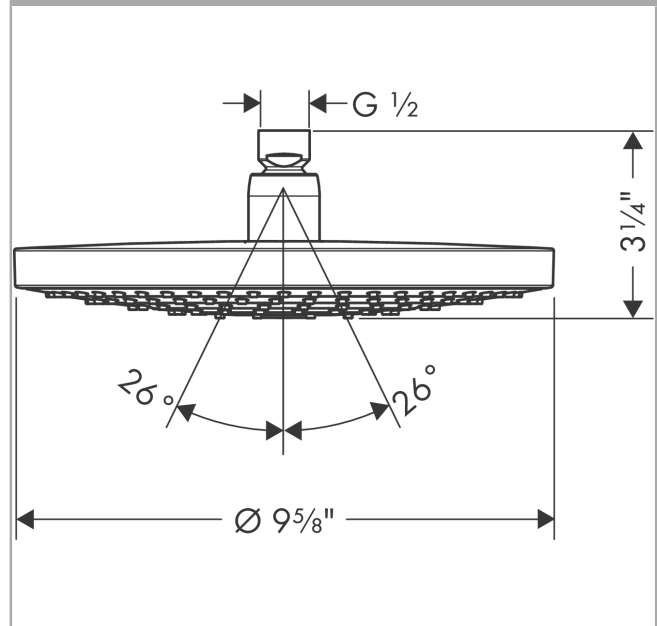

**Raindance Select S**  
**Showerhead 240 2-Jet, 1.8 GPM**  
 Finish: **chrome** Part no. : **04720000**

**Description**

**Features**

- Shower head size: 9 1/2"
- Spray modes: RainAir, Rain
- Max. flow: 1.8 GPM (6.8 L/Min)
- Select button for comfortable alternation of spray modes
- 134 spray channels
- Spray face finish: Fully-finished matching spray face
- EcoAir Technology
- Spray face removable for cleaning

**Item details**

List Price \$ 678.00

**Technology**

**Compliance / Sustainability**

**Product image**

**Scale drawing**

Raindance Select S  
Showerhead 240 2-Jet, 1.8 GPM  
Finish: chrome Part no. : 04720000

Exploded drawing

Year of production: >11/19

**Raindance Select S**  
**Showerhead 240 2-Jet, 1.8 GPM**  
 Finish: **chrome** Part no. : **04720000**

**Spare parts list**

Year of production: >11/19

Pos.	Description	Part no.	Price	PU
1	seal	98058000	-	1
2	filter	97735000	-	1
3	selector assy	93092000	-	1