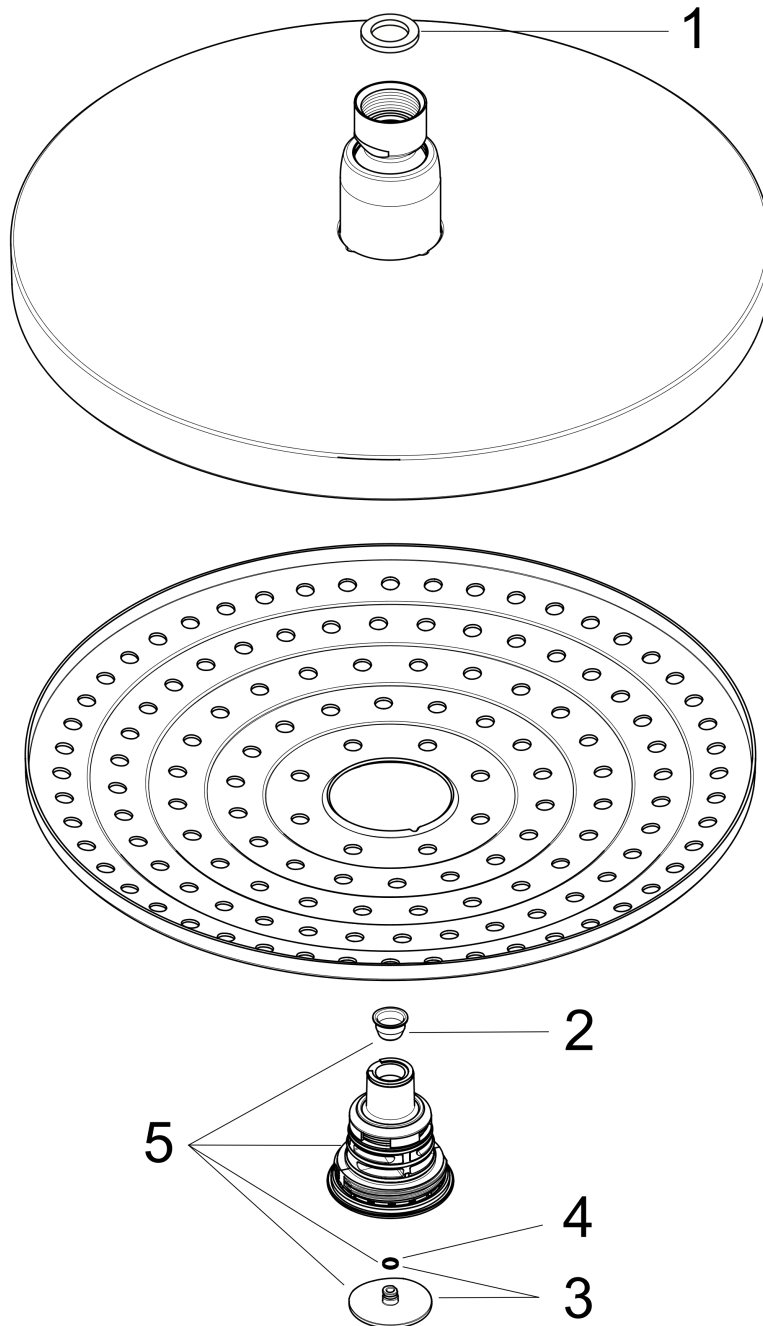

Raindance Select S
Showerhead 240 2-Jet, 2.0 GPM
 Finishes : **chrome** Part no. : **04719000**

Description

Features

- 134 no-clog spray channels
- Spray modes: RainAir, Rain
- Flow: 2.0 GPM (7.6 L/Min)
- Select button for comfortable alternation of spray modes
- Fully-finished matching spray face
- Spray face removable for cleaning

Item details

List Price \$ 544.00

Technology

Compliance

Product image

Scale drawing

Raindance Select S
Showerhead 240 2-Jet, 2.0 GPM
 Finishes : **chrome** Part no. : **04719000**

Exploded drawing

Year of production: >01/18

Raindance Select S
Showerhead 240 2-Jet, 2.0 GPM
 Finishes : **chrome** Part no. : **04719000**

Spare parts list

Year of production: >01/18

Pos.	Description	Part no.	Price	PU
1	seal	98058000	-	1
2	filter	97735000	-	1
3	cover	98344000	-	1
4	O-ring 3x1	98384000	-	1
5	selector assy	93091000	-	1