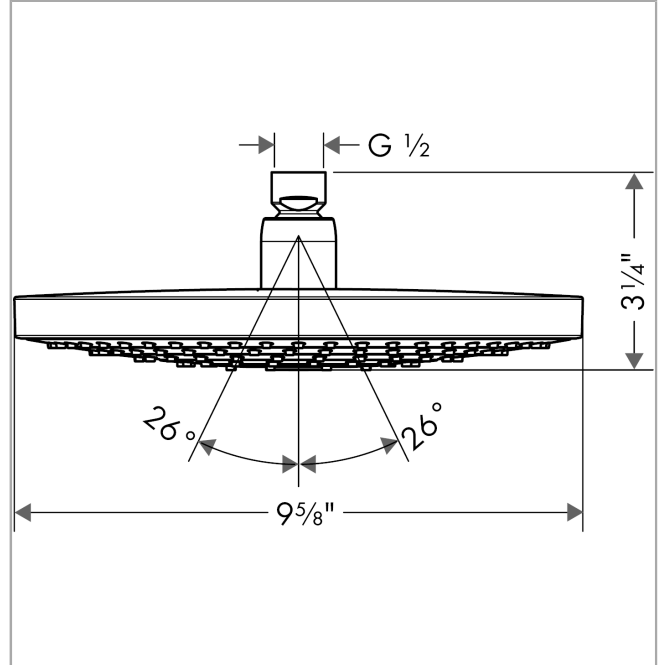

Raindance Select S
Showerhead 240 2-Jet, 2.0 GPM
 Finishes : **chrome** Part no. : **04719000**

Description

Features

- 134 no-clog spray channels
- Spray modes: RainAir, Rain
- Flow: 2.0 GPM (7.6 L/Min)
- Select button for comfortable alternation of spray modes
- Fully-finished matching spray face
- Spray face removable for cleaning

Item details

List Price \$ 544.00

Technology

Compliance

Product image

Scale drawing

Raindance Select S
Showerhead 240 2-Jet, 2.0 GPM
 Finishes : **chrome** Part no. : **04719000**

Exploded drawing

Year of production: >01/18

Raindance Select S
Showerhead 240 2-Jet, 2.0 GPM
 Finishes : **chrome** Part no. : **04719000**

Spare parts list

Year of production: >01/18

Pos.	Description	Part no.	Price	PU
1	seal	98058000	-	1
2	filter	97735000	-	1
3	cover	98344000	-	1
4	O-ring 3x1	98384000	-	1
5	selector assy	93091000	-	1