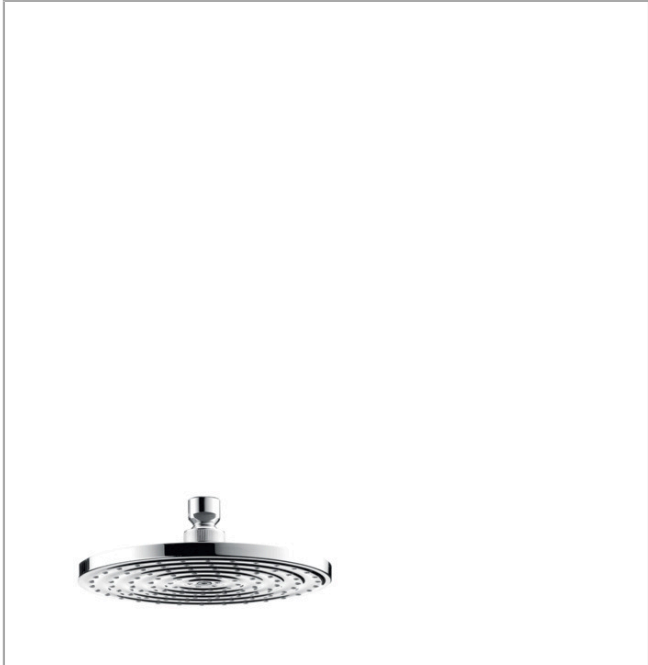

**Raindance S**  
**Showerhead 180 1-Jet, 2.0 GPM**  
 Finishes : **chrome** Part no. : **04718000**

**Description**

**Features**

- 107 no-clog spray channels
- Spray modes: RainAir
- Flow: 2.0 GPM (7.6 L/Min)
- Fully-finished matching spray face

**Item details**

List Price \$ 495.00

**Technology**

**Compliance**

**Product image**

**Scale drawing**

**Raindance S**  
**Showerhead 180 1-Jet, 2.0 GPM**  
 Finishes : **chrome**    Part no. : **04718000**

Exploded drawing

Year of production: >01/18

**Raindance S**  
**Showerhead 180 1-Jet, 2.0 GPM**  
 Finishes : **chrome**    Part no. : **04718000**

**Spare parts list**

Year of production: >01/18

Pos.	Description	Part no.	Price	PU
1	air jet (Eco)	95795000	-	1
2	seal	97606000	-	1
3	lever collar	97536000	-	1
4	nut	97958000	-	1
5	filter packing	88649000	-	1
6	lock washer	98942000	-	1