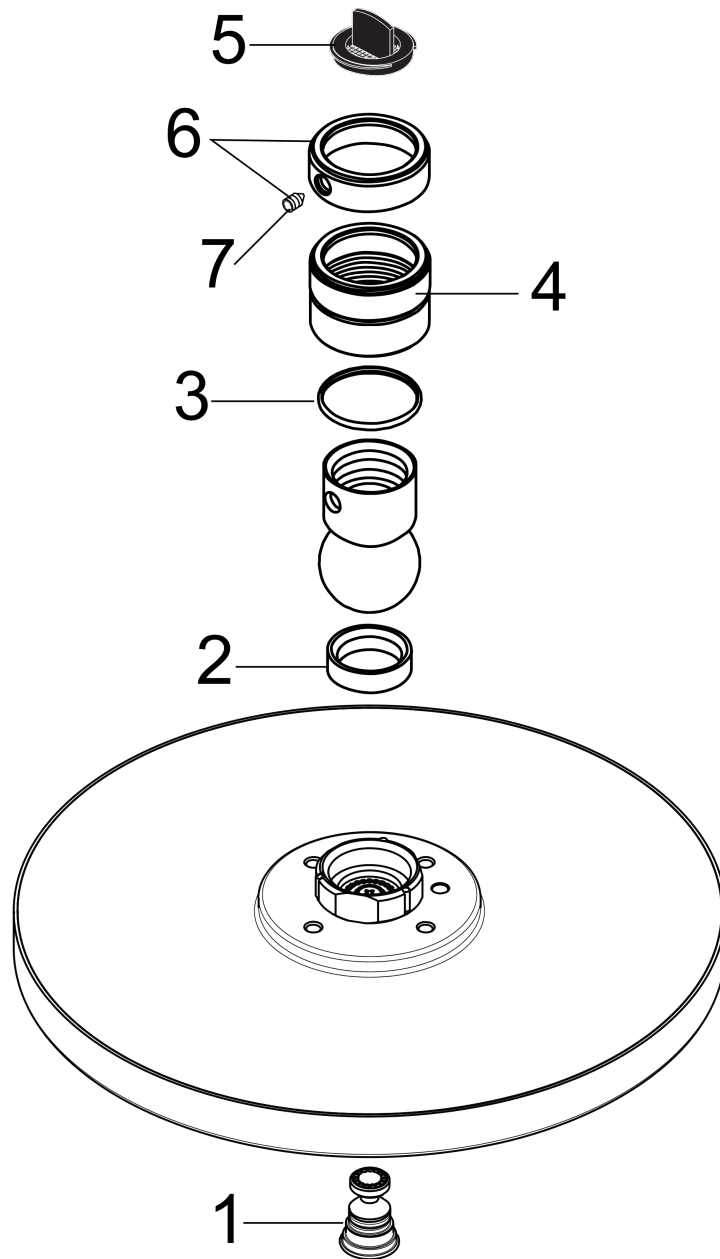

**Raindance S**  
**Showerhead 180 1-Jet, 2.0 GPM**  
 Finishes : **chrome** Part no. : **04718000**

**Description**

**Features**

- 107 no-clog spray channels
- Spray modes: RainAir
- Flow: 2.0 GPM (7.6 L/Min)
- Fully-finished matching spray face

**Item details**

List Price \$ 495.00

**Technology**

**Compliance**

**Product image**

**Scale drawing**

**Raindance S**  
**Showerhead 180 1-Jet, 2.0 GPM**  
 Finishes : **chrome**    Part no. : **04718000**

Exploded drawing

Year of production: >01/18

**Raindance S**  
**Showerhead 180 1-Jet, 2.0 GPM**  
 Finishes : **chrome**    Part no. : **04718000**

**Spare parts list**

Year of production: >01/18

Pos.	Description	Part no.	Price	PU
1	air jet (Eco)	95795000	-	1
2	seal	97606000	-	1
3	lever collar	97536000	-	1
4	nut	97958000	-	1
5	filter packing	88649000	-	1
6	lock washer	98942000	-	1