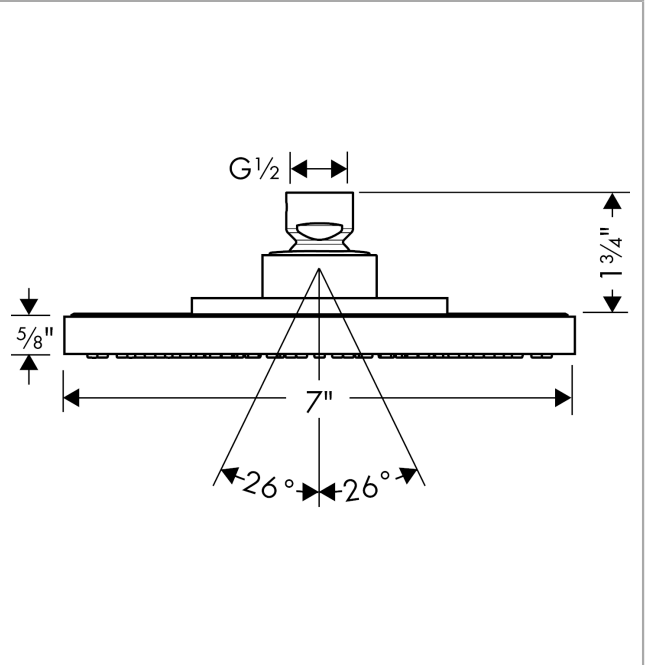

**Raindance S**  
**Showerhead 180 1-Jet, 2.0 GPM**  
 Finishes : **chrome** Part no. : **04718000**

**Description**

**Features**

- 107 no-clog spray channels
- Spray modes: RainAir
- Flow: 2.0 GPM (7.6 L/Min)
- Fully-finished matching spray face

**Item details**

List Price \$ 495.00

**Technology**

**Compliance**

**Product image**

**Scale drawing**

**Raindance S**  
**Showerhead 180 1-Jet, 2.0 GPM**  
 Finishes : **chrome**    Part no. : **04718000**

Exploded drawing

Year of production: >01/18

**Raindance S**  
**Showerhead 180 1-Jet, 2.0 GPM**  
 Finishes : **chrome**    Part no. : **04718000**

**Spare parts list**

Year of production: >01/18

Pos.	Description	Part no.	Price	PU
1	air jet (Eco)	95795000	-	1
2	seal	97606000	-	1
3	lever collar	97536000	-	1
4	nut	97958000	-	1
5	filter packing	88649000	-	1
6	lock washer	98942000	-	1