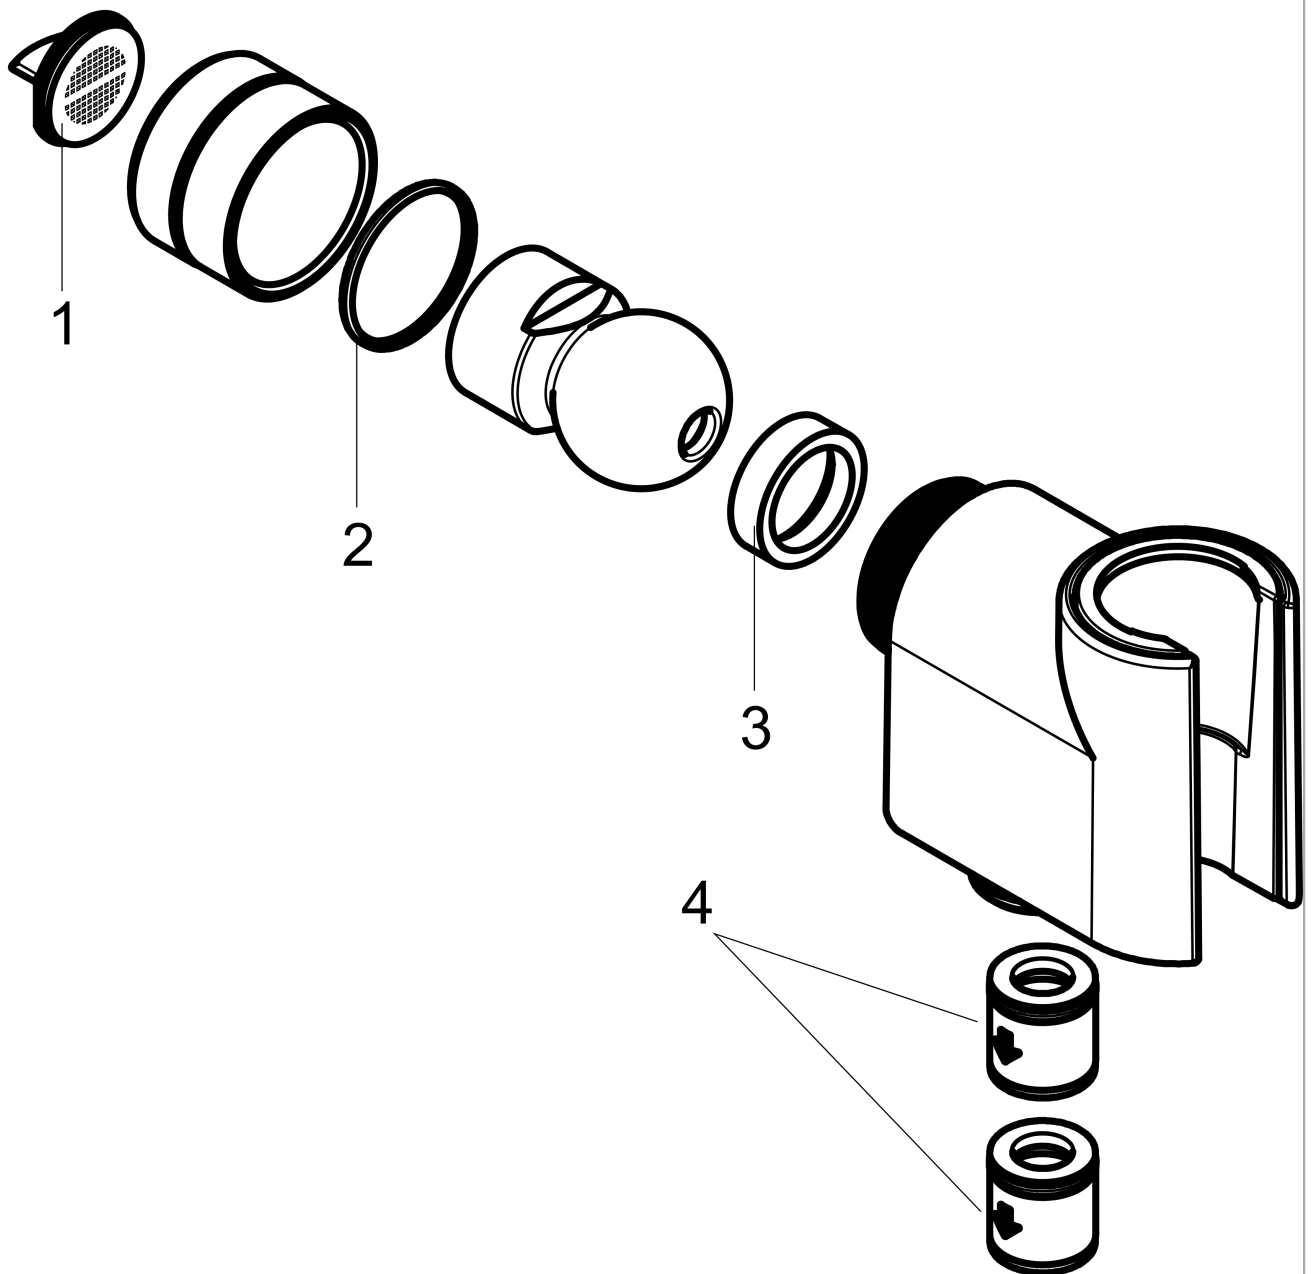

Showerarm Mount for Handshower
 Finish: **chrome** Part no. : **04580000**

Description

Features

- For shower hoses with a conical nut

Item details

List Price \$ 48.00

Compliance / Sustainability

Product image

Scale drawing

Showerarm Mount for Handshower
 Finish: **chrome** Part no. : **04580000**

Exploded drawing

Year of production: >03/18

Showerarm Mount for Handshower
 Finish: **chrome** Part no. : **04580000**

Spare parts list

Year of production: >03/18

Pos.	Description	Part no.	Price	PU
1	filter packing	88649000	-	1
2	lever collar	97536000	-	1
3	seal	97606000	-	1
4	set of non return valves DW 15	94074000	-	1
a	nut	97958000	-	1