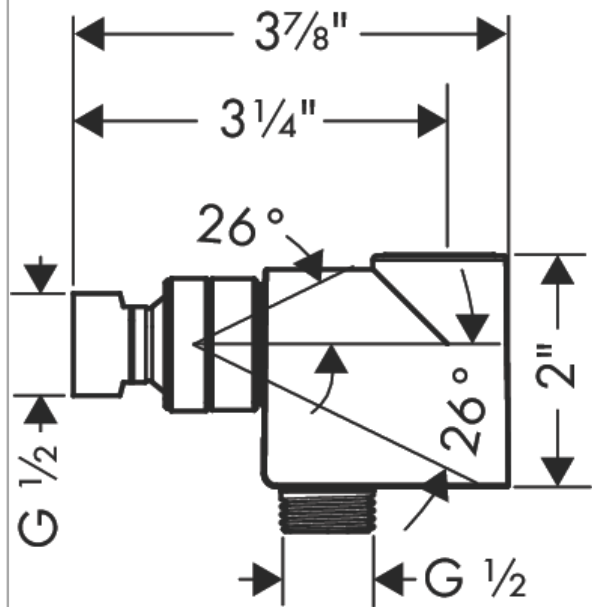

Showerarm Mount for Handshower
 Finish: **chrome** Part no. : **04580000**

Description

Features

- For shower hoses with a conical nut

Item details

List Price \$ 48.00

Compliance / Sustainability

Product image

Scale drawing

Showerarm Mount for Handshower
 Finish: **chrome** Part no. : **04580000**

Exploded drawing

Year of production: >03/18

Showerarm Mount for Handshower
 Finish: **chrome** Part no. : **04580000**

Spare parts list

Year of production: >03/18

Pos.	Description	Part no.	Price	PU
1	filter packing	88649000	-	1
2	lever collar	97536000	-	1
3	seal	97606000	-	1
4	set of non return valves DW 15	94074000	-	1
a	nut	97958000	-	1