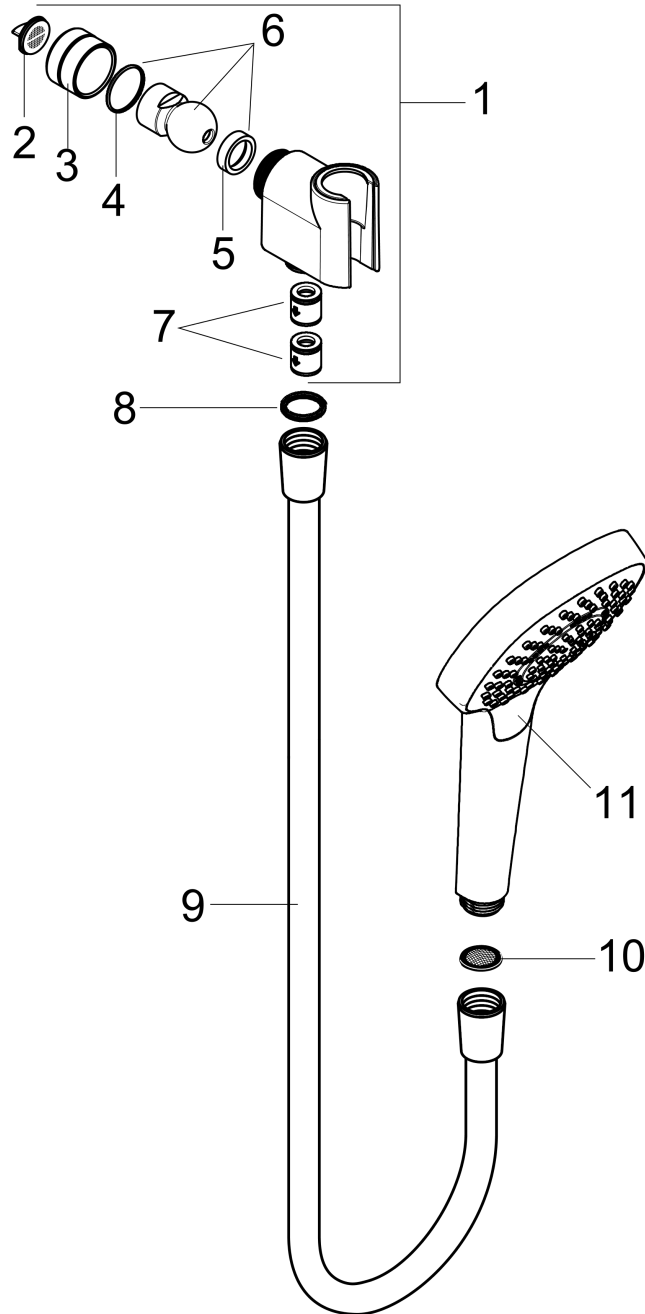

Croma Select E
Handshower Set 3-Jet, 2.0 GPM
 Finishes : **chrome** Part no. : **04568000**

Description

Features

- consists of: Handshower, Handshower holder, Handshower hose
- Spray modes: SoftRain, IntenseRain, Pulsating Massage
- Select button for comfortable alternation of spray modes
- 26° adjustment
- Flow: 2.0 GPM (7.6 L/Min)

Item details

List Price \$ 160.00

Technology

Compliance

Product image

Scale drawing

Croma Select E
Handshower Set 3-Jet, 2.0 GPM
 Finishes : **chrome** Part no. : **04568000**

Exploded drawing

Year of production: >04/19

Croma Select E
Handshower Set 3-Jet, 2.0 GPM
 Finishes : **chrome** Part no. : **04568000**

Spare parts list

Year of production: >04/19

Pos.	Description	Part no.	Price	PU
1	support	04580000	-	1
2	filter packing	88649000	-	1
3	nut	97958000	-	1
4	lever collar	97536000	-	1
5	seal	97606000	-	1
6	ball joint	97331000	-	1
7	set of non return valves DW 15	94074000	-	1
8	seal	98058000	-	1
9	shower hose 1,60 m	28276003	-	1
10	filter packing	94246000	-	1
11	handshower	26811401	-	1