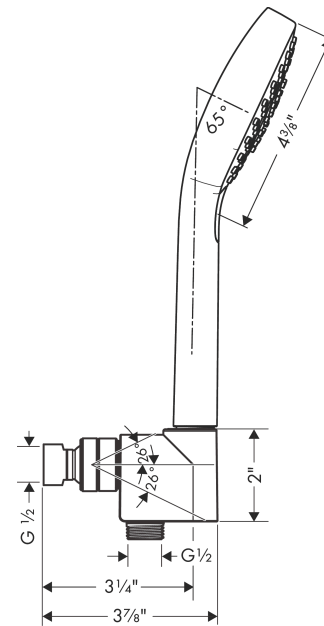

Croma Select E
Handshower Set 3-Jet, 2.0 GPM
 Finishes : **chrome** Part no. : **04568000**

Description

Features

- consists of: Handshower, Handshower holder, Handshower hose
- Spray modes: SoftRain, IntenseRain, Pulsating Massage
- Select button for comfortable alternation of spray modes
- 26° adjustment
- Flow: 2.0 GPM (7.6 L/Min)

Item details

List Price \$ 160.00

Technology

Compliance

Product image

Scale drawing

Croma Select E
Handshower Set 3-Jet, 2.0 GPM
 Finishes : **chrome** Part no. : **04568000**

Exploded drawing

Year of production: >04/19

Croma Select E
Handshower Set 3-Jet, 2.0 GPM
 Finishes : **chrome** Part no. : **04568000**

Spare parts list

Year of production: >04/19

Pos.	Description	Part no.	Price	PU
1	support	04580000	-	1
2	filter packing	88649000	-	1
3	nut	97958000	-	1
4	lever collar	97536000	-	1
5	seal	97606000	-	1
6	ball joint	97331000	-	1
7	set of non return valves DW 15	94074000	-	1
8	seal	98058000	-	1
9	shower hose 1,60 m	28276003	-	1
10	filter packing	94246000	-	1
11	handshower	26811401	-	1